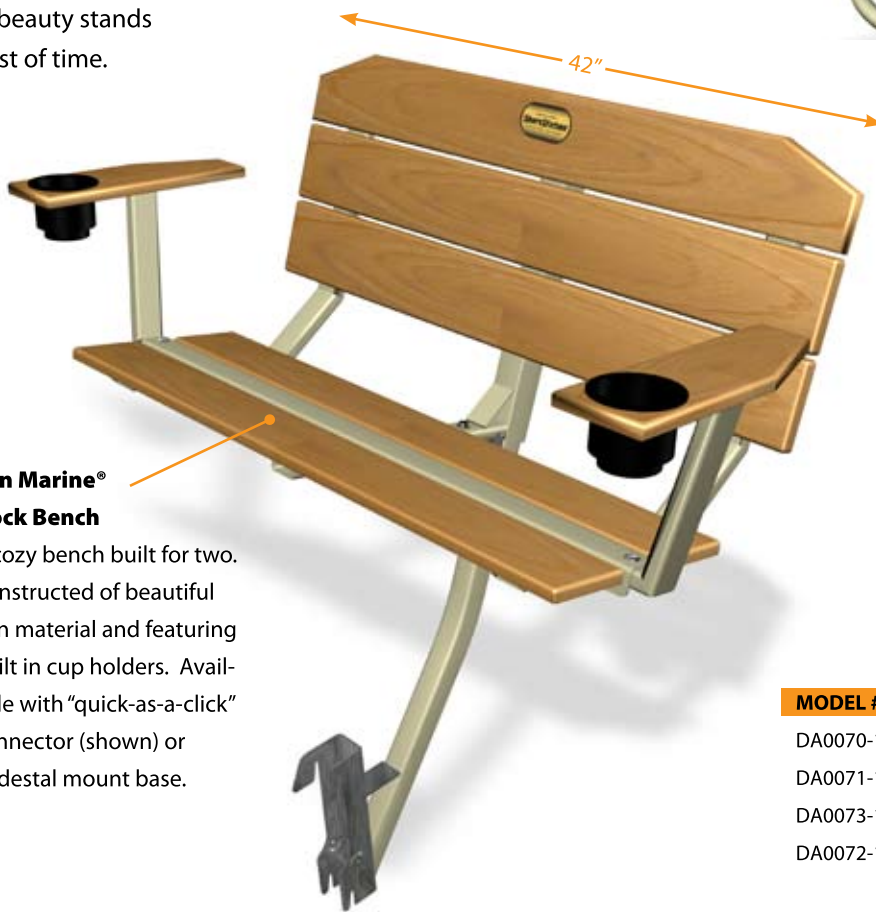

Our Best Seats Just Got Better

ShoreStation Introduces NEW Eon Marine® Dock Bench & Eon Marine® Swivel Chair

Two of ShoreStation's most popular dock accessories – the Dock Bench and Swivel Chair – have been updated to feature beautiful, maintenance-free **Eon Marine®** material.

Eon Marine® is resistant to heat, cold, mold, mildew, UV rays, and insects, so its beauty stands the test of time.

Eon Marine® Swivel Chair
Ideal for fishing or just keeping an eye on the kids. Constructed of beautiful Eon material to match your dock. Featuring 360° swivel action and built in cup holders. Available to fit stationary or floating dock.

Eon Marine® Dock Bench
A cozy bench built for two. Constructed of beautiful Eon material and featuring built in cup holders. Available with “quick-as-a-click” connector (shown) or pedestal mount base.

MODEL #	DESCRIPTION	SHIP WEIGHT
DA0070-15	Eon Swivel Chair for Stationary Dock	75 lb.
DA0071-15	Eon Swivel Chair for Floating Dock	70 lb.
DA0073-15	Eon Bench with Leg Frame Mount	87 lb.
DA0072-15	Eon Bench with Pedestal Mount	84 lb.