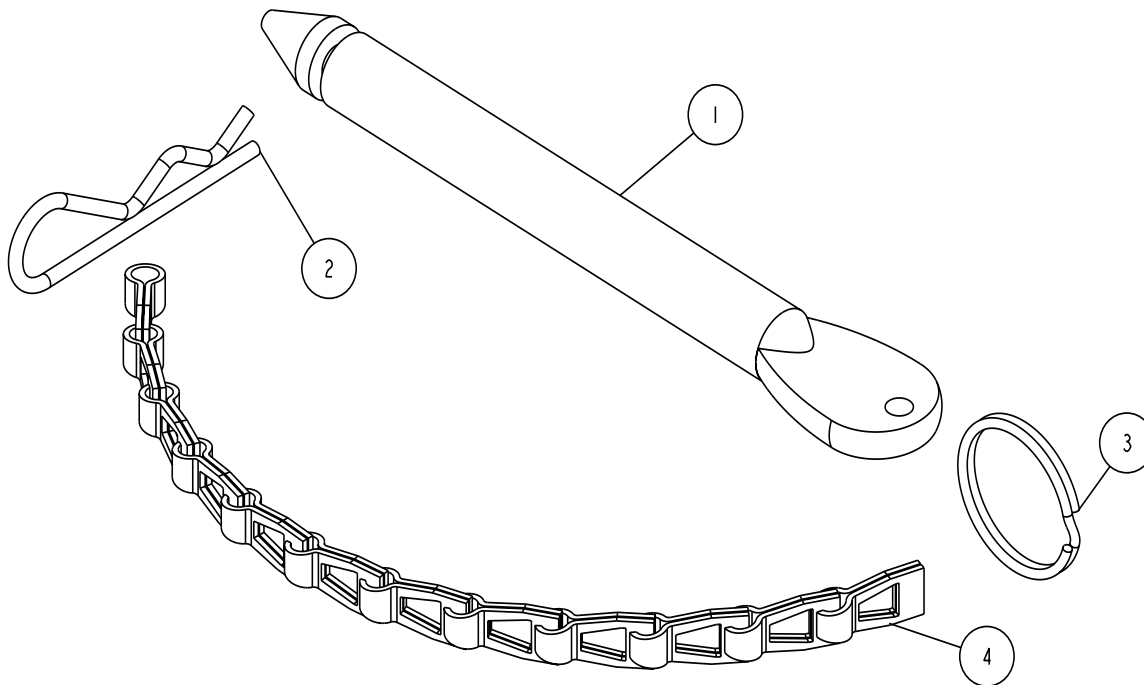

68139 Leg Pin Assembly

BILL OF MATERIALS			
ITEM	PART #	DESCRIPTION	QTY
1	68138	PIN - SHORESTATION ADJ LEG	1
2	1550300	HITCH PIN CLIP #7 STAINLESS STEEL	1
3	1710016	RING - 1" SPLIT	1
4	2210295	CHAIN #35 SASH STAINLESS STEEL	1

Instructions:

Remove the existing leg pin and hitch pin clip from the leg. Replace with the new 68139 leg pin assembly.