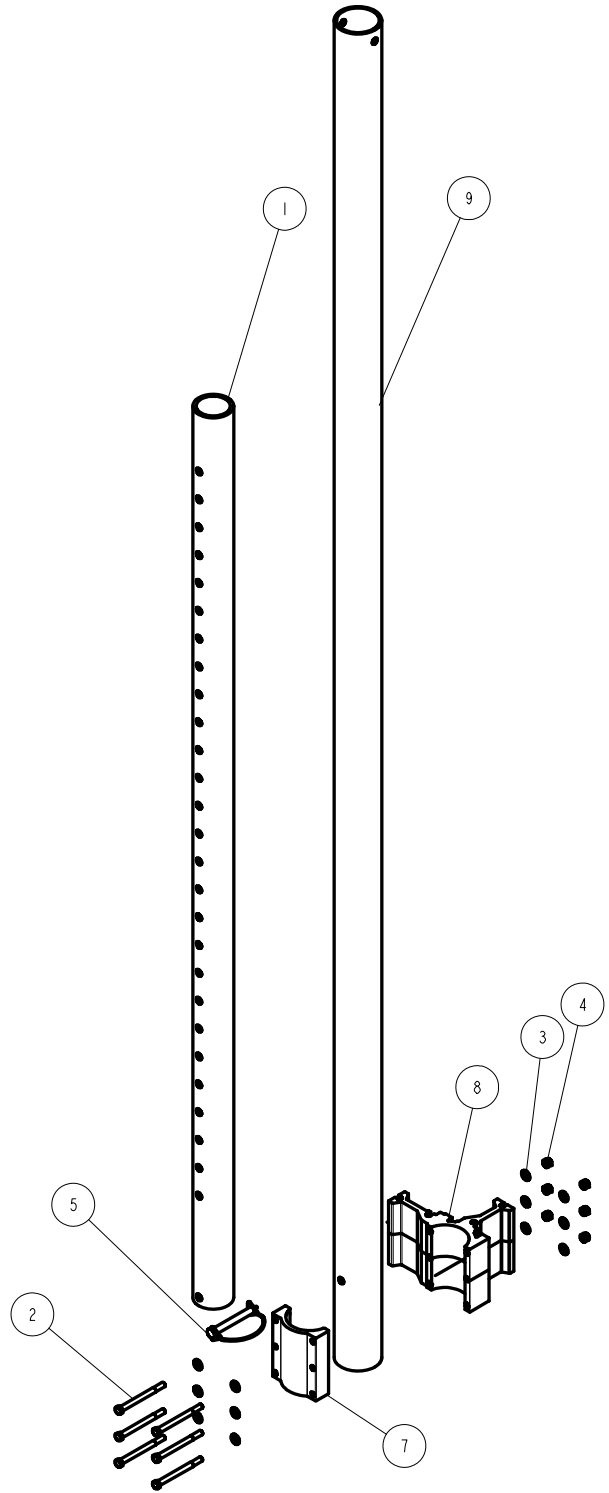

Note; HA kits include assembly instructions, adjustment information, and parts breakdowns included in the literature packaged in the kit.

ITEM	PART #	DESCRIPTION	QTY	NOTE
1	0250130	CARR 3/8-16 X 1 GR5	2	
2	1440366	HEX LOCKNUT 3/8 BRASS/NYLON INSERT	2	
3	A104	ALUM BASE PAD CHANNEL CLAMP	1	
4	A313	ALUM BASE PAD LARGE 1/4IN	1	

SCALE 0.200

SCALE 0.125

ITEM	PART #	DESCRIPTION	QTY	NOTE
1	67220	LEG LIFT ROD(BOAT LIFT)	1	
2	1540300	HITCH PIN CLIP #7	1	
3	3510014	GRIP BLACK 1/2 ID X 4 1/2 LONG	1	

ITEM	PART #	DESCRIPTION	QTY	NOTE
1	67214	LEG TUBE FOR DEEP WATER V90132	1	
2	0150062	HH 3/8-16 X 4 1/2 CS STAINLESS	6	
3	1350095	WASHER USS FLAT 3/8 STAINLESS	12	
4	1440366	HEX LOCKNUT 3/8 BRASS/NYLON INSERT	6	
5	1540306	PIN STAINLESS STEEL W/RETAINER	1	
6	4811312	DECAL CLAMP ARROW ALUM HOIST	1	
7	A301	BOTTOM CLAMP CAP	1	
8	A302	LOWER CORNER BLOCK 6IN FRAME	1	
9	A309	GUIDE POST 3 1/2 X 120	1	

ITEM	PART #	DESCRIPTION	QTY	NOTE
1	0150070	HH 3/8-16 X 7 CS GR5-STAINLESS	12	
2	0150071	HH 3/8-16 X 7 1/2 CS GR5-STAINLESS	4	
3	1350095	WASHER USS FLAT 3/8 STAINLESS	32	
4	1440366	HEX LOCKNUT 3/8 BRASS/NYLON INSERT	16	
5	A126	BOTTOM CORNER CABLE BRKT	2	
6	A308	LOWER SIDEFAME TUBE 2 X 6 X 155	2	
7	A310	SPACER TUBE 1311N V80132H	2	

DETAIL D
SCALE 0.080

SCALE 0.055

1410362
1350105
A152

DETAIL F
SCALE 0.200

SEE DETAIL D

ITEM	PART #	DESCRIPTION	QTY	NOTE
1	70113	GUIDE POST BRACE TUBE BUNDLE 80/100	1	
2	0150048	*HH 3/8-16 X 2 CS STAINLESS	4	
3	0150125	HH 1/2-13 X 5 1/2 CS STAINLESS	8	
4	1350095	WASHER USS FLAT 3/8 STAINLESS	8	
5	1350100	WASHER USS FLAT 1/2 STAINLESS	16	
6	1440366	HEX LOCKNUT 3/8 BRASS/NYLON INSERT	4	
7	1440367	HEX LOCKNUT 1/2-13 BRASS/NYLON	8	
8	A305	TOP RAIL TUBE BRACKET	4	