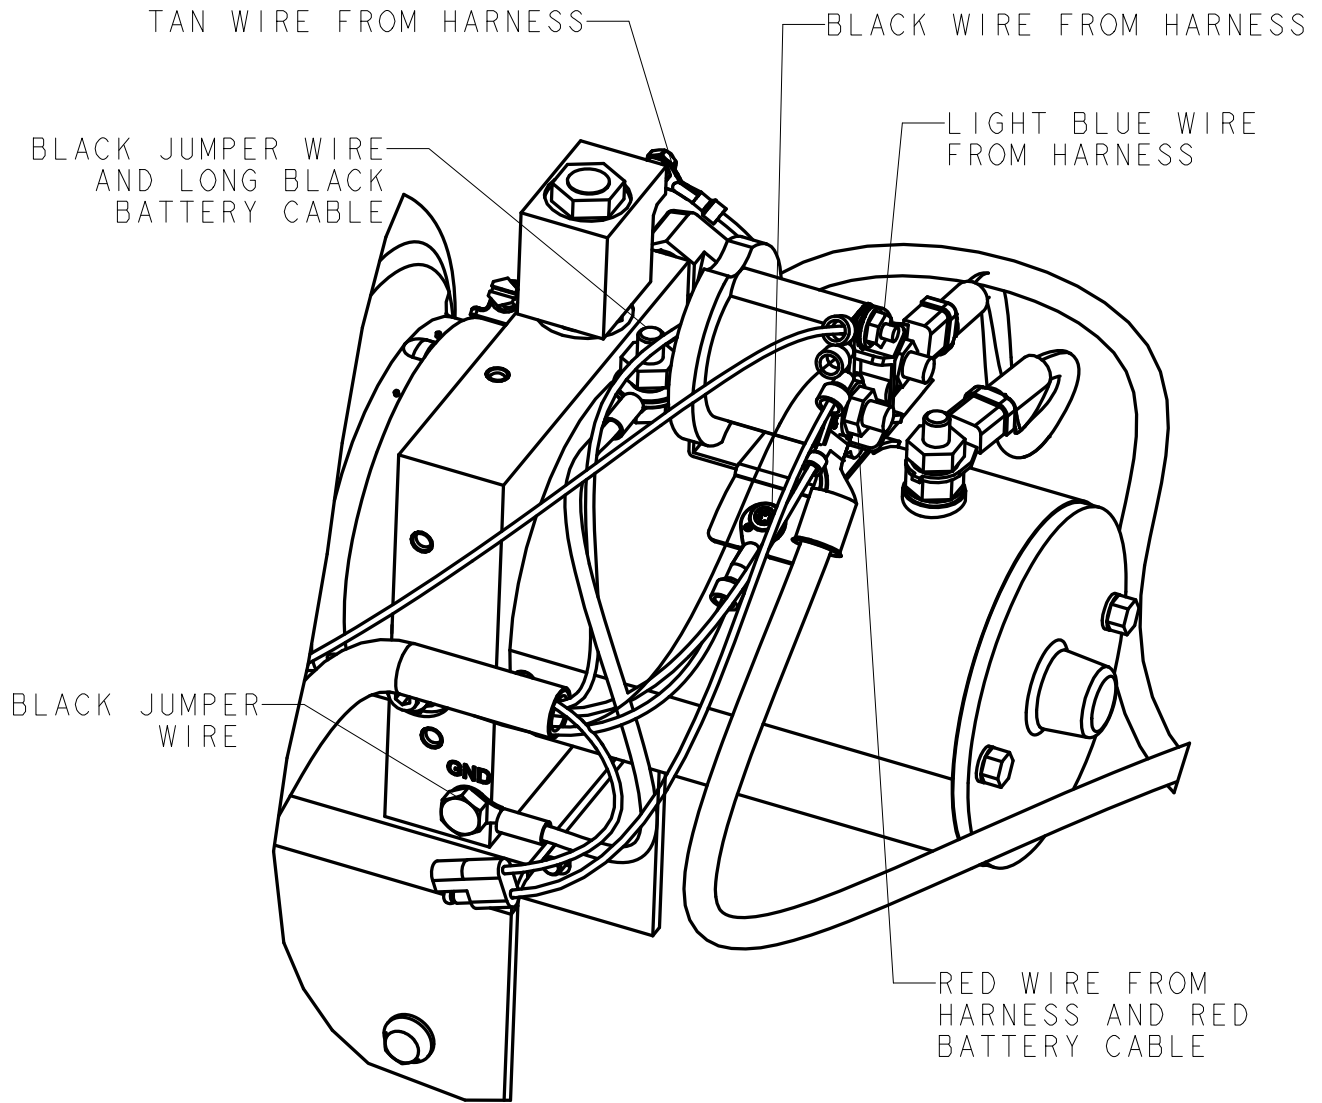

24 Volt Pump Wire Connections