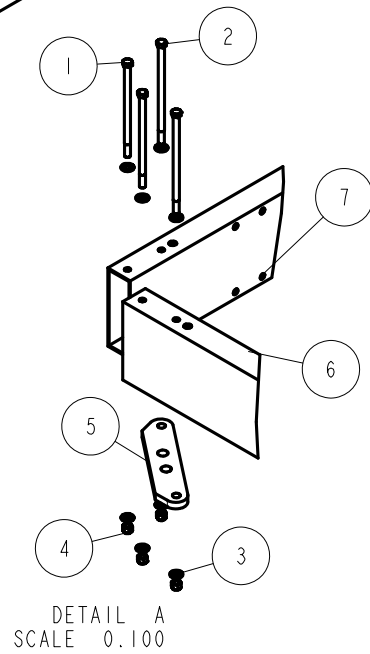

Note; HA kits include assembly instructions, adjustment information, and parts breakdowns included in the literature packaged in the kit.

ITEM	PART #	DESCRIPTION	QTY	NOTE
1	0250130	CARR 3/8-16 X 1 GR5	2	
2	1440366	HEX LOCKNUT 3/8 BRASS/NYLON INSERT	2	
3	A104	ALUM BASE PAD CHANNEL CLAMP	1	
4	A313	ALUM BASE PAD LARGE 1/4IN	1	

SCALE 0.200

SCALE 0.125

ITEM	PART #	DESCRIPTION	QTY	NOTE
1	67220	LEG LIFT ROD(BOAT LIFT)	1	
2	1540300	HITCH PIN CLIP #7	1	
3	3510014	GRIP BLACK 1/2 ID X 4 1/2 LONG	1	

ITEM	PART #	DESCRIPTION	QTY	NOTE
1	67214	LEG TUBE FOR DEEP WATER V90132	1	
2	0150062	HH 3/8-16 X 4 1/2 CS STAINLESS	6	
3	1350095	WASHER USS FLAT 3/8 STAINLESS	12	
4	1440366	HEX LOCKNUT 3/8 BRASS/NYLON INSERT	6	
5	1540306	PIN STAINLESS STEEL W/RETAINER	1	
6	4811312	DECAL CLAMP ARROW ALUM HOIST	1	
7	A301	BOTTOM CLAMP CAP	1	
8	A302	LOWER CORNER BLOCK 6IN FRAME	1	
9	A309	GUIDE POST 3 1/2 X 120	1	

ITEM	PART #	DESCRIPTION	QTY	NOTE
1	0150070	HH 3/8-16 X 7 CS GR5-STAINLESS	12	
2	0150071	HH 3/8-16 X 7 1/2 CS GR5-STAINLESS	4	
3	1350095	WASHER USS FLAT 3/8 STAINLESS	32	
4	1440366	HEX LOCKNUT 3/8 BRASS/NYLON INSERT	16	
5	A126	BOTTOM CORNER CABLE BRKT	2	
6	A308	LOWER SIDEFAME TUBE 2 X 6 X 155	2	
7	A310	SPACER TUBE 1311N V80132H	2	