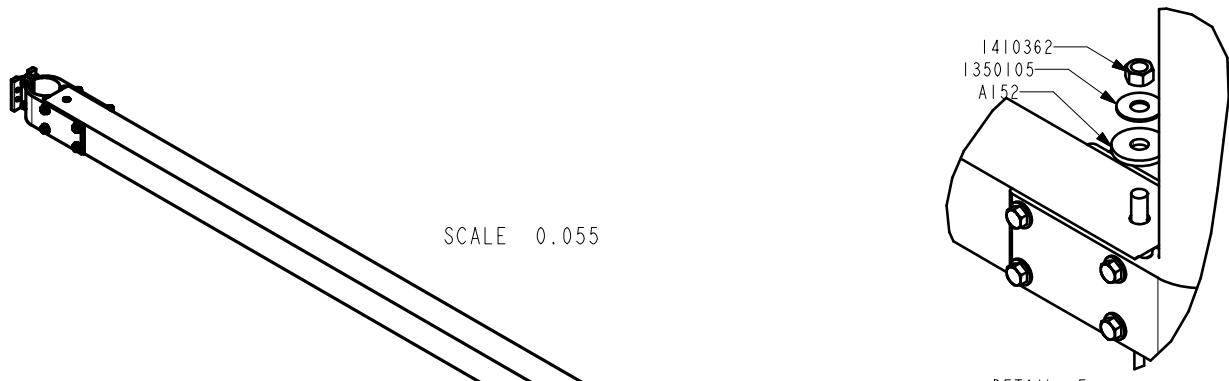

SCALE 0.055

1410362
1350105
A152

DETAIL F
SCALE 0.200

SEE DETAIL D

ITEM	PART #	DESCRIPTION	QTY	NOTE
1	70113	GUIDE POST BRACE TUBE BUNDLE 80/100	1	
2	0150048	*HH 3/8-16 X 2 CS STAINLESS	4	
3	0150125	HH 1/2-13 X 5 1/2 CS STAINLESS	8	
4	1350095	WASHER USS FLAT 3/8 STAINLESS	8	
5	1350100	WASHER USS FLAT 1/2 STAINLESS	16	
6	1440366	HEX LOCKNUT 3/8 BRASS/NYLON INSERT	4	
7	1440367	HEX LOCKNUT 1/2-13 BRASS/NYLON	8	
8	A305	TOP RAIL TUBE BRACKET	4