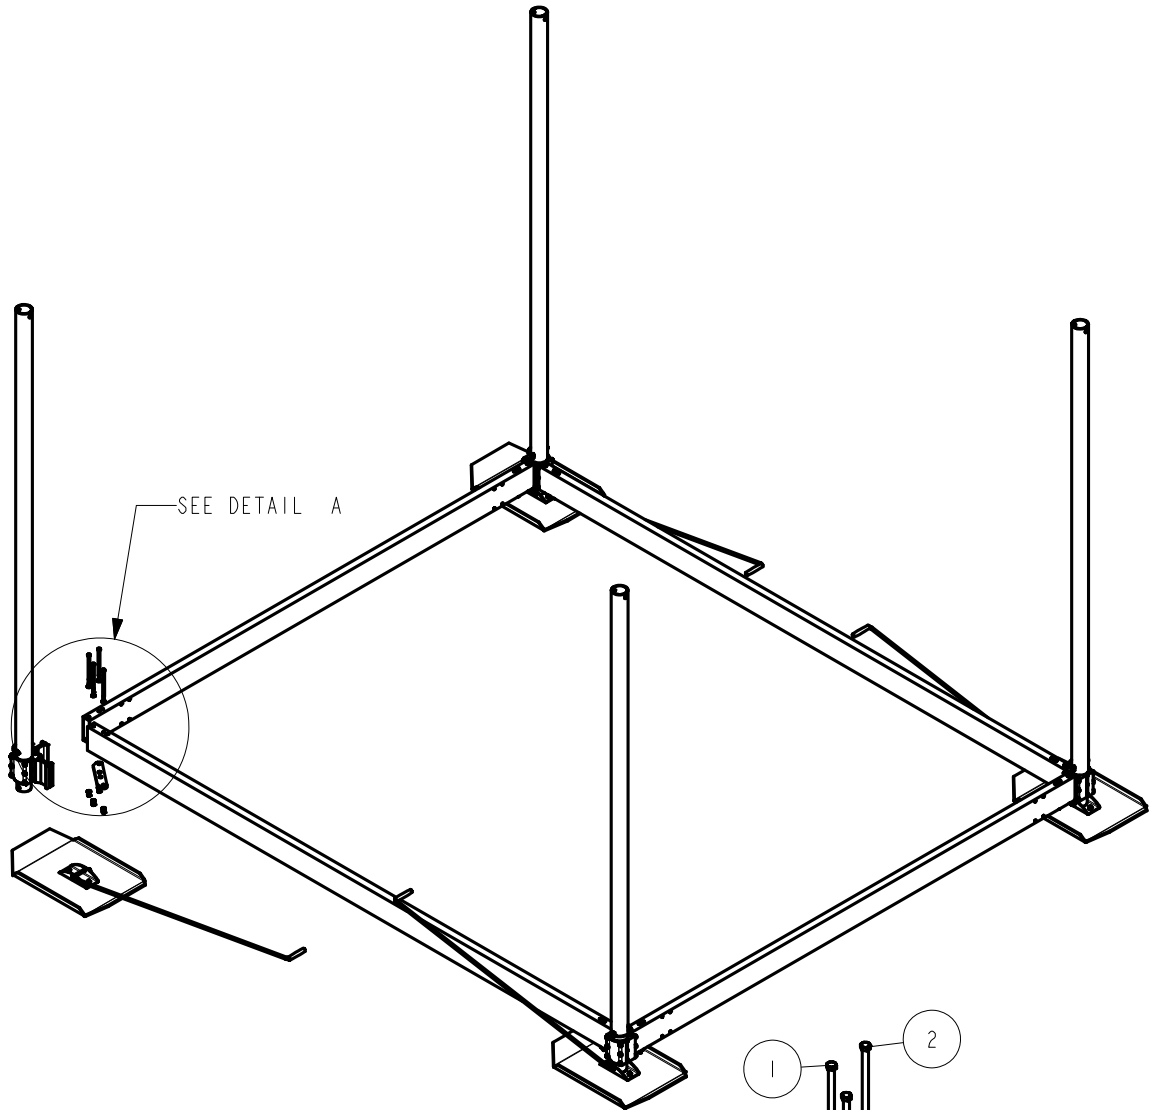

Note; HA kits include assembly instructions, adjustment information, and parts breakdowns included in the literature packaged in the kit.

ITEM	PART #	DESCRIPTION	QTY	NOTE
1	0250130	CARR 3/8-16 X 1 GR5	2	
2	1440366	HEX LOCKNUT 3/8 BRASS/NYLON INSERT	2	
3	A104	ALUM BASE PAD CHANNEL CLAMP	1	
4	A313	ALUM BASE PAD LARGE 1/4IN	1	

SCALE 0.200

SCALE 0.125

ITEM	PART #	DESCRIPTION	QTY	NOTE
1	67220	LEG LIFT ROD(BOAT LIFT)	1	
2	1540300	HITCH PIN CLIP #7	1	
3	3510014	GRIP BLACK 1/2 ID X 4 1/2 LONG	1	

ITEM	PART #	DESCRIPTION	QTY	NOTE
1	67214	LEG TUBE FOR DEEP WATER V90132	1	
2	0150062	HH 3/8-16 X 4 1/2 CS STAINLESS	6	
3	1350095	WASHER USS FLAT 3/8 STAINLESS	12	
4	1440366	HEX LOCKNUT 3/8 BRASS/NYLON INSERT	6	
5	1540306	PIN STAINLESS STEEL W/RETAINER	1	
6	4811312	DECAL CLAMP ARROW ALUM HOIST	1	
7	A301	BOTTOM CLAMP CAP	1	
8	A302	LOWER CORNER BLOCK 6IN FRAME	1	
9	A309	GUIDE POST 3 1/2 X 120	1	

ITEM	PART #	DESCRIPTION	QTY	NOTE
1	0150070	HH 3/8-16 X 7 CS GR5-STAINLESS	12	
2	0150071	HH 3/8-16 X 7 1/2 CS GR5-STAINLESS	4	
3	1350095	WASHER USS FLAT 3/8 STAINLESS	32	
4	1440366	HEX LOCKNUT 3/8 BRASS/NYLON INSERT	16	
5	A126	BOTTOM CORNER CABLE BRKT	2	
6	A308	LOWER SIDEFAME TUBE 2 X 6 X 155	2	
7	A310	SPACER TUBE 1311N V80132H	2	