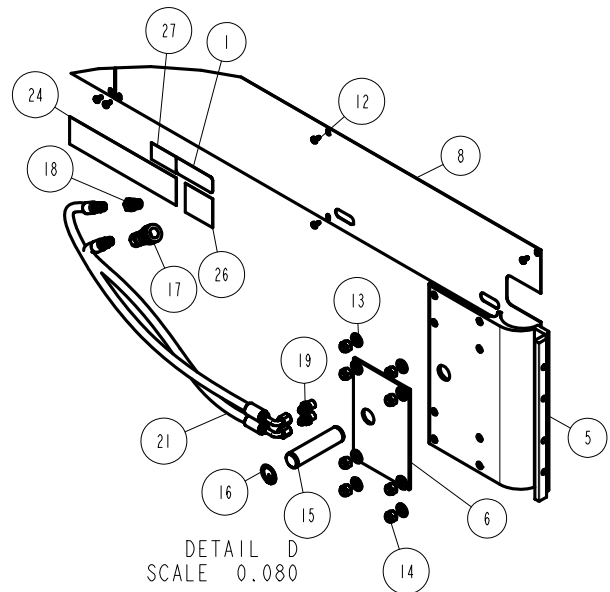

3110435 - CABLE SHORT
WINCH TUBE 100132H

1440354

1440354

DETAIL G
SCALE 0.200

3110436 - CABLE LONG
WINCH TUBE 100132H

SEE DETAIL D

ITEM	PART #	DESCRIPTION	QTY	NOTE
1	0000911	LABEL W/PERMANENT ADHESIVE	1	
2	67610	BUSHING SPACER 1 1/4" HYD HOIST	1	
3	70088	HYD LIFT TUBE 100132H	2	
4	70093	HYD LIFT TUBE ASSY 100132H	1	
5	70103	TOP WINCH TUBE BRACKET	4	
6	70104	PLATE - PIN BEARING	4	
7	70177	PLATE ENCLOSURE HOIST 100132	4	
8	70178	PLATE ENCLOSURE HOIST 100132	2	
9	0150125	HH 1/2-13 X 5 1/2 CS STAINLESS	8	
10	0150135	HH 1/2-13 X 6 CS GR5	8	
11	0610047	SCREW 5/8-11 X 3 SOCKETHEAD CAP	2	
12	0850126	SCREW 1/4 X 1/2 SELF TAP TYPE B SS	36	
13	1350100	WASHER USS FLAT 1/2 STAINLESS	32	
14	1440367	HEX LOCKNUT 1/2-13 BRASS/NYLON	16	
15	1540456	PIN - PULLEY W/SNAP RING	2	
16	1750026	SNAP RING 1 1/4 EXTERNAL SS	4	
17	3210110	HYDRAULIC COUPLER 3/8 FEMALE	1	
18	3210111	HYDRAULIC COUPLER 3/8 MALE	1	
19	3210122	ADAPTER 6 JIC -6 ORING MALE - SHORT	2	
20	3210146	CYLINDER HYD 3 1/2 X 63IN	1	
21	3210148	HOSE ASSEMBLY - SIZE 06 HYD	2	
22	3510232	SHEEVE PULLEY 6 1/2IN NYLON	3	
23	3820093	CYLINDER CABLE MTG BLOCK	1	
24	4811446	DECAL CAUTION WARNING	1	
25	4811457	DECAL SHORESTATION ALUM HYDRAULIC	2	
26	4811481	DECAL BIODEGRADABLE OIL	1	
27	4811510	DECAL CAUTION CAPACITY 10000 LBS	1	

DETAIL D
SCALE 0.080

SCALE 0.055

1410362
1350105
A152

DETAIL F
SCALE 0.200

SEE DETAIL D

ITEM	PART #	DESCRIPTION	QTY	NOTE
1	70113	GUIDE POST BRACE TUBE BUNDLE 80/100	1	
2	0150048	*HH 3/8-16 X 2 CS STAINLESS	4	
3	0150125	HH 1/2-13 X 5 1/2 CS STAINLESS	8	
4	1350095	WASHER USS FLAT 3/8 STAINLESS	8	
5	1350100	WASHER USS FLAT 1/2 STAINLESS	16	
6	1440366	HEX LOCKNUT 3/8 BRASS/NYLON INSERT	4	
7	1440367	HEX LOCKNUT 1/2-13 BRASS/NYLON	8	
8	A305	TOP RAIL TUBE BRACKET	4	