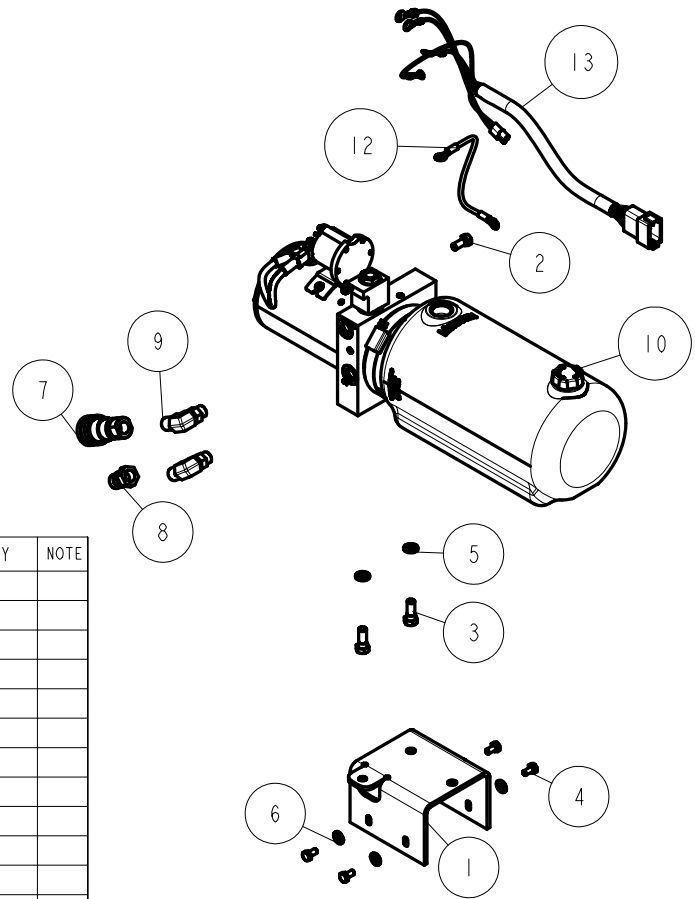

DETAIL D
SCALE 0.080

SCALE 0.055

1410362
1350105
A152

DETAIL F
SCALE 0.200

SEE DETAIL D

ITEM	PART #	DESCRIPTION	QTY	NOTE
1	70113	GUIDE POST BRACE TUBE BUNDLE 80/100	1	
2	0150048	*HH 3/8-16 X 2 CS STAINLESS	4	
3	0150125	HH 1/2-13 X 5 1/2 CS STAINLESS	8	
4	1350095	WASHER USS FLAT 3/8 STAINLESS	8	
5	1350100	WASHER USS FLAT 1/2 STAINLESS	16	
6	1440366	HEX LOCKNUT 3/8 BRASS/NYLON INSERT	4	
7	1440367	HEX LOCKNUT 1/2-13 BRASS/NYLON	8	
8	A305	TOP RAIL TUBE BRACKET	4	

DETAIL D
SCALE 0.250

ITEM	PART #	DESCRIPTION	QTY	NOTE
1	68863	MOTOR MOUNT BRKT	1	
2	0150022	HH 5/16-18 X 3/4 CS STAINLESS	1	
3	0150038	HH 3/8-16 X 3/4 CS STAINLESS	2	
4	0150316	HH 1/4-20 X 1/2 CS FULL THREADED STAINLESS	4	
5	1350030	LOCKWASHER 3/8 S/T MED STAINLESS	2	
6	1350070	WASHER USS FLAT 1/4 STAINLESS	4	
7	3210110	HYDRAULIC COUPLER 3/8 FEMALE	1	
8	3210111	HYDRAULIC COUPLER 3/8 MALE	1	
9	3210113	ELBOW 90 STR ORING/PIPE 3/8ID	2	
10	3210142	HYDRAULIC POWER UNIT - 24VDC	1	
11	5110607	HARNESS - DC HYDRAULIC MICROSWITCH	1	
12	5110621	WIRE HARNESS - 8 1/2IN GROUND WIRE	1	
13	5110627	HARNESS WIRE CONTROLLER/PUMP2010	1	
14	5310288	BATTERY CABLE 2GA. RED 34 IN	1	
15	5310289	BATTERY CABLE 2GA. BLACK 51 IN	1	
16	5310290	BATTERY CABLE 2GA. BLACK 21 IN	1	