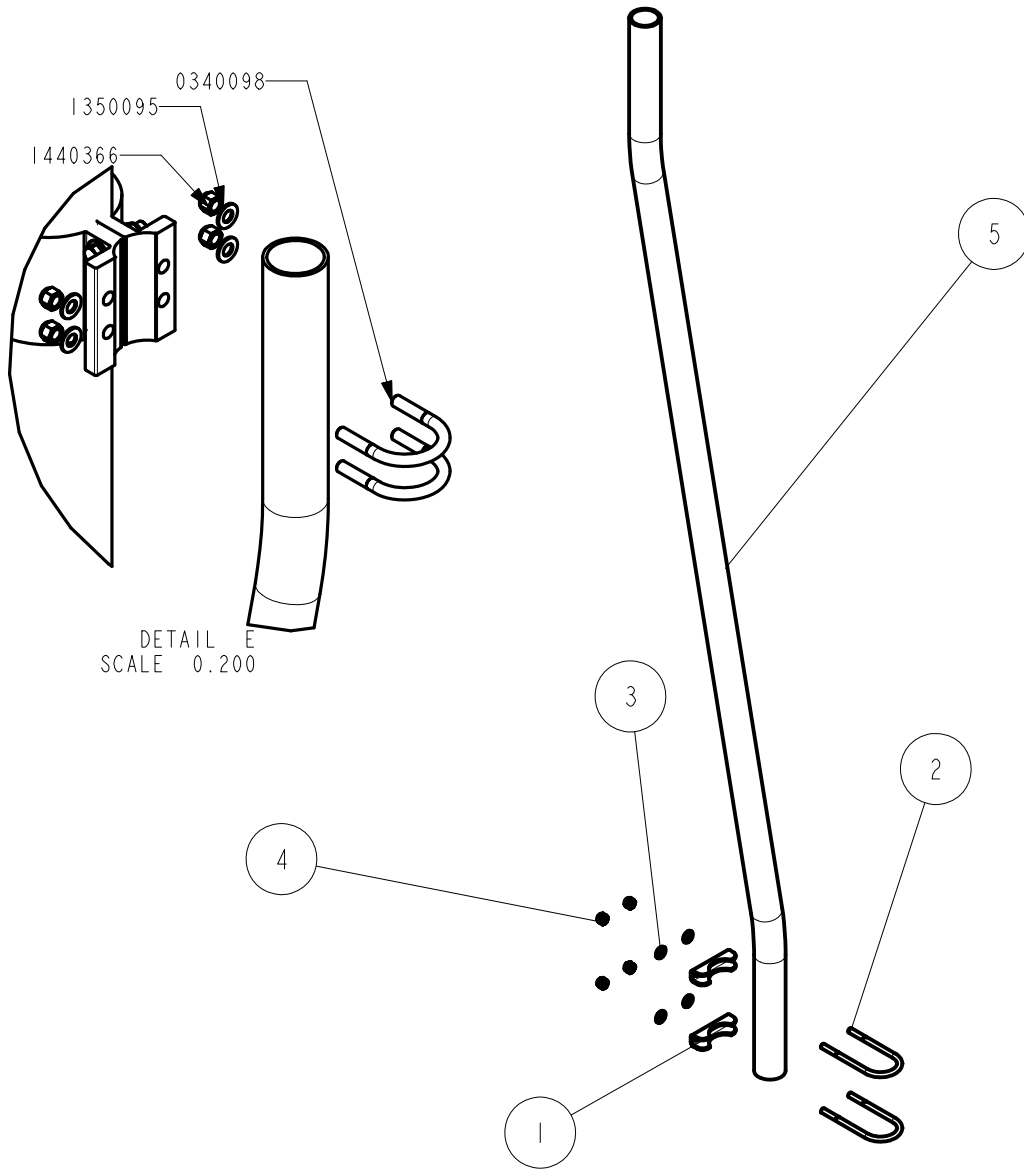

DETAIL D
SCALE 0.080

SCALE 0.055

1410362
1350105
A152

DETAIL F
SCALE 0.200

SEE DETAIL D

ITEM	PART #	DESCRIPTION	QTY	NOTE
1	70113	GUIDE POST BRACE TUBE BUNDLE 80/100	1	
2	0150048	*HH 3/8-16 X 2 CS STAINLESS	4	
3	0150125	HH 1/2-13 X 5 1/2 CS STAINLESS	8	
4	1350095	WASHER USS FLAT 3/8 STAINLESS	8	
5	1350100	WASHER USS FLAT 1/2 STAINLESS	16	
6	1440366	HEX LOCKNUT 3/8 BRASS/NYLON INSERT	4	
7	1440367	HEX LOCKNUT 1/2-13 BRASS/NYLON	8	
8	A305	TOP RAIL TUBE BRACKET	4	

DETAIL D
SCALE 0.250

ITEM	PART #	DESCRIPTION	QTY	NOTE
1	68863	MOTOR MOUNT BRKT	1	
2	0150022	HH 5/16-18 X 3/4 CS STAINLESS	1	
3	0150038	HH 3/8-16 X 3/4 CS STAINLESS	2	
4	0150316	HH 1/4-20 X 1/2 CS FULL THREADED STAINLESS	4	
5	1350030	LOCKWASHER 3/8 S/T MED STAINLESS	2	
6	1350070	WASHER USS FLAT 1/4 STAINLESS	4	
7	3210110	HYDRAULIC COUPLER 3/8 FEMALE	1	
8	3210111	HYDRAULIC COUPLER 3/8 MALE	1	
9	3210113	ELBOW 90 STR ORING/PIPE 3/8ID	2	
10	3210142	HYDRAULIC POWER UNIT - 24VDC	1	
11	5110607	HARNESS - DC HYDRAULIC MICROSWITCH	1	
12	5110621	WIRE HARNESS - 8 1/2IN GROUND WIRE	1	
13	5110627	HARNESS WIRE CONTROLLER/PUMP2010	1	
14	5310288	BATTERY CABLE 2GA. RED 34 IN	1	
15	5310289	BATTERY CABLE 2GA. BLACK 51 IN	1	
16	5310290	BATTERY CABLE 2GA. BLACK 21 IN	1	

24 Volt Pump Wire Connections

SCALE 0.300

ITEM	PART #	DESCRIPTION	QTY	NOTE
1	69493	GROMMET LIMIT STOP HOIST	1	
2	70197	MICROSWITCH BASE	1	
3	70198	MICROSWITCH LEVER	1	
4	0150316	HH 1/4-20 X 1/2 CS FULL THREADED STAINLESS	2	
5	0850975	SCREW #10-32 X 3/4 PHIL PAN M/S STAINLESS	2	
6	0850978	SCREW 5-40 X 3/4 MS STAINLESS	2	
7	1110044	WIRE TIE 5 1/2IN X .14IN BLACK	1	
8	1350170	WASHER SAE FLAT #10 TYPE-A STAINLESS	6	
9	1450036	NUT KEP #5-40 STAINLESS	2	
10	1450550	NUT KEP #10-32 STAINLESS	2	
11	2121230	SPRING COMPRESSION	1	
12	3510022	GROMMET 7/16IN MOLDED	1	
13	3820068	BUSHING - DOCK ACCESSORY LOCK	2	
14	5310291	SWITCH MICRO	1	