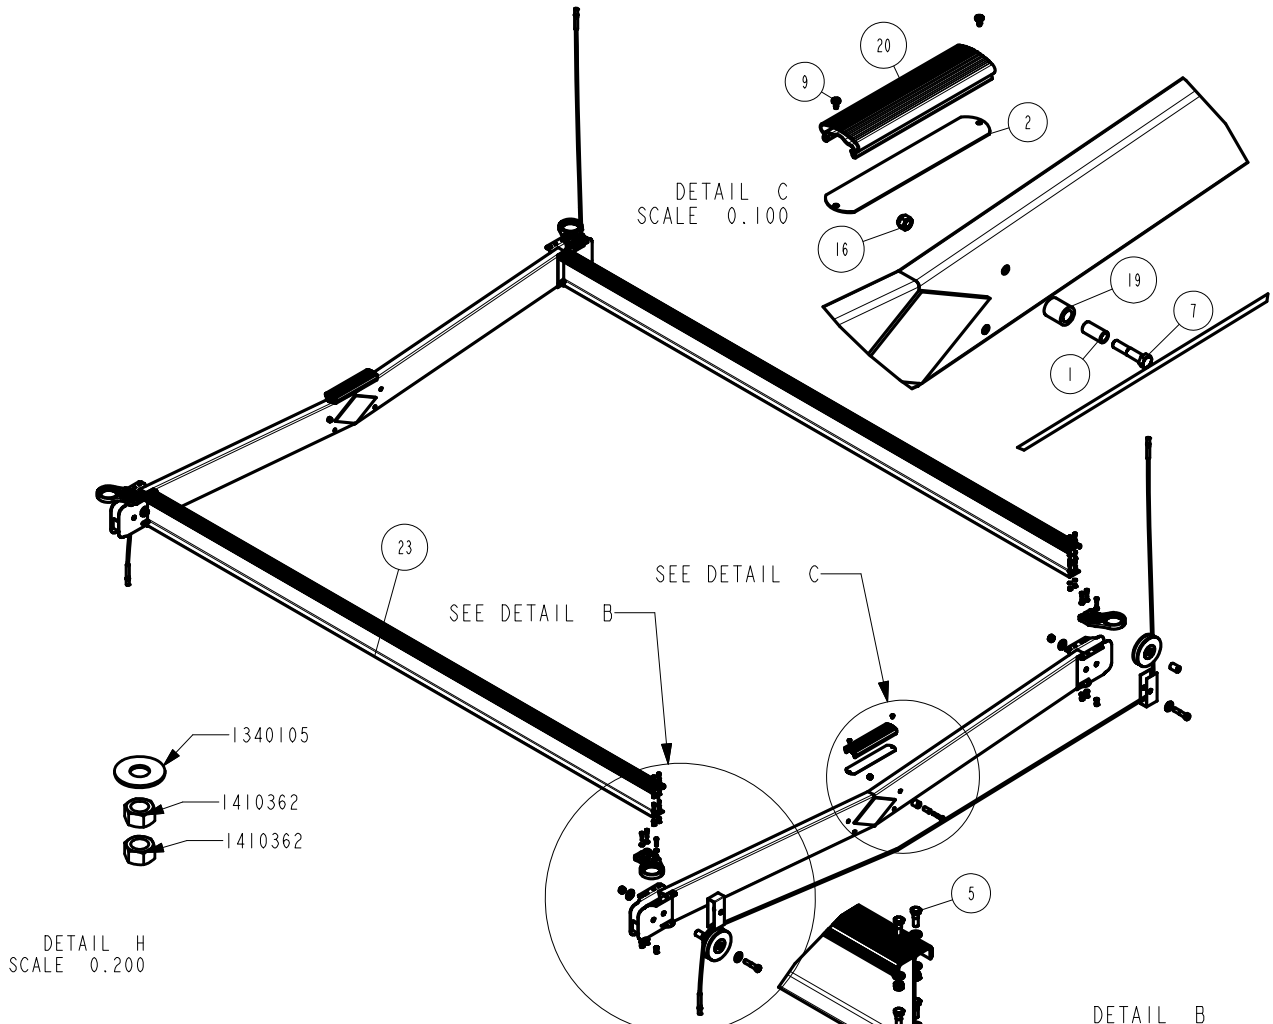

SCALE 0.200

SCALE 0.125

ITEM	PART #	DESCRIPTION	QTY	NOTE
1	67220	LEG LIFT ROD(BOAT LIFT)	1	
2	1540300	HITCH PIN CLIP #7	1	
3	3510014	GRIP BLACK 1/2 ID X 4 1/2 LONG	1	

ITEM	PART #	DESCRIPTION	QTY	NOTE
1	67214	LEG TUBE FOR DEEP WATER V90132	1	
2	0150062	HH 3/8-16 X 4 1/2 CS STAINLESS	6	
3	1350095	WASHER USS FLAT 3/8 STAINLESS	12	
4	1440366	HEX LOCKNUT 3/8 BRASS/NYLON INSERT	6	
5	1540306	PIN STAINLESS STEEL W/RETAINER	1	
6	4811312	DECAL CLAMP ARROW ALUM HOIST	1	
7	A301	BOTTOM CLAMP CAP	1	
8	A302	LOWER CORNER BLOCK 6IN FRAME	1	
9	A309	GUIDE POST 3 1/2 X 120	1	

ITEM	PART #	DESCRIPTION	QTY	NOTE
1	0150070	HH 3/8-16 X 7 CS GR5-STAINLESS	12	
2	0150071	HH 3/8-16 X 7 1/2 CS GR5-STAINLESS	4	
3	1350095	WASHER USS FLAT 3/8 STAINLESS	32	
4	1440366	HEX LOCKNUT 3/8 BRASS/NYLON INSERT	16	
5	A126	BOTTOM CORNER CABLE BRKT	2	
6	A308	LOWER SIDEFAME TUBE 2 X 6 X 155	2	
7	A310	SPACER TUBE 1311N V80132H	2	