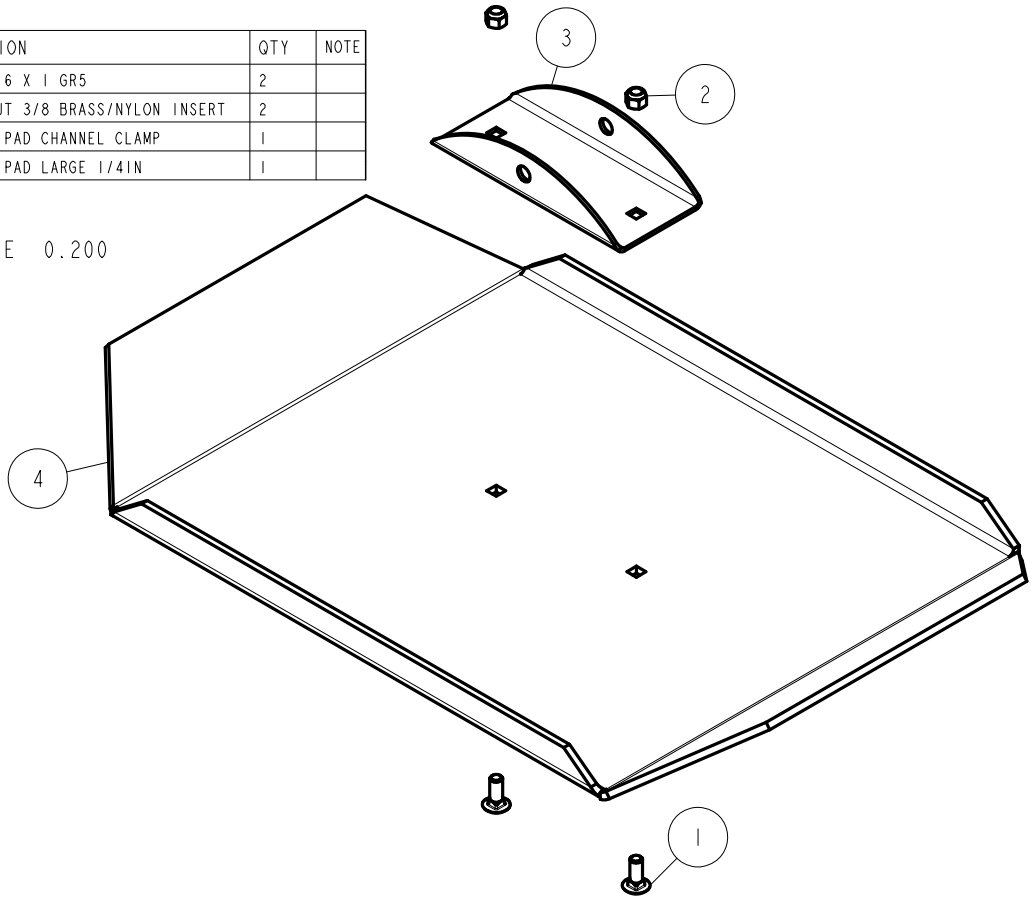

SSV100132HSDW 10,000LB 132 WIDE 24 VOLT DC HYDRAULIC LIFT

SSV100132HSDW	Bundles
62513	Basepad Bundle
62519	Leg Brace Bundle
67213	Lower Frame Bundle 80/90/100132
67216	Leg Bundle 90/100132 DW
70093	Hyd Lift Tube Assy 100132H
70099	Cover DC & Hardware
70113	Guide Post Brace Bundle 80/100132
70121	HDWE Box SSV100132HSDW
70380	Cradle Tube Assy 80/100132HYD
70623	Pump Assy 24 Volt HDWE Box 2010
HA0084	Battery Tender 24 Volt & HDWE
HA0094	Bunk Poly V80-100132H Hoist SS
HA0095	Motor Stop Bundle 8" V-Frame SS
HA0109	Battery Box & Brkt Hyd Winch Tube

Note; HA kits include assembly instructions, adjustment information, and parts breakdowns included in the literature packaged in the kit.

ITEM	PART #	DESCRIPTION	QTY	NOTE
1	0250130	CARR 3/8-16 X 1 GR5	2	
2	1440366	HEX LOCKNUT 3/8 BRASS/NYLON INSERT	2	
3	A104	ALUM BASE PAD CHANNEL CLAMP	1	
4	A313	ALUM BASE PAD LARGE 1/4IN	1	

SCALE 0.200

SCALE 0.125

ITEM	PART #	DESCRIPTION	QTY	NOTE
1	67220	LEG LIFT ROD(BOAT LIFT)	1	
2	1540300	HITCH PIN CLIP #7	1	
3	3510014	GRIP BLACK 1/2 ID X 4 1/2 LONG	1	

ITEM	PART #	DESCRIPTION	QTY	NOTE
1	67214	LEG TUBE FOR DEEP WATER V90132	1	
2	0150062	HH 3/8-16 X 4 1/2 CS STAINLESS	6	
3	1350095	WASHER USS FLAT 3/8 STAINLESS	12	
4	1440366	HEX LOCKNUT 3/8 BRASS/NYLON INSERT	6	
5	1540306	PIN STAINLESS STEEL W/RETAINER	1	
6	4811312	DECAL CLAMP ARROW ALUM HOIST	1	
7	A301	BOTTOM CLAMP CAP	1	
8	A302	LOWER CORNER BLOCK 6IN FRAME	1	
9	A309	GUIDE POST 3 1/2 X 120	1	

ITEM	PART #	DESCRIPTION	QTY	NOTE
1	0150070	HH 3/8-16 X 7 CS GR5-STAINLESS	12	
2	0150071	HH 3/8-16 X 7 1/2 CS GR5-STAINLESS	4	
3	1350095	WASHER USS FLAT 3/8 STAINLESS	32	
4	1440366	HEX LOCKNUT 3/8 BRASS/NYLON INSERT	16	
5	A126	BOTTOM CORNER CABLE BRKT	2	
6	A308	LOWER SIDEFAME TUBE 2 X 6 X 155	2	
7	A310	SPACER TUBE 1311N V80132H	2	