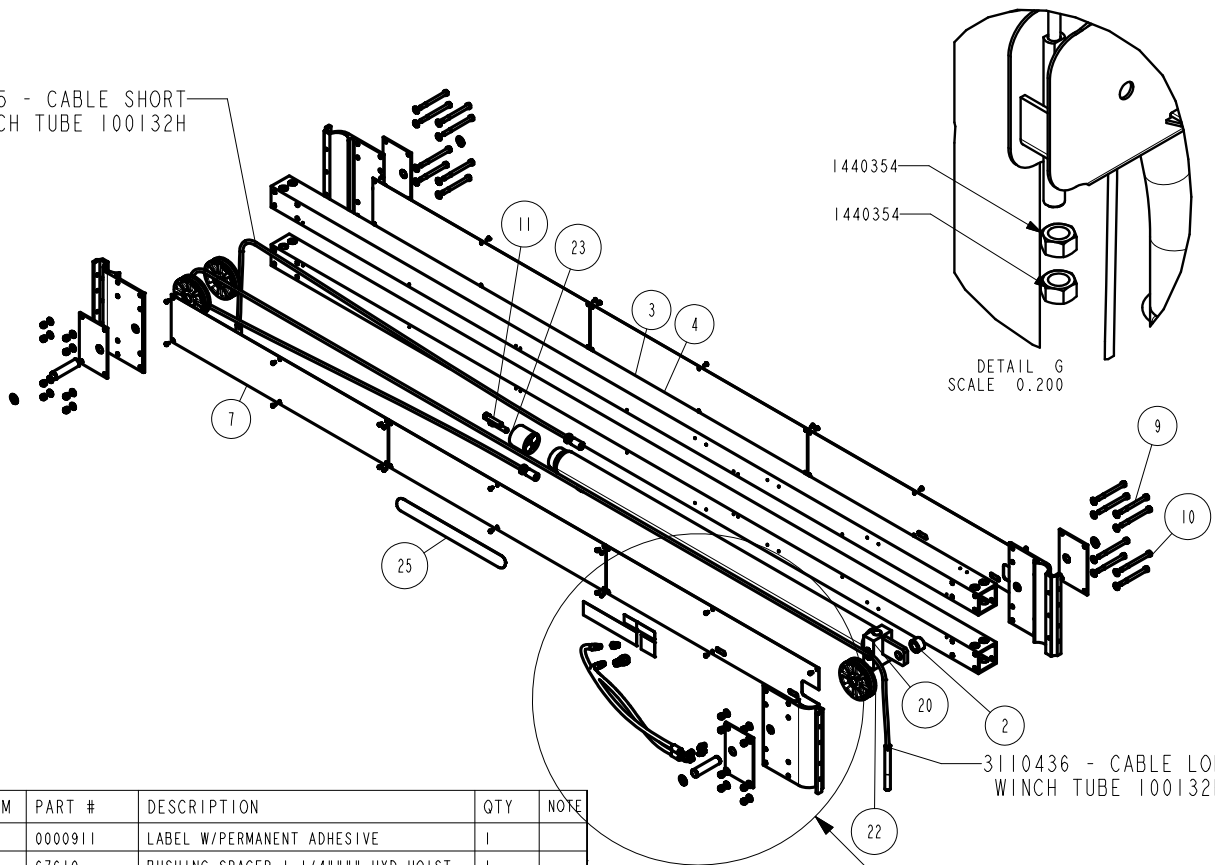

3110435 - CABLE SHORT
WINCH TUBE 100132H

1440354

1440354

DETAIL G
SCALE 0.200

3110436 - CABLE LONG
WINCH TUBE 100132H

SEE DETAIL D

ITEM	PART #	DESCRIPTION	QTY	NOTE
1	0000911	LABEL W/PERMANENT ADHESIVE	1	
2	67610	BUSHING SPACER 1 1/4" HYD HOIST	1	
3	70088	HYD LIFT TUBE 100132H	2	
4	70093	HYD LIFT TUBE ASSY 100132H	1	
5	70103	TOP WINCH TUBE BRACKET	4	
6	70104	PLATE - PIN BEARING	4	
7	70177	PLATE ENCLOSURE HOIST 100132	4	
8	70178	PLATE ENCLOSURE HOIST 100132	2	
9	0150125	HH 1/2-13 X 5 1/2 CS STAINLESS	8	
10	0150135	HH 1/2-13 X 6 CS GR5	8	
11	0610047	SCREW 5/8-11 X 3 SOCKETHEAD CAP	2	
12	0850126	SCREW 1/4 X 1/2 SELF TAP TYPE B SS	36	
13	1350100	WASHER USS FLAT 1/2 STAINLESS	32	
14	1440367	HEX LOCKNUT 1/2-13 BRASS/NYLON	16	
15	1540456	PIN - PULLEY W/SNAP RING	2	
16	1750026	SNAP RING 1 1/4 EXTERNAL SS	4	
17	3210110	HYDRAULIC COUPLER 3/8 FEMALE	1	
18	3210111	HYDRAULIC COUPLER 3/8 MALE	1	
19	3210122	ADAPTER 6 JIC -6 ORING MALE - SHORT	2	
20	3210146	CYLINDER HYD 3 1/2 X 63IN	1	
21	3210148	HOSE ASSEMBLY - SIZE 06 HYD	2	
22	3510232	SHEEVE PULLEY 6 1/2IN NYLON	3	
23	3820093	CYLINDER CABLE MTG BLOCK	1	
24	4811446	DECAL CAUTION WARNING	1	
25	4811457	DECAL SHORESTATION ALUM HYDRAULIC	2	
26	4811481	DECAL BIODEGRADABLE OIL	1	
27	4811510	DECAL CAUTION CAPACITY 10000 LBS	1