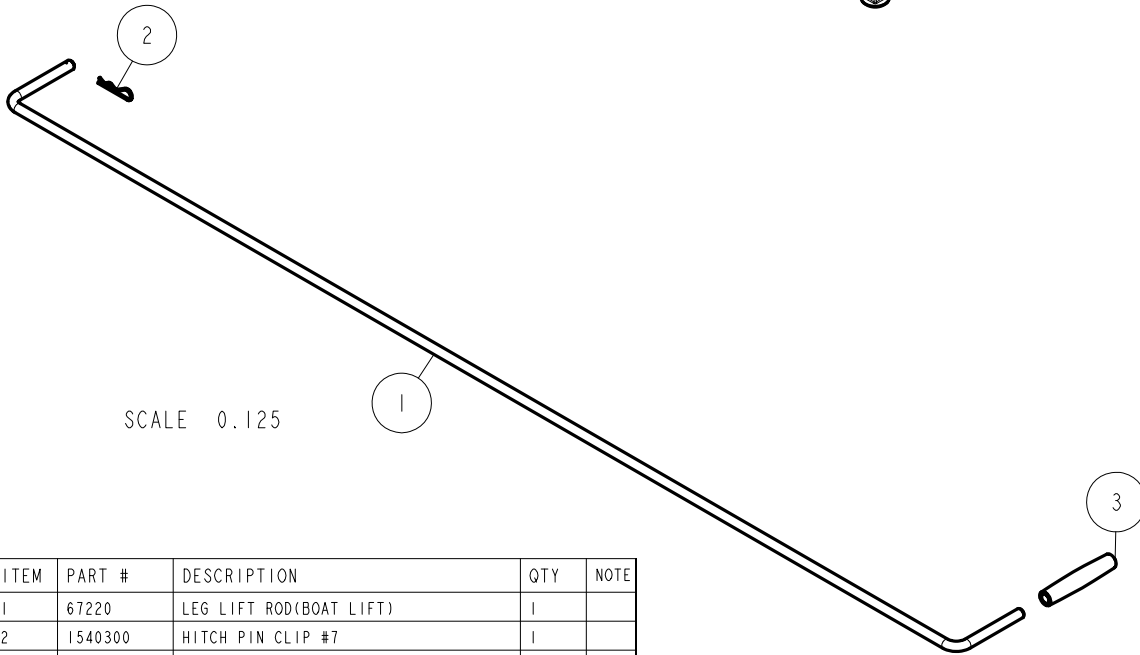

SSV100132HSDW 10,000LB 132 WIDE 24 VOLT DC HYDRAULIC LIFT

SSV100132HSDW	Bundles
62513	Basepad Bundle
62519	Leg Brace Bundle
67213	Lower Frame Bundle 80/90/100132
67216	Leg Bundle 90/100132 DW
70093	Hyd Lift Tube Assy 100132H
70099	Cover DC & Hardware
70113	Guide Post Brace Bundle 80/100132
70121	HDWE Box SSV100132HSDW
70380	Cradle Tube Assy 80/100132HYD
70623	Pump Assy 24 Volt HDWE Box 2010
HA0084	Battery Tender 24 Volt & HDWE
HA0094	Bunk Poly V80-100132H Hoist SS
HA0095	Motor Stop Bundle 8" V-Frame SS
HA0109	Battery Box & Brkt Hyd Winch Tube

Note; HA kits include assembly instructions, adjustment information, and parts breakdowns included in the literature packaged in the kit.

ITEM	PART #	DESCRIPTION	QTY	NOTE
1	0250130	CARR 3/8-16 X 1 GR5	2	
2	1440366	HEX LOCKNUT 3/8 BRASS/NYLON INSERT	2	
3	A104	ALUM BASE PAD CHANNEL CLAMP	1	
4	A313	ALUM BASE PAD LARGE 1/4IN	1	

SCALE 0.200

SCALE 0.125

ITEM	PART #	DESCRIPTION	QTY	NOTE
1	67220	LEG LIFT ROD(BOAT LIFT)	1	
2	1540300	HITCH PIN CLIP #7	1	
3	3510014	GRIP BLACK 1/2 ID X 4 1/2 LONG	1	

ITEM	PART #	DESCRIPTION	QTY	NOTE
1	67214	LEG TUBE FOR DEEP WATER V90132	1	
2	0150062	HH 3/8-16 X 4 1/2 CS STAINLESS	6	
3	1350095	WASHER USS FLAT 3/8 STAINLESS	12	
4	1440366	HEX LOCKNUT 3/8 BRASS/NYLON INSERT	6	
5	1540306	PIN STAINLESS STEEL W/RETAINER	1	
6	4811312	DECAL CLAMP ARROW ALUM HOIST	1	
7	A301	BOTTOM CLAMP CAP	1	
8	A302	LOWER CORNER BLOCK 6IN FRAME	1	
9	A309	GUIDE POST 3 1/2 X 120	1	

ITEM	PART #	DESCRIPTION	QTY	NOTE
1	0150070	HH 3/8-16 X 7 CS GR5-STAINLESS	12	
2	0150071	HH 3/8-16 X 7 1/2 CS GR5-STAINLESS	4	
3	1350095	WASHER USS FLAT 3/8 STAINLESS	32	
4	1440366	HEX LOCKNUT 3/8 BRASS/NYLON INSERT	16	
5	A126	BOTTOM CORNER CABLE BRKT	2	
6	A308	LOWER SIDEFAME TUBE 2 X 6 X 155	2	
7	A310	SPACER TUBE 1311N V80132H	2	