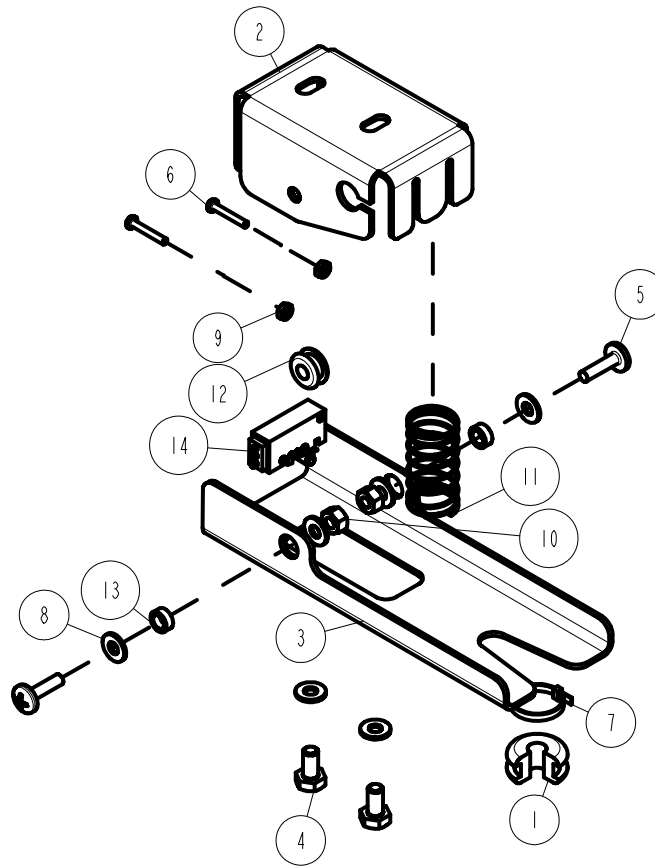

DETAIL D
SCALE 0.080

SCALE 0.055

1410362
1350105
A152

DETAIL F
SCALE 0.200

SEE DETAIL D

ITEM	PART #	DESCRIPTION	QTY	NOTE
1	70113	GUIDE POST BRACE TUBE BUNDLE 80/100	1	
2	0150048	*HH 3/8-16 X 2 CS STAINLESS	4	
3	0150125	HH 1/2-13 X 5 1/2 CS STAINLESS	8	
4	1350095	WASHER USS FLAT 3/8 STAINLESS	8	
5	1350100	WASHER USS FLAT 1/2 STAINLESS	16	
6	1440366	HEX LOCKNUT 3/8 BRASS/NYLON INSERT	4	
7	1440367	HEX LOCKNUT 1/2-13 BRASS/NYLON	8	
8	A305	TOP RAIL TUBE BRACKET	4	

DETAIL D
SCALE 0.250

ITEM	PART #	DESCRIPTION	QTY	NOTE
1	68863	MOTOR MOUNT BRKT	1	
2	0150022	HH 5/16-18 X 3/4 CS STAINLESS	1	
3	0150038	HH 3/8-16 X 3/4 CS STAINLESS	2	
4	0150316	HH 1/4-20 X 1/2 CS FULL THREADED STAINLESS	4	
5	1350030	LOCKWASHER 3/8 S/T MED STAINLESS	2	
6	1350070	WASHER USS FLAT 1/4 STAINLESS	4	
7	3210110	HYDRAULIC COUPLER 3/8 FEMALE	1	
8	3210111	HYDRAULIC COUPLER 3/8 MALE	1	
9	3210113	ELBOW 90 STR ORING/PIPE 3/8ID	2	
10	3210142	HYDRAULIC POWER UNIT - 24VDC	1	
11	5110607	HARNESS - DC HYDRAULIC MICROSWITCH	1	
12	5110621	WIRE HARNESS - 8 1/2IN GROUND WIRE	1	
13	5110627	HARNESS WIRE CONTROLLER/PUMP2010	1	
14	5310288	BATTERY CABLE 2GA. RED 34 IN	1	
15	5310289	BATTERY CABLE 2GA. BLACK 51 IN	1	
16	5310290	BATTERY CABLE 2GA. BLACK 21 IN	1	

24 Volt Pump Wire Connections

SCALE 0.300

ITEM	PART #	DESCRIPTION	QTY	NOTE
1	69493	GROMMET LIMIT STOP HOIST	1	
2	70197	MICROSWITCH BASE	1	
3	70198	MICROSWITCH LEVER	1	
4	0150316	HH 1/4-20 X 1/2 CS FULL THREADED STAINLESS	2	
5	0850975	SCREW #10-32 X 3/4 PHIL PAN M/S STAINLESS	2	
6	0850978	SCREW 5-40 X 3/4 MS STAINLESS	2	
7	1110044	WIRE TIE 5 1/2IN X .14IN BLACK	1	
8	1350170	WASHER SAE FLAT #10 TYPE-A STAINLESS	6	
9	1450036	NUT KEP #5-40 STAINLESS	2	
10	1450550	NUT KEP #10-32 STAINLESS	2	
11	2121230	SPRING COMPRESSION	1	
12	3510022	GROMMET 7/16IN MOLDED	1	
13	3820068	BUSHING - DOCK ACCESSORY LOCK	2	
14	5310291	SWITCH MICRO	1	