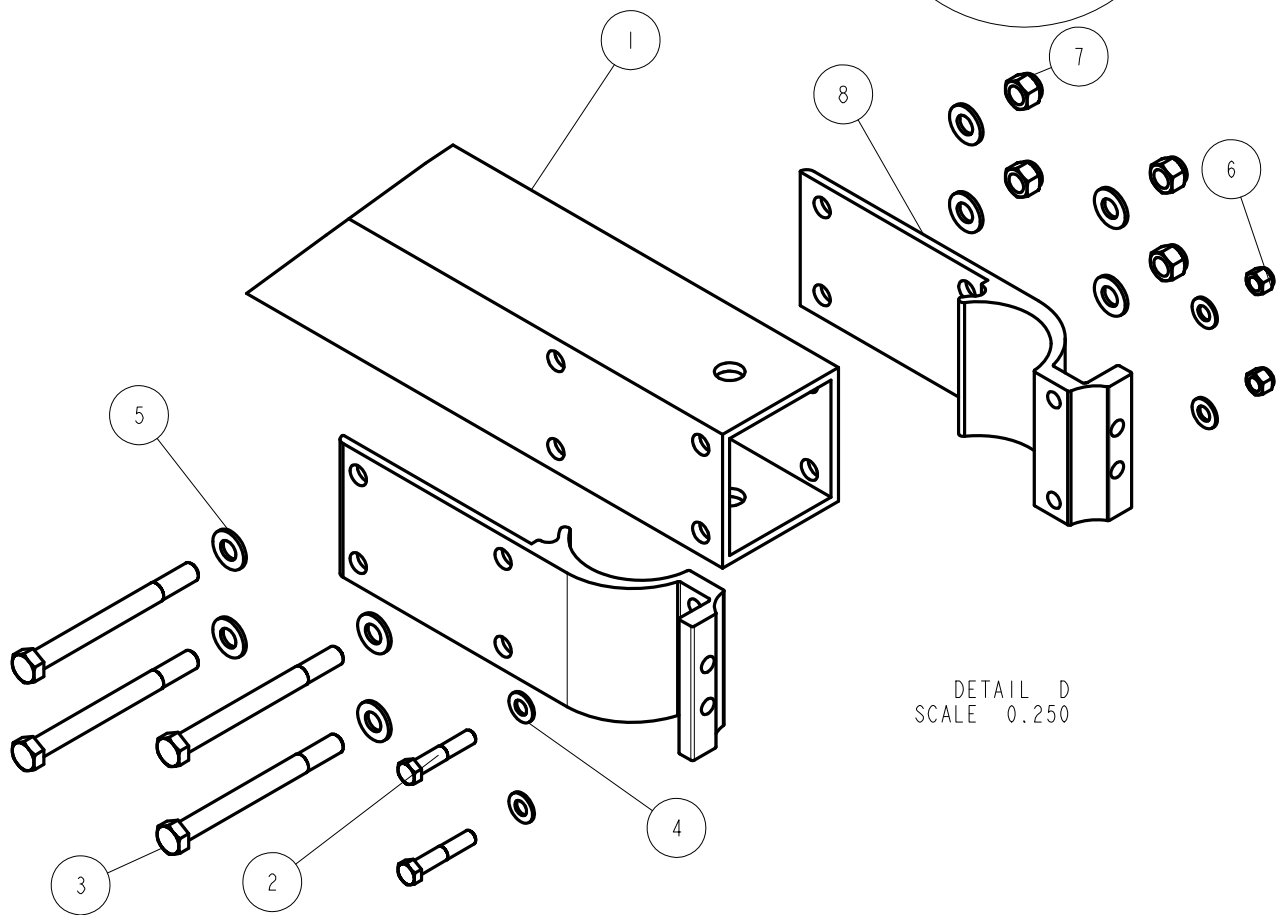

3110435 - CABLE SHORT
WINCH TUBE 100132H

1440354

1440354

DETAIL G
SCALE 0.200

3110436 - CABLE LONG
WINCH TUBE 100132H

SEE DETAIL D

ITEM	PART #	DESCRIPTION	QTY	NOTE
1	0000911	LABEL W/PERMANENT ADHESIVE	1	
2	67610	BUSHING SPACER 1 1/4" HYD HOIST	1	
3	70088	HYD LIFT TUBE 100132H	2	
4	70093	HYD LIFT TUBE ASSY 100132H	1	
5	70103	TOP WINCH TUBE BRACKET	4	
6	70104	PLATE - PIN BEARING	4	
7	70177	PLATE ENCLOSURE HOIST 100132	4	
8	70178	PLATE ENCLOSURE HOIST 100132	2	
9	0150125	HH 1/2-13 X 5 1/2 CS STAINLESS	8	
10	0150135	HH 1/2-13 X 6 CS GR5	8	
11	0610047	SCREW 5/8-11 X 3 SOCKETHEAD CAP	2	
12	0850126	SCREW 1/4 X 1/2 SELF TAP TYPE B SS	36	
13	1350100	WASHER USS FLAT 1/2 STAINLESS	32	
14	1440367	HEX LOCKNUT 1/2-13 BRASS/NYLON	16	
15	1540456	PIN - PULLEY W/SNAP RING	2	
16	1750026	SNAP RING 1 1/4 EXTERNAL SS	4	
17	3210110	HYDRAULIC COUPLER 3/8 FEMALE	1	
18	3210111	HYDRAULIC COUPLER 3/8 MALE	1	
19	3210122	ADAPTER 6 JIC -6 ORING MALE - SHORT	2	
20	3210146	CYLINDER HYD 3 1/2 X 63IN	1	
21	3210148	HOSE ASSEMBLY - SIZE 06 HYD	2	
22	3510232	SHEEVE PULLEY 6 1/2IN NYLON	3	
23	3820093	CYLINDER CABLE MTG BLOCK	1	
24	4811446	DECAL CAUTION WARNING	1	
25	4811457	DECAL SHORESTATION ALUM HYDRAULIC	2	
26	4811481	DECAL BIODEGRADABLE OIL	1	
27	4811510	DECAL CAUTION CAPACITY 10000 LBS	1	

DETAIL D
SCALE 0.080

SCALE 0.055

1410362
1350105
A152

DETAIL F
SCALE 0.200

SEE DETAIL D

ITEM	PART #	DESCRIPTION	QTY	NOTE
1	70113	GUIDE POST BRACE TUBE BUNDLE 80/100	1	
2	0150048	*HH 3/8-16 X 2 CS STAINLESS	4	
3	0150125	HH 1/2-13 X 5 1/2 CS STAINLESS	8	
4	1350095	WASHER USS FLAT 3/8 STAINLESS	8	
5	1350100	WASHER USS FLAT 1/2 STAINLESS	16	
6	1440366	HEX LOCKNUT 3/8 BRASS/NYLON INSERT	4	
7	1440367	HEX LOCKNUT 1/2-13 BRASS/NYLON	8	
8	A305	TOP RAIL TUBE BRACKET	4	