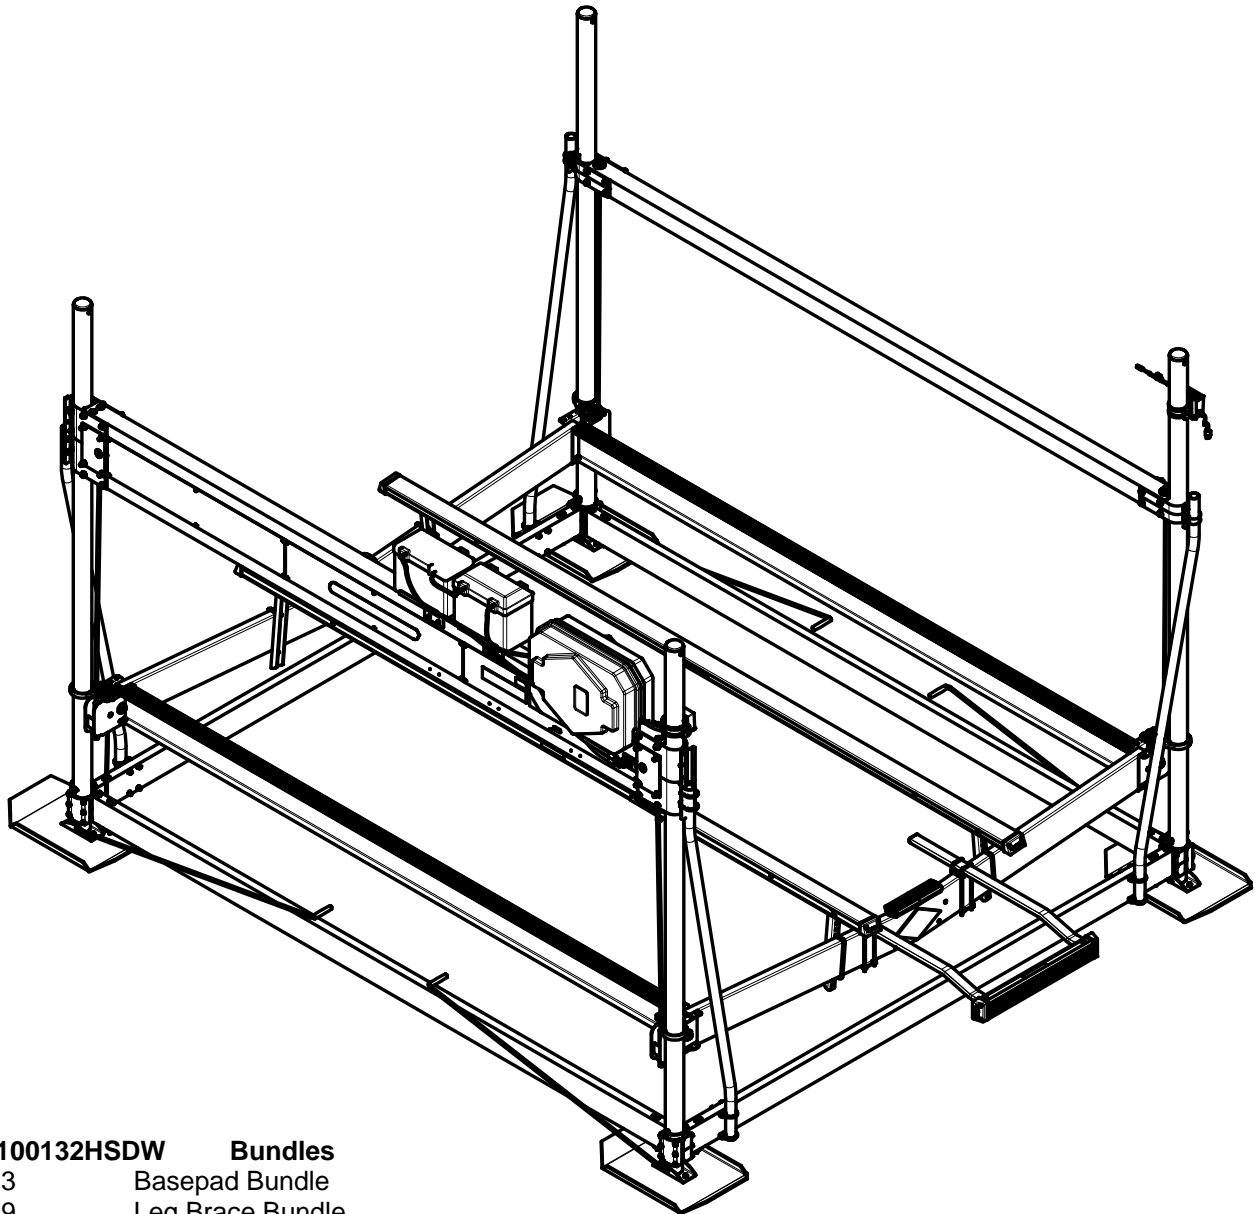

SSV100132HSDW 10,000LB 132 WIDE 24 VOLT DC HYDRAULIC LIFT

SSV100132HSDW	Bundles
62513	Basepad Bundle
62519	Leg Brace Bundle
67213	Lower Frame Bundle 80/90/100132
67216	Leg Bundle 90/100132 DW
70093	Hyd Lift Tube Assy 100132H
70099	Cover DC & Hardware
70113	Guide Post Brace Bundle 80/100132
70121	HDWE Box SSV100132HSDW
70380	Cradle Tube Assy 80/100132HYD
70623	Pump Assy 24 Volt HDWE Box 2010
HA0084	Battery Tender 24 Volt & HDWE
HA0094	Bunk Poly V80-100132H Hoist SS
HA0095	Motor Stop Bundle 8" V-Frame SS
HA0109	Battery Box & Brkt Hyd Winch Tube

Note; HA kits include assembly instructions, adjustment information, and parts breakdowns included in the literature packaged in the kit.

ITEM	PART #	DESCRIPTION	QTY	NOTE
1	0250130	CARR 3/8-16 X 1 GR5	2	
2	1440366	HEX LOCKNUT 3/8 BRASS/NYLON INSERT	2	
3	A104	ALUM BASE PAD CHANNEL CLAMP	1	
4	A313	ALUM BASE PAD LARGE 1/4IN	1	

SCALE 0.200

SCALE 0.125

ITEM	PART #	DESCRIPTION	QTY	NOTE
1	67220	LEG LIFT ROD(BOAT LIFT)	1	
2	1540300	HITCH PIN CLIP #7	1	
3	3510014	GRIP BLACK 1/2 ID X 4 1/2 LONG	1	

ITEM	PART #	DESCRIPTION	QTY	NOTE
1	67214	LEG TUBE FOR DEEP WATER V90132	1	
2	0150062	HH 3/8-16 X 4 1/2 CS STAINLESS	6	
3	1350095	WASHER USS FLAT 3/8 STAINLESS	12	
4	1440366	HEX LOCKNUT 3/8 BRASS/NYLON INSERT	6	
5	1540306	PIN STAINLESS STEEL W/RETAINER	1	
6	4811312	DECAL CLAMP ARROW ALUM HOIST	1	
7	A301	BOTTOM CLAMP CAP	1	
8	A302	LOWER CORNER BLOCK 6IN FRAME	1	
9	A309	GUIDE POST 3 1/2 X 120	1	

ITEM	PART #	DESCRIPTION	QTY	NOTE
1	0150070	HH 3/8-16 X 7 CS GR5-STAINLESS	12	
2	0150071	HH 3/8-16 X 7 1/2 CS GR5-STAINLESS	4	
3	1350095	WASHER USS FLAT 3/8 STAINLESS	32	
4	1440366	HEX LOCKNUT 3/8 BRASS/NYLON INSERT	16	
5	A126	BOTTOM CORNER CABLE BRKT	2	
6	A308	LOWER SIDEFAME TUBE 2 X 6 X 155	2	
7	A310	SPACER TUBE 1311N V80132H	2	