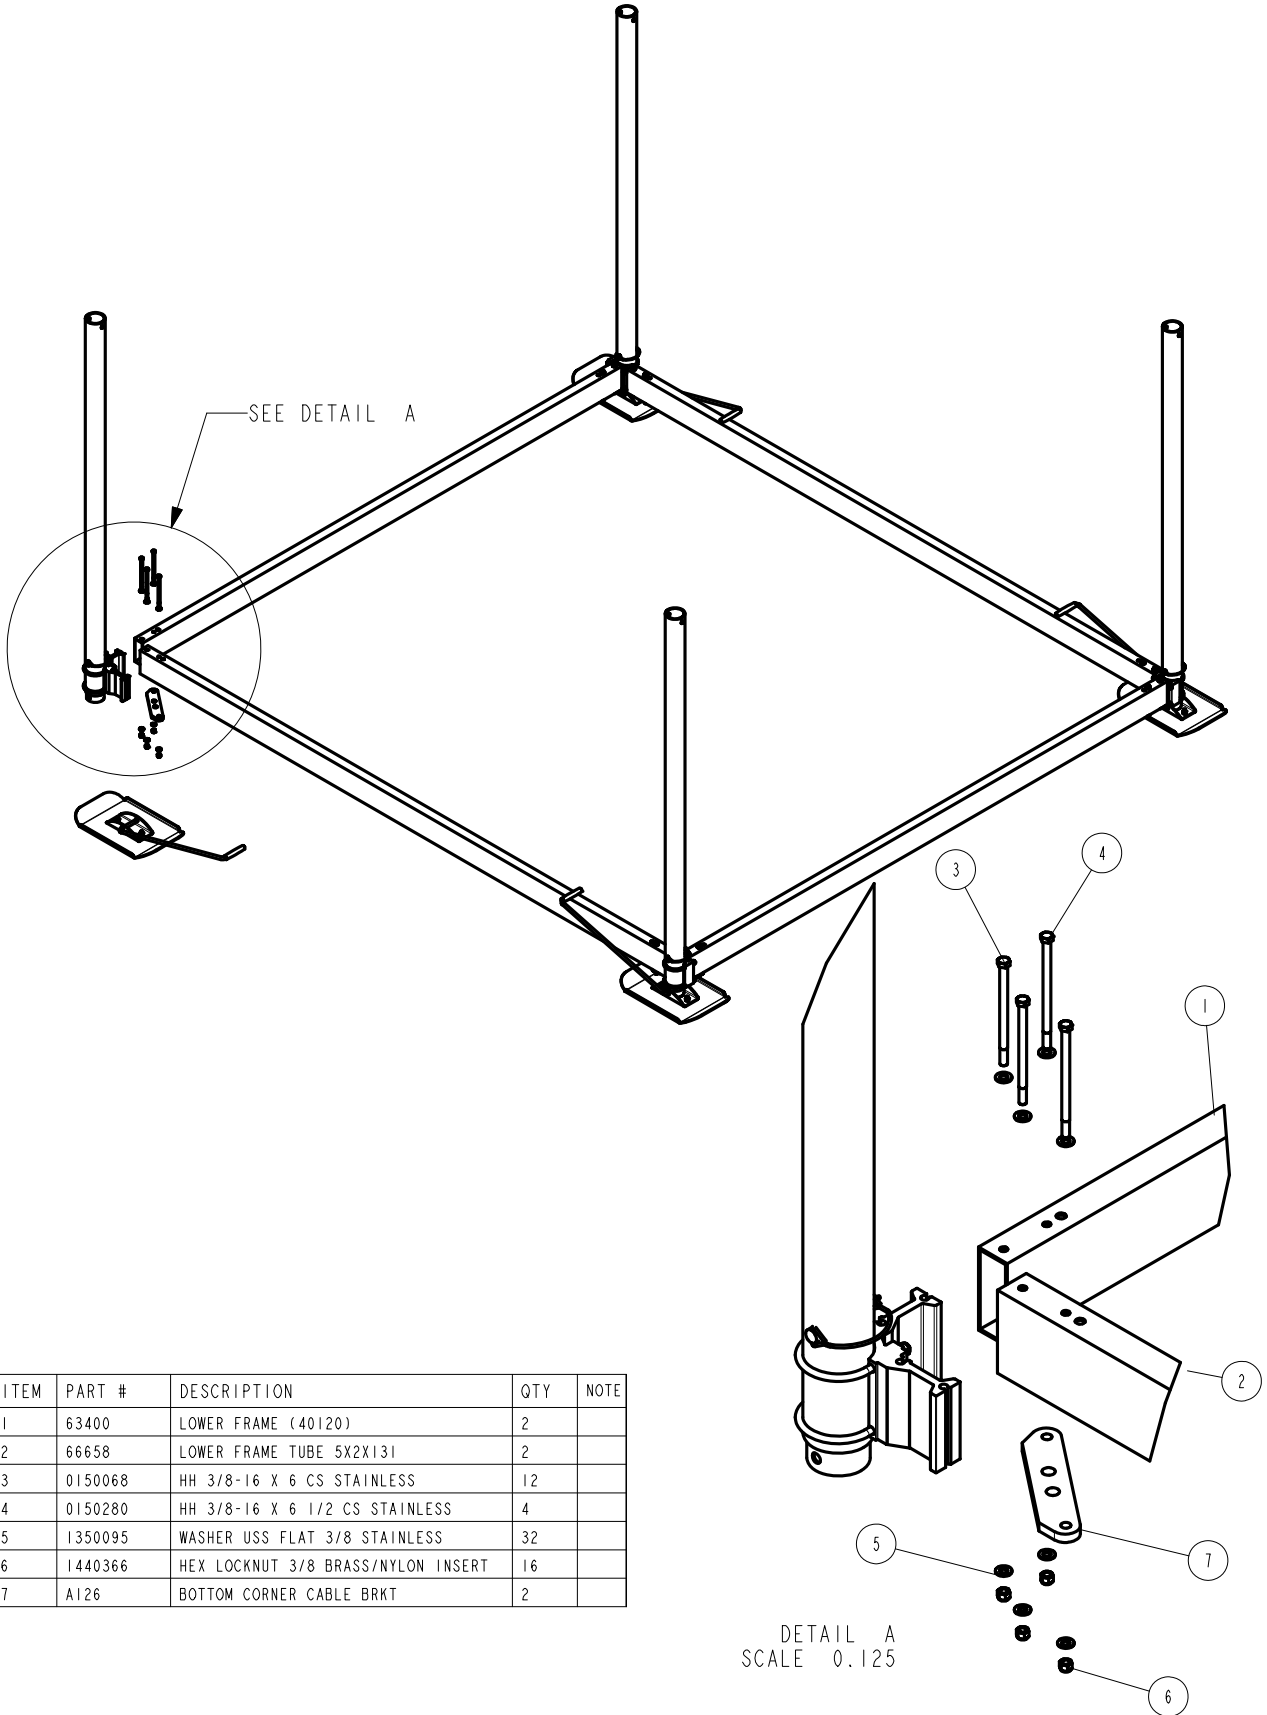

Lower frame.

ITEM	PART #	DESCRIPTION	QTY	NOTE
1	63400	LOWER FRAME (40120)	2	
2	66658	LOWER FRAME TUBE 5X2X131	2	
3	0150068	HH 3/8-16 X 6 CS STAINLESS	12	
4	0150280	HH 3/8-16 X 6 1/2 CS STAINLESS	4	
5	1350095	WASHER USS FLAT 3/8 STAINLESS	32	
6	1440366	HEX LOCKNUT 3/8 BRASS/NYLON INSERT	16	
7	A126	BOTTOM CORNER CABLE BRKT	2	

DETAIL A
SCALE 0.125