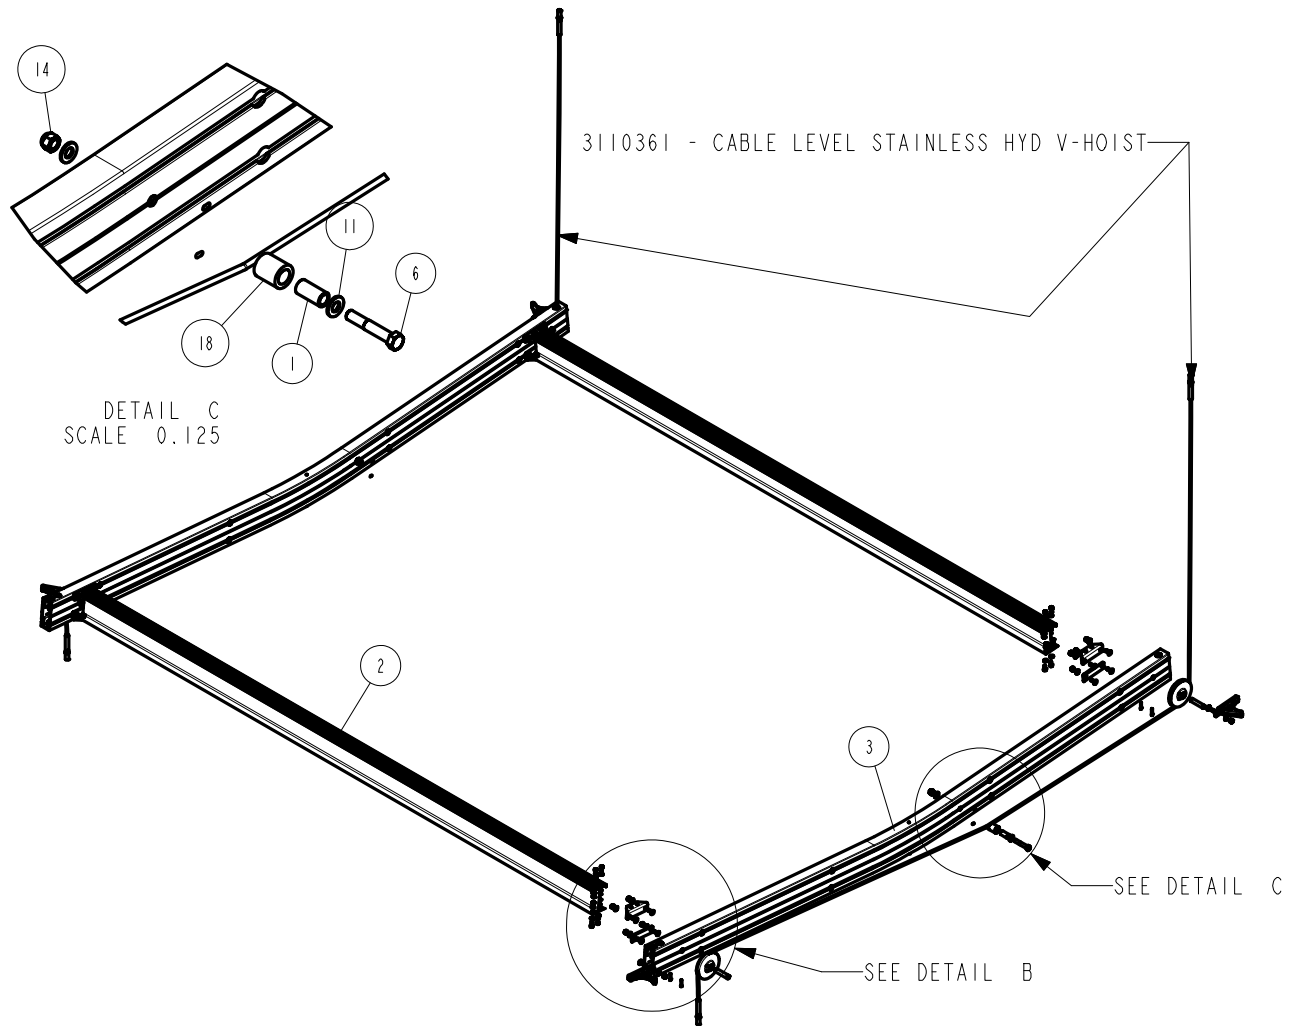

Platform Assembly

DETAIL C
SCALE 0.125

DETAIL B
SCALE 0.125

ITEM	PART #	DESCRIPTION	QTY	NOTE
1	60989	BUSHING STAINLESS STEEL (BOAT LIF	2	
2	61054	PLATFORM I BEAM 3X5X126 1/4	2	
3	70216	CRADLE TUBE ALUM 120 (2.120 X 5.75)	2	
4	70218	ANGLE ALUM HOIST I BEAM	8	
5	0150022	HH 5/16-18 X 3/4 CS STAINLESS	16	
6	0150107	HH 1/2-13 X 3 CS GR5	2	
7	0250103	CARR 3/8-16 X 1 1/4 SS	4	
8	0250130	CARR 3/8-16 X 1 GR5	16	
9	1350085	WASHER USS FLAT 5/16 STAINLESS	32	
10	1350095	WASHER USS FLAT 3/8 STAINLESS	20	
11	1350100	WASHER USS FLAT 1/2 STAINLESS	4	
12	1440365	HEX LOCKNUT 5/16-18 BRASS /NYLON	16	
13	1440366	HEX LOCKNUT 3/8 BRASS/NYLON INSERT	20	
14	1450357	HEX LOCKNUT NYLON 1/2-13 STAINLESS	2	
15	1540411	STAINLESS STEEL PIN	4	
16	1550078	COTTER KEY 3/16 X 1	8	
17	3110389	CABLE LEVEL STAINLESS V120H	2	
18	3510099	BUSHING - NYLATRON V-HOIST	2	
19	3510194	PULLEY 5IN	4	
20	3510392	CORNER GUIDE MOLDED HOIST 2010	4