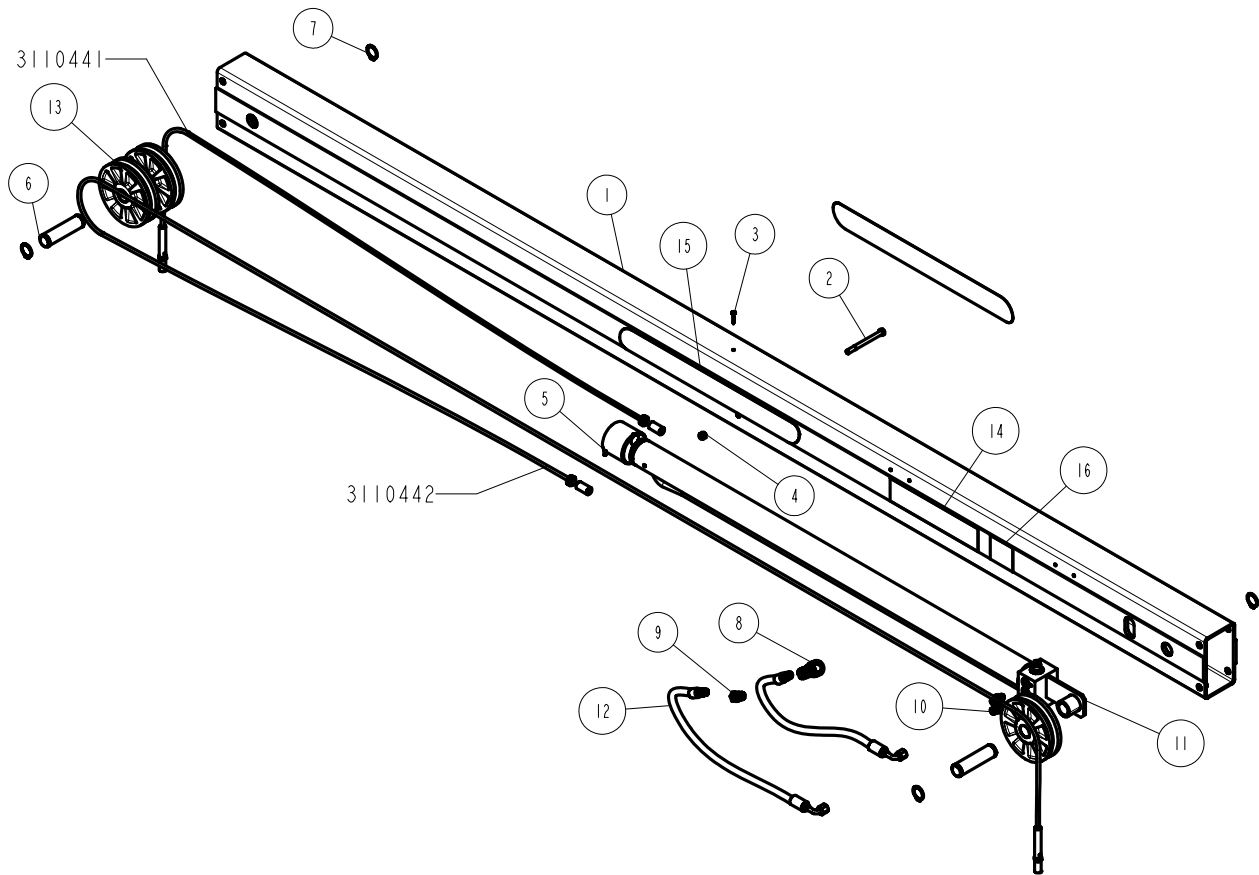

DETAIL A
SCALE 0.125

Platform Assembly

DETAIL C
SCALE 0.125

DETAIL B
SCALE 0.125

ITEM	PART #	DESCRIPTION	QTY	NOTE
1	60989	BUSHING STAINLESS STEEL (BOAT LIF	2	
2	61054	PLATFORM I BEAM 3X5X126 1/4	2	
3	70216	CRADLE TUBE ALUM 120 (2.120 X 5.75)	2	
4	70218	ANGLE ALUM HOIST I BEAM	8	
5	0150022	HH 5/16-18 X 3/4 CS STAINLESS	16	
6	0150107	HH 1/2-13 X 3 CS GR5	2	
7	0250103	CARR 3/8-16 X 1 1/4 SS	4	
8	0250130	CARR 3/8-16 X 1 GR5	16	
9	1350085	WASHER USS FLAT 5/16 STAINLESS	32	
10	1350095	WASHER USS FLAT 3/8 STAINLESS	20	
11	1350100	WASHER USS FLAT 1/2 STAINLESS	4	
12	1440365	HEX LOCKNUT 5/16-18 BRASS /NYLON	16	
13	1440366	HEX LOCKNUT 3/8 BRASS/NYLON INSERT	20	
14	1450357	HEX LOCKNUT NYLON 1/2-13 STAINLESS	2	
15	1540411	STAINLESS STEEL PIN	4	
16	1550078	COTTER KEY 3/16 X 1	8	
17	3110389	CABLE LEVEL STAINLESS V120H	2	
18	3510099	BUSHING - NYLATRON V-HOIST	2	
19	3510194	PULLEY 5IN	4	
20	3510392	CORNER GUIDE MOLDED HOIST 2010	4	

These will be the parts for Drop Side Assembly and also the Leg Caps if no canopy is used.

Lift Tube Assembly

ITEM	PART #	DESCRIPTION	QTY	NOTE
1	70085	WINCH TUBE V40120 HYD	1	
2	0150062	HH 3/8-16 X 4 1/2 CS STAINLESS	1	
3	0810936	SCREW #12-24 XI 1/4 HWH SELF DRILL	1	
4	1450099	HEX LOCKNUT 3/8 SS W/NYLON INSER	1	
5	1540407	ROLL PIN - 1/8 X 1/2"	2	
6	1540455	PIN - PULLEY W/SNAP RING	2	
7	1750026	SNAP RING I 1/4 EXTERNAL SS	4	
8	3210110	HYDRAULIC COUPLER 3/8 FEMALE	1	
9	3210111	HYDRAULIC COUPLER 3/8 MALE	1	
10	3210122	ADAPTER 6 JIC -6 ORING MALE - SHORT	2	
11	3210143	HYD CYLINDER 4000 LBS LIFT	1	
12	3210148	HOSE ASSEMBLY - SIZE 06 HYD	2	
13	3510232	SHEEVE PULLEY 6 1/2IN NYLON	3	
14	4811446	DECAL CAUTION WARNING	1	
15	4811457	DECAL SHORESTATION ALUM HYDRAULIC	2	
16	4811481	DECAL BIODEGRADABLE OIL	1	
17	4850356	DECAL CAUTION MAX LOAD	1	