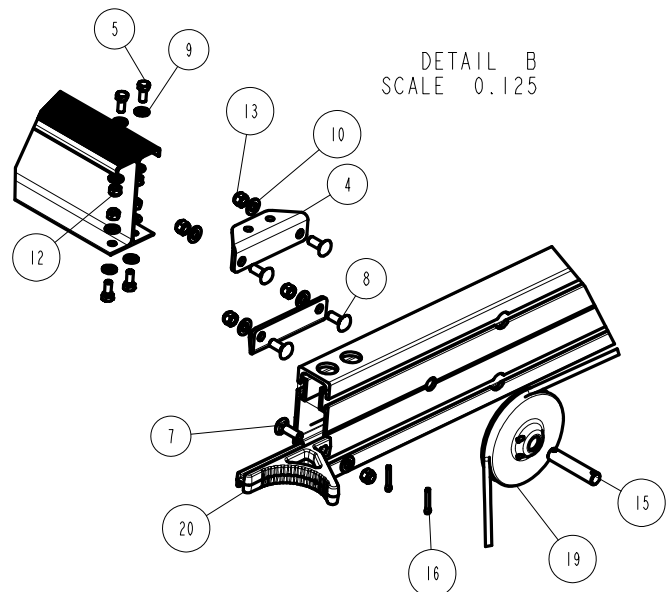

DETAIL A
SCALE 0.125

Platform Assembly

DETAIL C
SCALE 0.125

DETAIL B
SCALE 0.125

ITEM	PART #	DESCRIPTION	QTY	NOTE
1	60989	BUSHING STAINLESS STEEL (BOAT LIF	2	
2	61054	PLATFORM I BEAM 3X5X126 1/4	2	
3	70216	CRADLE TUBE ALUM 120 (2.120 X 5.75)	2	
4	70218	ANGLE ALUM HOIST I BEAM	8	
5	0150022	HH 5/16-18 X 3/4 CS STAINLESS	16	
6	0150107	HH 1/2-13 X 3 CS GR5	2	
7	0250103	CARR 3/8-16 X 1 1/4 SS	4	
8	0250130	CARR 3/8-16 X 1 GR5	16	
9	1350085	WASHER USS FLAT 5/16 STAINLESS	32	
10	1350095	WASHER USS FLAT 3/8 STAINLESS	20	
11	1350100	WASHER USS FLAT 1/2 STAINLESS	4	
12	1440365	HEX LOCKNUT 5/16-18 BRASS /NYLON	16	
13	1440366	HEX LOCKNUT 3/8 BRASS/NYLON INSERT	20	
14	1450357	HEX LOCKNUT NYLON 1/2-13 STAINLESS	2	
15	1540411	STAINLESS STEEL PIN	4	
16	1550078	COTTER KEY 3/16 X 1	8	
17	3110389	CABLE LEVEL STAINLESS V120H	2	
18	3510099	BUSHING - NYLATRON V-HOIST	2	
19	3510194	PULLEY 5IN	4	
20	3510392	CORNER GUIDE MOLDED HOIST 2010	4	

These will be the parts for Drop Side Assembly and also the Leg Caps if no canopy is used.

Lift Tube Assembly

ITEM	PART #	DESCRIPTION	QTY	NOTE
1	70085	WINCH TUBE V40120 HYD	1	
2	0150062	HH 3/8-16 X 4 1/2 CS STAINLESS	1	
3	0810936	SCREW #12-24 XI 1/4 HWH SELF DRILL	1	
4	1450099	HEX LOCKNUT 3/8 SS W/NYLON INSER	1	
5	1540407	ROLL PIN - 1/8 X 1/2"	2	
6	1540455	PIN - PULLEY W/SNAP RING	2	
7	1750026	SNAP RING I 1/4 EXTERNAL SS	4	
8	3210110	HYDRAULIC COUPLER 3/8 FEMALE	1	
9	3210111	HYDRAULIC COUPLER 3/8 MALE	1	
10	3210122	ADAPTER 6 JIC -6 ORING MALE - SHORT	2	
11	3210143	HYD CYLINDER 4000 LBS LIFT	1	
12	3210148	HOSE ASSEMBLY - SIZE 06 HYD	2	
13	3510232	SHEEVE PULLEY 6 1/2IN NYLON	3	
14	4811446	DECAL CAUTION WARNING	1	
15	4811457	DECAL SHORESTATION ALUM HYDRAULIC	2	
16	4811481	DECAL BIODEGRADABLE OIL	1	
17	4850356	DECAL CAUTION MAX LOAD	1	