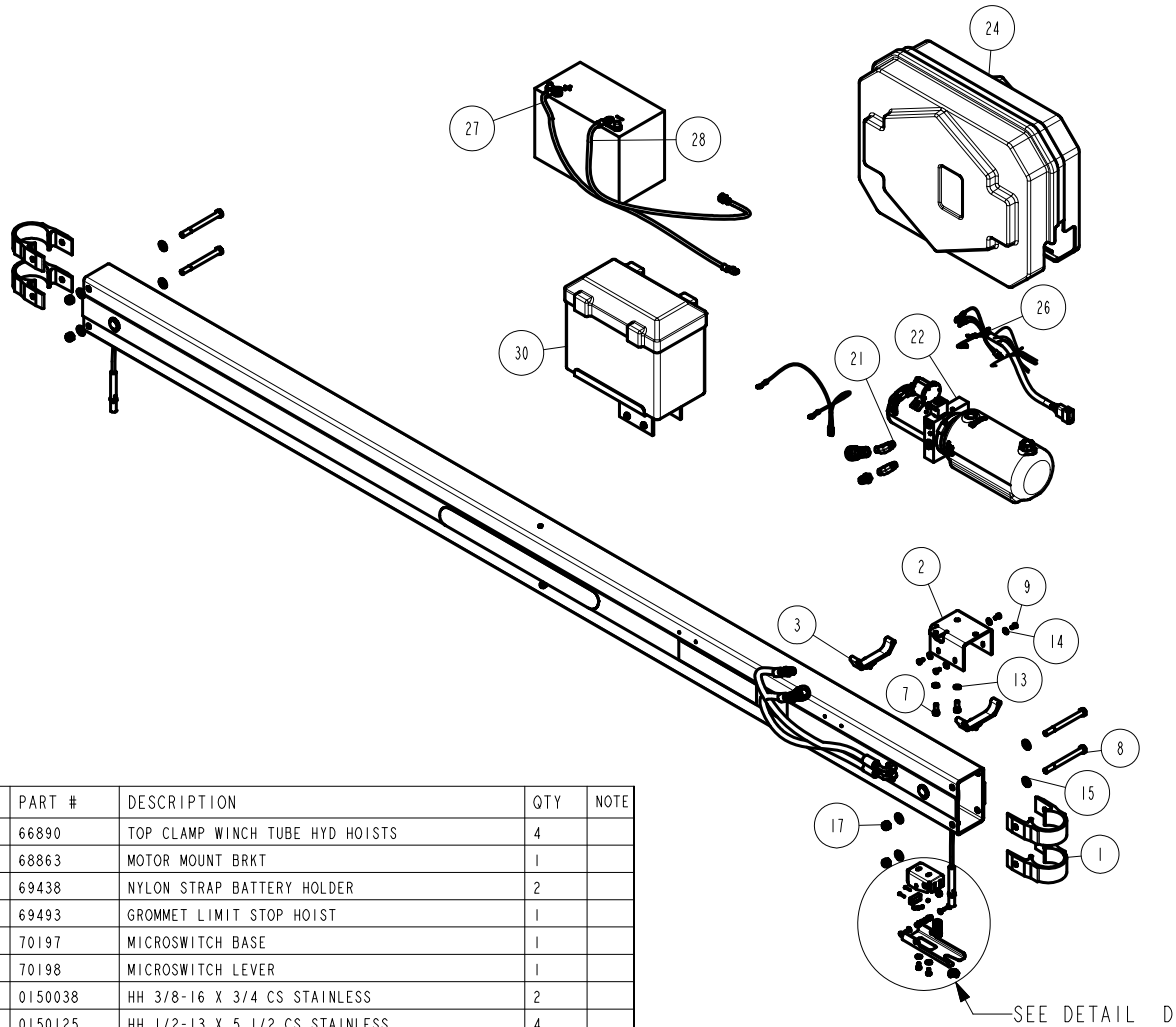

DETAIL A
SCALE 0.125

Platform Assembly

DETAIL C
SCALE 0.125

DETAIL B
SCALE 0.125

ITEM	PART #	DESCRIPTION	QTY	NOTE
1	60989	BUSHING STAINLESS STEEL (BOAT LIF	2	
2	61054	PLATFORM I BEAM 3X5X126 1/4	2	
3	70216	CRADLE TUBE ALUM 120 (2.120 X 5.75)	2	
4	70218	ANGLE ALUM HOIST I BEAM	8	
5	0150022	HH 5/16-18 X 3/4 CS STAINLESS	16	
6	0150107	HH 1/2-13 X 3 CS GR5	2	
7	0250103	CARR 3/8-16 X 1 1/4 SS	4	
8	0250130	CARR 3/8-16 X 1 GR5	16	
9	1350085	WASHER USS FLAT 5/16 STAINLESS	32	
10	1350095	WASHER USS FLAT 3/8 STAINLESS	20	
11	1350100	WASHER USS FLAT 1/2 STAINLESS	4	
12	1440365	HEX LOCKNUT 5/16-18 BRASS /NYLON	16	
13	1440366	HEX LOCKNUT 3/8 BRASS/NYLON INSERT	20	
14	1450357	HEX LOCKNUT NYLON 1/2-13 STAINLESS	2	
15	1540411	STAINLESS STEEL PIN	4	
16	1550078	COTTER KEY 3/16 X 1	8	
17	3110389	CABLE LEVEL STAINLESS V120H	2	
18	3510099	BUSHING - NYLATRON V-HOIST	2	
19	3510194	PULLEY 5IN	4	
20	3510392	CORNER GUIDE MOLDED HOIST 2010	4	

These will be the parts for Drop Side Assembly and also the Leg Caps if no canopy is used.

Lift Tube Assembly

ITEM	PART #	DESCRIPTION	QTY	NOTE
1	70085	WINCH TUBE V40120 HYD	1	
2	0150062	HH 3/8-16 X 4 1/2 CS STAINLESS	1	
3	0810936	SCREW #12-24 XI 1/4 HWH SELF DRILL	1	
4	1450099	HEX LOCKNUT 3/8 SS W/NYLON INSER	1	
5	1540407	ROLL PIN - 1/8 X 1/2"	2	
6	1540455	PIN - PULLEY W/SNAP RING	2	
7	1750026	SNAP RING I 1/4 EXTERNAL SS	4	
8	3210110	HYDRAULIC COUPLER 3/8 FEMALE	1	
9	3210111	HYDRAULIC COUPLER 3/8 MALE	1	
10	3210122	ADAPTER 6 JIC -6 ORING MALE - SHORT	2	
11	3210143	HYD CYLINDER 4000 LBS LIFT	1	
12	3210148	HOSE ASSEMBLY - SIZE 06 HYD	2	
13	3510232	SHEEVE PULLEY 6 1/2IN NYLON	3	
14	4811446	DECAL CAUTION WARNING	1	
15	4811457	DECAL SHORESTATION ALUM HYDRAULIC	2	
16	4811481	DECAL BIODEGRADABLE OIL	1	
17	4850356	DECAL CAUTION MAX LOAD	1	