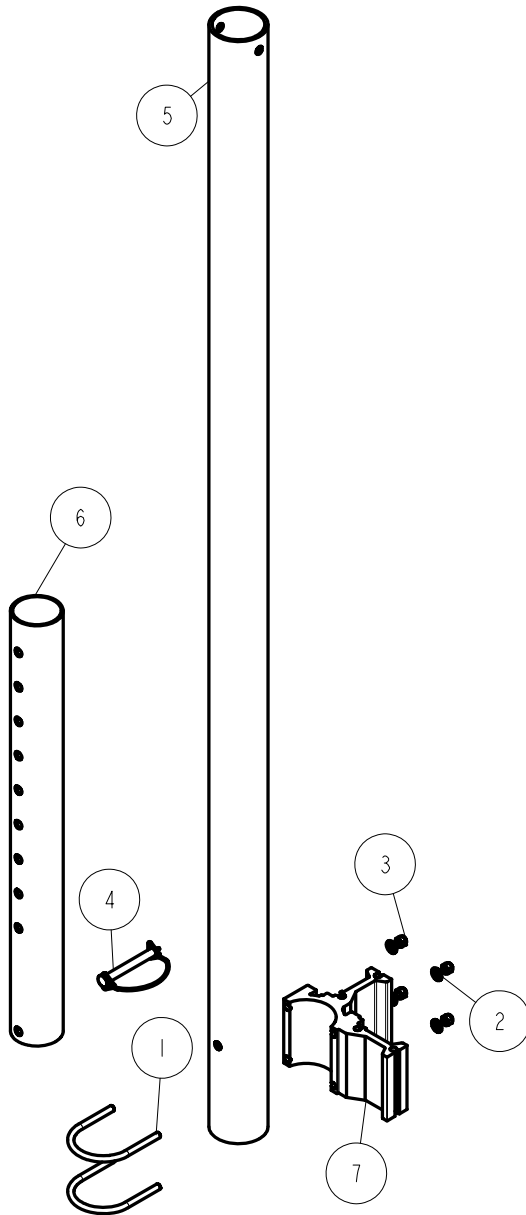

The following are the parts needed for the assemblies as shown. Note all HA bundles come with their own assembly instructions and parts breakdown.

ITEM	PART #	DESCRIPTION	QTY	NOTE
1	0250130	CARR 3/8-16 X 1 GR5	2	
2	1440366	HEX LOCKNUT 3/8 BRASS/NYLON INSERT	2	
3	A103	ALUM BASE PAD	1	
4	A104	ALUM BASE PAD CHANNEL CLAMP	1	

ITEM	PART #	DESCRIPTION	QTY	NOTE
1	1550300	HAIR PIN COTTER #207 3/32 SS	1	
2	3510014	GRIP BLACK 1/2 ID X 4 1/2 LONG	1	
3	A141	LEG LIFT ROD(BOAT LIFT)	1	

These are the left front and right front legs that are included in the leg bundle for you lift.

ITEM	PART #	DESCRIPTION	QTY	NOTE
1	0350097	RUB 3/8-16 X 3 7/8 X 4 5/8 SS	2	
2	1350095	WASHER USS FLAT 3/8 STAINLESS	4	
3	1450099	HEX LOCKNUT 3/8 SS W/NYLON INSER	4	
4	1540306	PIN STAINLESS STEEL W/RETAINER	1	
-	4811312	DECAL CLAMP ARROW ALUM HOIST	1	
-	4811450	DECAL WINCH TUBE GUIDE POST	1	
5	A101	WINCH POST 3 1/2"OD X 80"	1	
6	A102	ADJUSTABLE LEG 3 1/8OD X 30 1/2	1	
7	A110	LOWER CORNER BLOCK 5IN FRAME	1	

ITEM	PART #	DESCRIPTION	QTY	NOTE
1	0350097	RUB 3/8-16 X 3 7/8 X 4 5/8 SS	2	
2	1350095	WASHER USS FLAT 3/8 STAINLESS	4	
3	1450099	HEX LOCKNUT 3/8 SS W/NYLON INSER	4	
4	1540306	PIN STAINLESS STEEL W/RETAINER	1	
-	4811312	DECAL CLAMP ARROW ALUM HOIST	1	
5	A101	WINCH POST 3 1/2"OD X 80"	1	
6	A102	ADJUSTABLE LEG 3 1/8OD X 30 1/2	1	
7	A110	LOWER CORNER BLOCK 5IN FRAME	1	