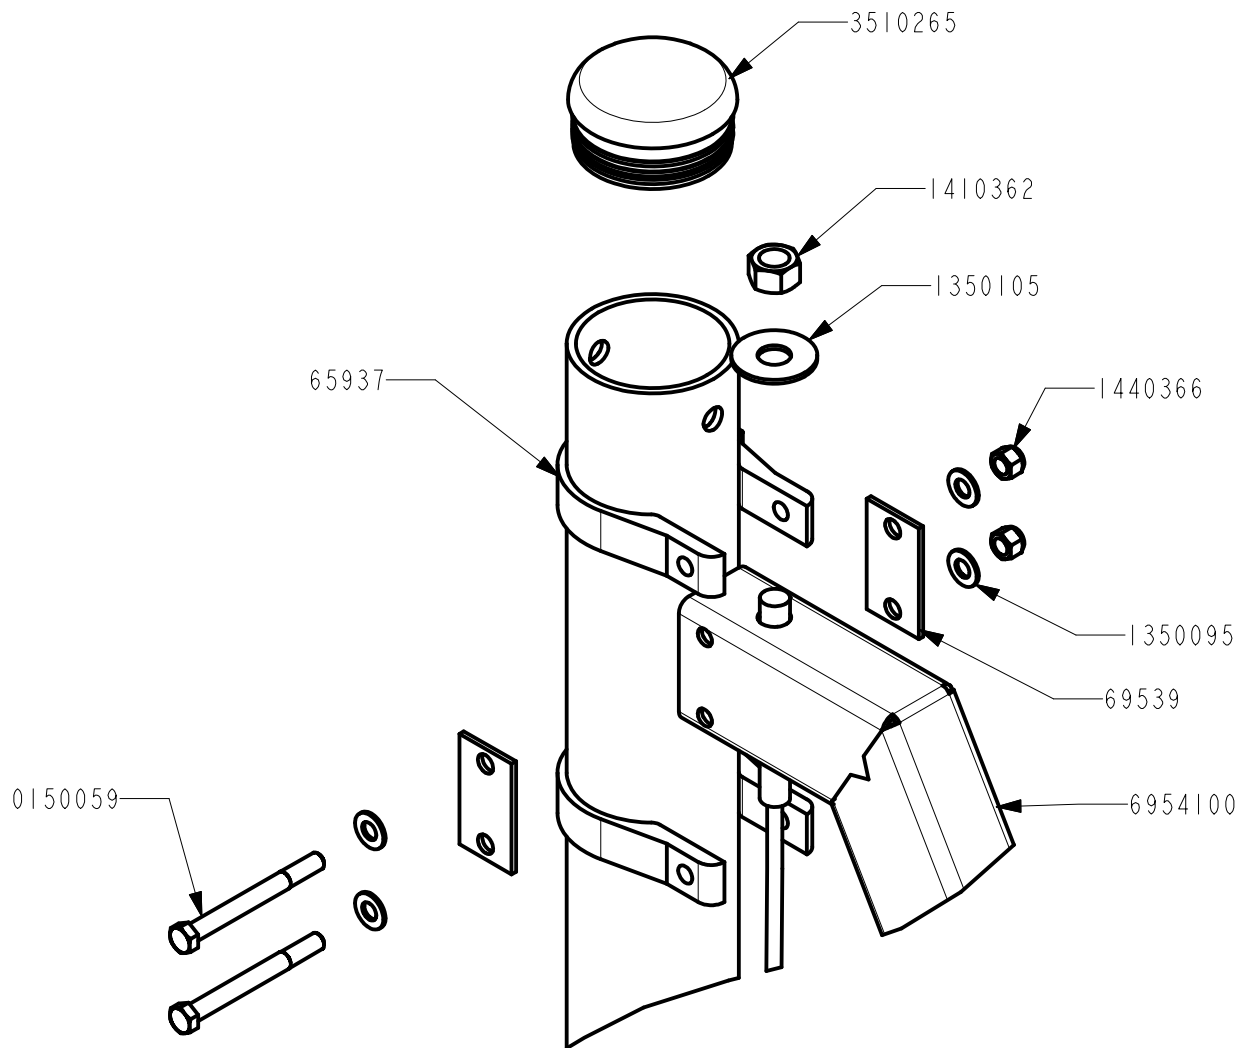

DETAIL A
SCALE 0.125

Platform Assembly

DETAIL C
SCALE 0.125

DETAIL B
SCALE 0.125

ITEM	PART #	DESCRIPTION	QTY	NOTE
1	60989	BUSHING STAINLESS STEEL (BOAT LIF	2	
2	61054	PLATFORM I BEAM 3X5X126 1/4	2	
3	70216	CRADLE TUBE ALUM 120 (2.120 X 5.75)	2	
4	70218	ANGLE ALUM HOIST I BEAM	8	
5	0150022	HH 5/16-18 X 3/4 CS STAINLESS	16	
6	0150107	HH 1/2-13 X 3 CS GR5	2	
7	0250103	CARR 3/8-16 X 1 1/4 SS	4	
8	0250130	CARR 3/8-16 X 1 GR5	16	
9	1350085	WASHER USS FLAT 5/16 STAINLESS	32	
10	1350095	WASHER USS FLAT 3/8 STAINLESS	20	
11	1350100	WASHER USS FLAT 1/2 STAINLESS	4	
12	1440365	HEX LOCKNUT 5/16-18 BRASS /NYLON	16	
13	1440366	HEX LOCKNUT 3/8 BRASS/NYLON INSERT	20	
14	1450357	HEX LOCKNUT NYLON 1/2-13 STAINLESS	2	
15	1540411	STAINLESS STEEL PIN	4	
16	1550078	COTTER KEY 3/16 X 1	8	
17	3110389	CABLE LEVEL STAINLESS V120H	2	
18	3510099	BUSHING - NYLATRON V-HOIST	2	
19	3510194	PULLEY 5IN	4	
20	3510392	CORNER GUIDE MOLDED HOIST 2010	4	

These will be the parts for Drop Side Assembly and also the Leg Caps if no canopy is used.

Lift Tube Assembly

ITEM	PART #	DESCRIPTION	QTY	NOTE
1	70085	WINCH TUBE V40120 HYD	1	
2	0150062	HH 3/8-16 X 4 1/2 CS STAINLESS	1	
3	0810936	SCREW #12-24 XI 1/4 HWH SELF DRILL	1	
4	1450099	HEX LOCKNUT 3/8 SS W/NYLON INSER	1	
5	1540407	ROLL PIN - 1/8 X 1/2"	2	
6	1540455	PIN - PULLEY W/SNAP RING	2	
7	1750026	SNAP RING I 1/4 EXTERNAL SS	4	
8	3210110	HYDRAULIC COUPLER 3/8 FEMALE	1	
9	3210111	HYDRAULIC COUPLER 3/8 MALE	1	
10	3210122	ADAPTER 6 JIC -6 ORING MALE - SHORT	2	
11	3210143	HYD CYLINDER 4000 LBS LIFT	1	
12	3210148	HOSE ASSEMBLY - SIZE 06 HYD	2	
13	3510232	SHEEVE PULLEY 6 1/2IN NYLON	3	
14	4811446	DECAL CAUTION WARNING	1	
15	4811457	DECAL SHORESTATION ALUM HYDRAULIC	2	
16	4811481	DECAL BIODEGRADABLE OIL	1	
17	4850356	DECAL CAUTION MAX LOAD	1	