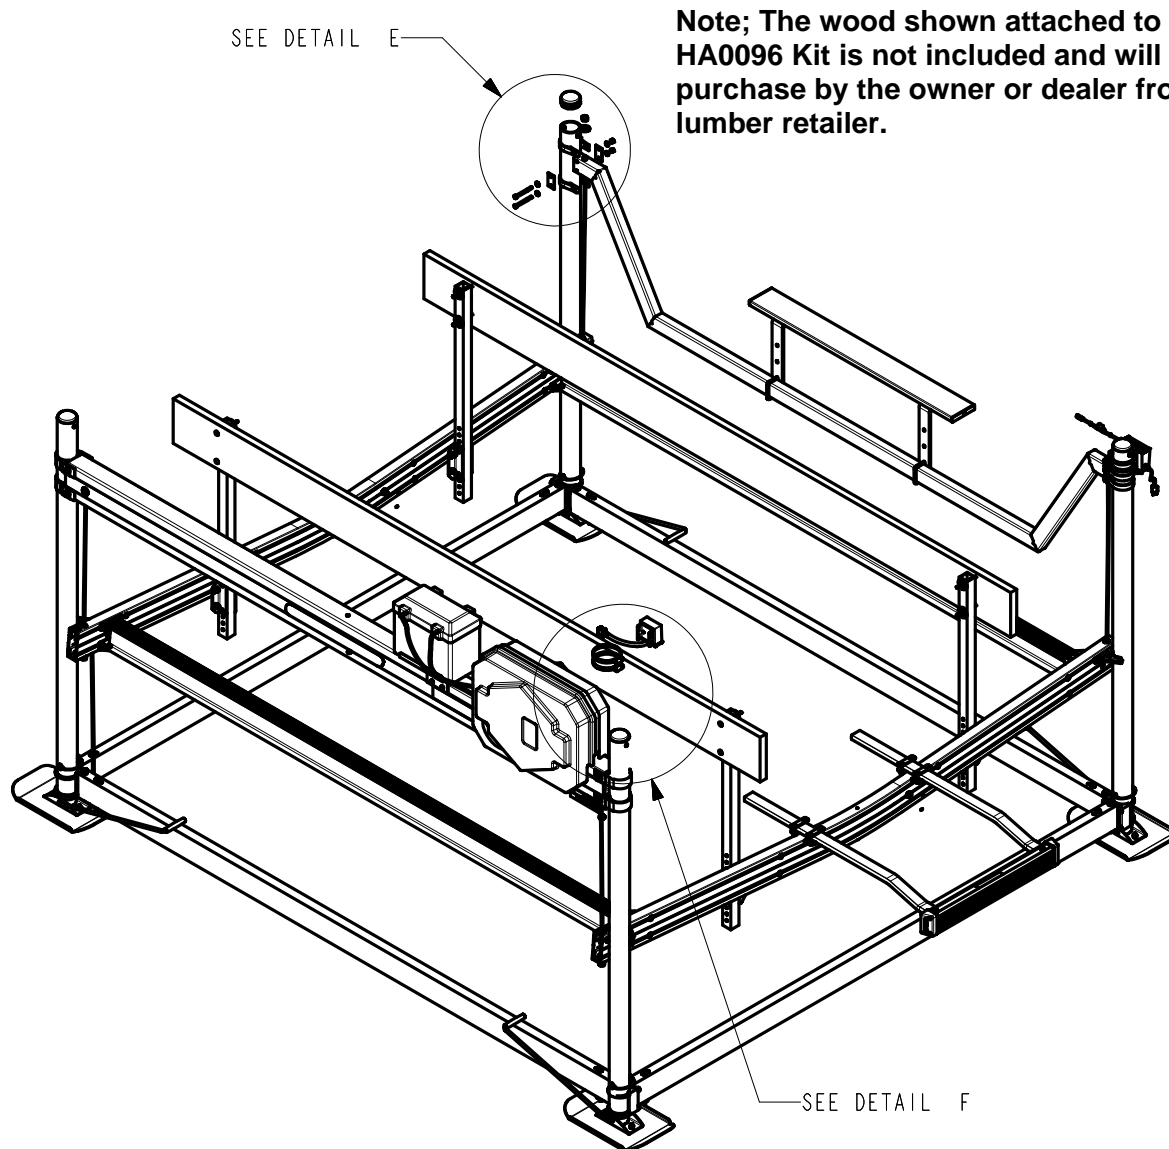

SSV40120HS, SSV40108HSDW, SSPV40120HS, & SSV40120HSDW 4000lb 120 Wide Alum V-Frame 12Volt DC Hydraulic Lift

SSV40120HS

66659	Drop Side Bundle V40108/120 HY
66662	Lower Frame Bundle 40120H/50120
70226	Platform Bundle Alum40120 HYD
70403	Leg Bundle V40108/120 HYDSS
70090	Hyd Lift Tube Assy 40108/120 HY
70099	Cover DC & Hardware
70406	Hdwe Box SSV40108/120 HYDSS
70700	Pump Assy 12V Hdwe Box 2010
70625	Lit Packet SSV40120HS/DW/PV
HA0086	Bunk Poly 4000H/6000M/E Hoist
HA0087	Motor Stop Bundle 5.75Alum V-F
HA0090	Adjustable Step-Hoist Eon
HA0109	Battery Box & Brkt Hyd Winch Tube
HA0083	Battery Tender 12 volt & Hdwe

SSV40120HSDW

66659	Drop Side Bundle V40108/120 HY
66662	Lower Frame Bundle 40120H/50120
70226	Platform Bundle Alum40120 HYD
70404	Leg Bundle V40108/120 HYDSSDW
70090	Hyd Lift Tube Assy 40108/120 HY
70099	Cover DC & Hardware
70406	Hdwe Box SSV40108/120 HYDSS
70700	Pump Assy 12V Hdwe Box 2010
70625	Lit Packet SSV40120HS/DW/PV
HA0086	Bunk Poly 4000H/6000M/E Hoist
HA0087	Motor Stop Bundle 5.75Alum V-F
HA0090	Adjustable Step-Hoist Eon
HA0109	Battery Box & Brkt Hyd Winch Tube
HA0083	Battery Tender 12 volt & Hdwe

ITEM	PART #	DESCRIPTION	QTY	NOTE
1	0350097	RUB 3/8-16 X 3 7/8 X 4 5/8 SS	2	
2	1350095	WASHER USS FLAT 3/8 STAINLESS	4	
3	1450099	HEX LOCKNUT 3/8 SS W/NYLON INSER	4	
4	1540306	PIN STAINLESS STEEL W/RETAINER	1	
-	4811312	DECAL CLAMP ARROW ALUM HOIST	1	
-	4811450	DECAL WINCH TUBE GUIDE POST	1	
5	A101	WINCH POST 3 1/2"OD X 80"	1	
6	A102	ADJUSTABLE LEG 3 1/8OD X 30 1/2	1	
7	A110	LOWER CORNER BLOCK 5IN FRAME	1	

ITEM	PART #	DESCRIPTION	QTY	NOTE
1	0350097	RUB 3/8-16 X 3 7/8 X 4 5/8 SS	2	
2	1350095	WASHER USS FLAT 3/8 STAINLESS	4	
3	1450099	HEX LOCKNUT 3/8 SS W/NYLON INSER	4	
4	1540306	PIN STAINLESS STEEL W/RETAINER	1	
-	4811312	DECAL CLAMP ARROW ALUM HOIST	1	
5	A101	WINCH POST 3 1/2"OD X 80"	1	
6	A102	ADJUSTABLE LEG 3 1/8OD X 30 1/2	1	
7	A110	LOWER CORNER BLOCK 5IN FRAME	1	