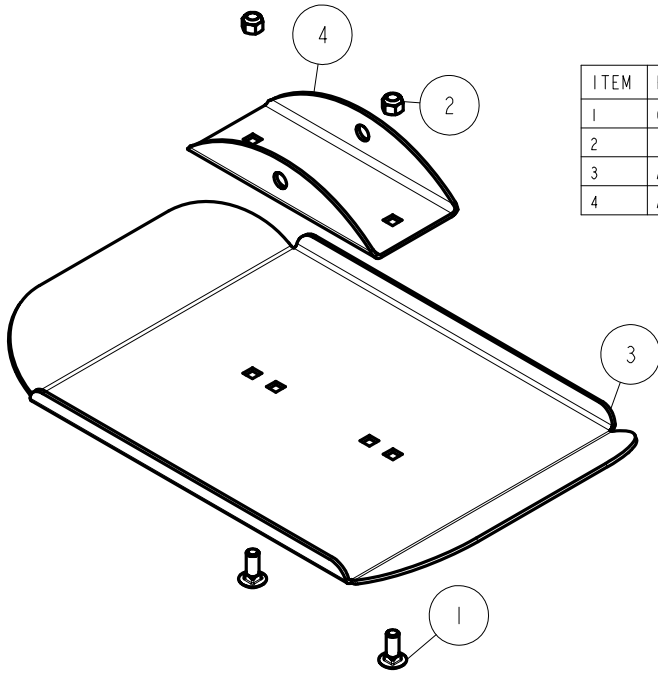

The following are the parts needed for the assemblies as shown. Note all HA bundles come with their own assembly instructions and parts breakdown.

ITEM	PART #	DESCRIPTION	QTY	NOTE
1	0250130	CARR 3/8-16 X 1 GR5	2	
2	1440366	HEX LOCKNUT 3/8 BRASS/NYLON INSERT	2	
3	A103	ALUM BASE PAD	1	
4	A104	ALUM BASE PAD CHANNEL CLAMP	1