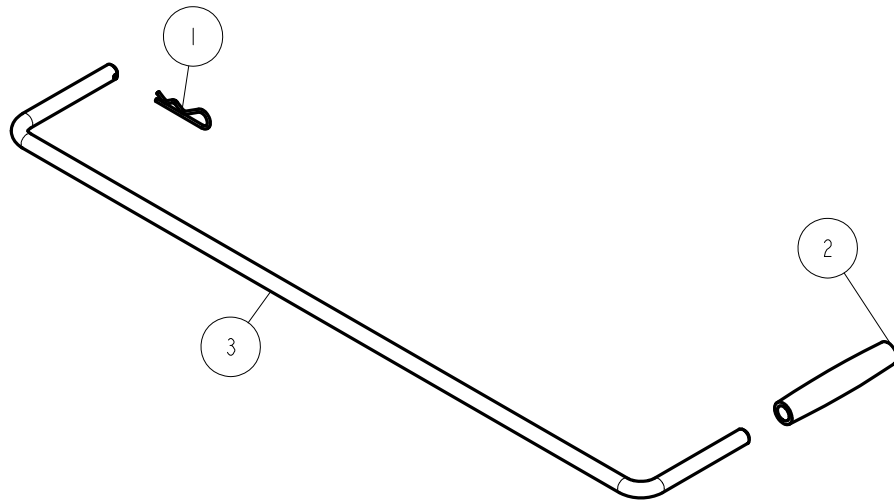

Note; The wood shown attached to the HA0096 Kit is not included and will have to purchase by the owner or dealer from a local lumber retailer.

SSPV40120HS

- 66659 Drop Side Bundle V40108/120 HY
- 66662 Lower Frame Bundle 40120H/50120
- 70226 Platform Bundle Alum40120 HYD
- 70403 Leg Bundle V40108/120 HYDSS
- 70090 Hyd Lift Tube Assy 40108/120 HY
- 70099 Cover DC & Hardware
- 70406 Hdwe Box SSV40108/120 HYDSS
- 70700 Pump Assy 12V Hdwe Box 2010
- 70625 Lit Packet SSV40120HS/DW/PV
- HA0096 Pontoon Kit V-Alum Cradle
- HA0090 Adjustable Step-Hoist Eon
- HA0109 Battery Box & Brkt Hyd Winch Tube
- HA0083 Battery Tender 12 volt & Hdwe

SSPV40120HSDW

- 66659 Drop Side Bundle V40108/120 HY
- 66662 Lower Frame Bundle 40120H/50120
- 70226 Platform Bundle Alum40120 HYD
- 70404 Leg Bundle V40108/120 HYDSSDW
- 70090 Hyd Lift Tube Assy 40108/120 HY
- 70099 Cover DC & Hardware
- 70406 Hdwe Box SSV40108/120 HYDSS
- 70700 Pump Assy 12V Hdwe Box 2010
- 70625 Lit Packet SSV40120HS/DW/PV
- HA0096 Pontoon Kit V-Alum Cradle
- HA0090 Adjustable Step-Hoist Eon
- HA0109 Battery Box & Brkt Hyd Winch Tube
- HA0083 Battery Tender 12 volt & Hdwe

The following are the parts needed for the assemblies as shown. Note all HA bundles come with their own assembly instructions and parts breakdown.

ITEM	PART #	DESCRIPTION	QTY	NOTE
1	0250130	CARR 3/8-16 X 1 GR5	2	
2	1440366	HEX LOCKNUT 3/8 BRASS/NYLON INSERT	2	
3	A103	ALUM BASE PAD	1	
4	A104	ALUM BASE PAD CHANNEL CLAMP	1	

ITEM	PART #	DESCRIPTION	QTY	NOTE
1	0350097	RUB 3/8-16 X 3 7/8 X 4 5/8 SS	2	
2	1350095	WASHER USS FLAT 3/8 STAINLESS	4	
3	1450099	HEX LOCKNUT 3/8 SS W/NYLON INSER	4	
4	1540306	PIN STAINLESS STEEL W/RETAINER	1	
-	4811312	DECAL CLAMP ARROW ALUM HOIST	1	
-	4811450	DECAL WINCH TUBE GUIDE POST	1	
5	A101	WINCH POST 3 1/2"OD X 80"	1	
6	A102	ADJUSTABLE LEG 3 1/8OD X 30 1/2	1	
7	A110	LOWER CORNER BLOCK 5IN FRAME	1	