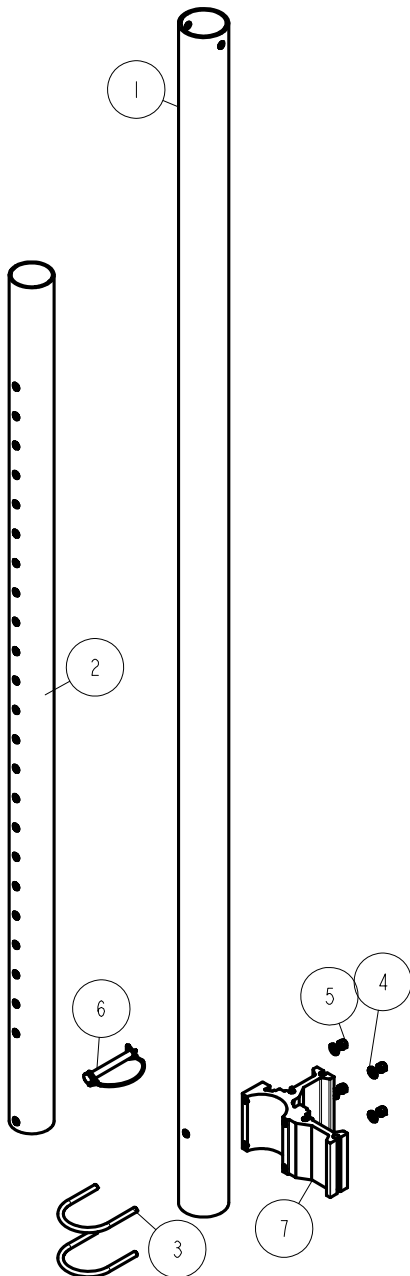

These are the left front and right front leg assemblies included in the deep water leg bundle.

ITEM	PART #	DESCRIPTION	QTY	NOTE
1	67224	GUIDE POST DW 3 1/2 X 100 3/8	1	
2	67225	ADJ LEG DW 3.125 X 72	1	
3	0350097	RUB 3/8-16 X 3 7/8 X 4 5/8 SS	2	
4	1350095	WASHER USS FLAT 3/8 STAINLESS	4	
5	1450099	HEX LOCKNUT 3/8 SS W/NYLON INSER	4	
6	1540306	PIN STAINLESS STEEL W/RETAINER	1	
-	4811312	DECAL CLAMP ARROW ALUM HOIST	1	
-	4811450	DECAL WINCH TUBE GUIDE POST	1	
7	A110	LOWER CORNER BLOCK 5IN FRAME	1	

ITEM	PART #	DESCRIPTION	QTY	NOTE
1	67224	GUIDE POST DW 3 1/2 X 100 3/8	1	
2	67225	ADJ LEG DW 3.125 X 72	1	
3	0350097	RUB 3/8-16 X 3 7/8 X 4 5/8 SS	2	
4	1350095	WASHER USS FLAT 3/8 STAINLESS	4	
5	1450099	HEX LOCKNUT 3/8 SS W/NYLON INSER	4	
6	1540306	PIN STAINLESS STEEL W/RETAINER	1	
-	4811312	DECAL CLAMP ARROW ALUM HOIST	1	
7	A110	LOWER CORNER BLOCK 5IN FRAME	1