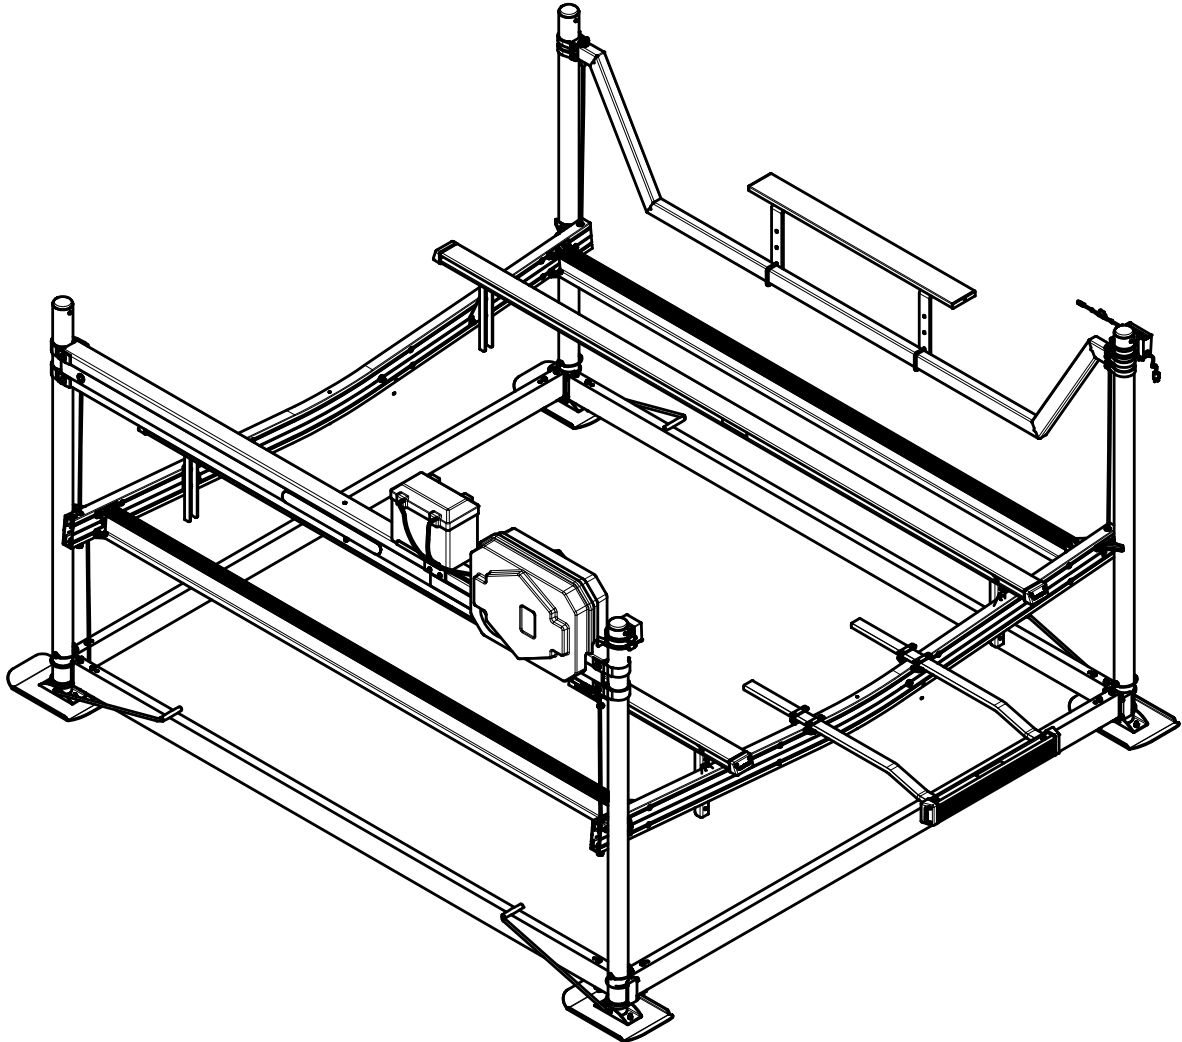

SSV40120HS, SSV40108HSDW, SSPV40120HS, & SSV40120HSDW 4000lb 120 Wide Alum V-Frame 12Volt DC Hydraulic Lift

SSV40120HS

66659	Drop Side Bundle V40108/120 HY
66662	Lower Frame Bundle 40120H/50120
70226	Platform Bundle Alum40120 HYD
70403	Leg Bundle V40108/120 HYDSS
70090	Hyd Lift Tube Assy 40108/120 HY
70099	Cover DC & Hardware
70406	Hdwe Box SSV40108/120 HYDSS
70700	Pump Assy 12V Hdwe Box 2010
70625	Lit Packet SSV40120HS/DW/PV
HA0086	Bunk Poly 4000H/6000M/E Hoist
HA0087	Motor Stop Bundle 5.75Alum V-F
HA0090	Adjustable Step-Hoist Eon
HA0109	Battery Box & Brkt Hyd Winch Tube
HA0083	Battery Tender 12 volt & Hdwe

SSV40120HSDW

66659	Drop Side Bundle V40108/120 HY
66662	Lower Frame Bundle 40120H/50120
70226	Platform Bundle Alum40120 HYD
70404	Leg Bundle V40108/120 HYDSSDW
70090	Hyd Lift Tube Assy 40108/120 HY
70099	Cover DC & Hardware
70406	Hdwe Box SSV40108/120 HYDSS
70700	Pump Assy 12V Hdwe Box 2010
70625	Lit Packet SSV40120HS/DW/PV
HA0086	Bunk Poly 4000H/6000M/E Hoist
HA0087	Motor Stop Bundle 5.75Alum V-F
HA0090	Adjustable Step-Hoist Eon
HA0109	Battery Box & Brkt Hyd Winch Tube
HA0083	Battery Tender 12 volt & Hdwe