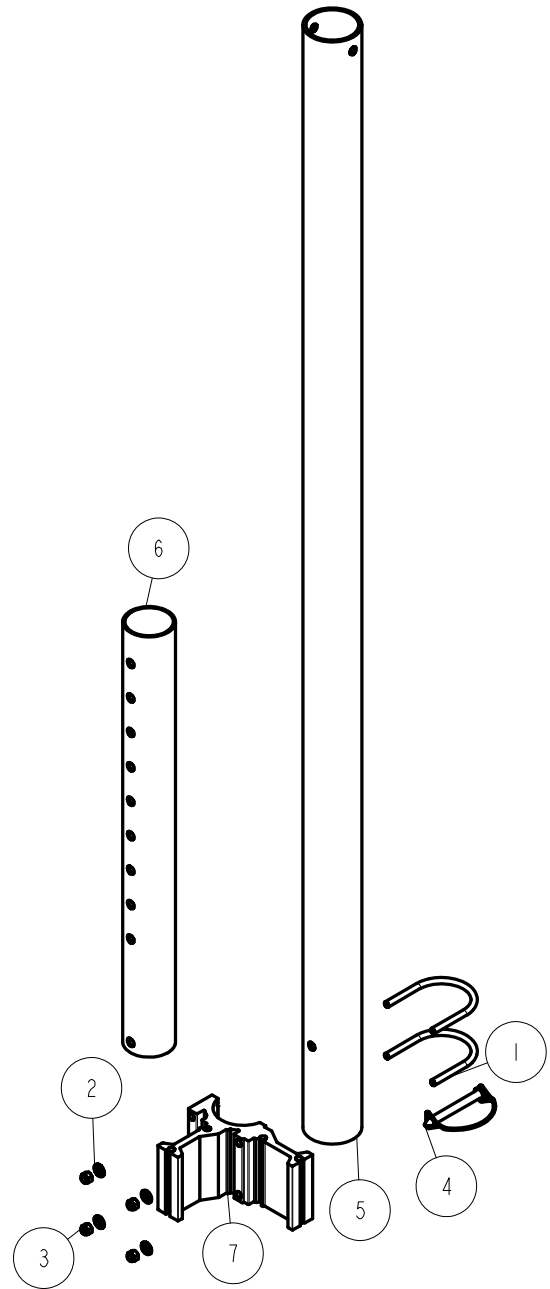

The following are the parts needed for the assemblies as shown. Note all HA bundles come with their own assembly instructions and parts breakdown.

ITEM	PART #	DESCRIPTION	QTY	NOTE
1	0250130	CARR 3/8-16 X 1 GR5	2	
2	1440366	HEX LOCKNUT 3/8 BRASS/NYLON INSERT	2	
3	A103	ALUM BASE PAD	1	
4	A104	ALUM BASE PAD CHANNEL CLAMP	1	

ITEM	PART #	DESCRIPTION	QTY	NOTE
1	1550300	HAIR PIN COTTER #207 3/32 SS	1	
2	3510014	GRIP BLACK 1/2 ID X 4 1/2 LONG	1	
3	A141	LEG LIFT ROD(BOAT LIFT)	1	

These are the left front and right front legs that are included in the leg bundle for you lift.

ITEM	PART #	DESCRIPTION	QTY	NOTE
1	0350097	RUB 3/8-16 X 3 7/8 X 4 5/8 SS	2	
2	1350095	WASHER USS FLAT 3/8 STAINLESS	4	
3	1450099	HEX LOCKNUT 3/8 SS W/NYLON INSER	4	
4	1540306	PIN STAINLESS STEEL W/RETAINER	1	
-	4811312	DECAL CLAMP ARROW ALUM HOIST	1	
-	4811450	DECAL WINCH TUBE GUIDE POST	1	
5	A101	WINCH POST 3 1/2"OD X 80"	1	
6	A102	ADJUSTABLE LEG 3 1/8OD X 30 1/2	1	
7	A110	LOWER CORNER BLOCK 5IN FRAME	1	

ITEM	PART #	DESCRIPTION	QTY	NOTE
1	0350097	RUB 3/8-16 X 3 7/8 X 4 5/8 SS	2	
2	1350095	WASHER USS FLAT 3/8 STAINLESS	4	
3	1450099	HEX LOCKNUT 3/8 SS W/NYLON INSER	4	
4	1540306	PIN STAINLESS STEEL W/RETAINER	1	
-	4811312	DECAL CLAMP ARROW ALUM HOIST	1	
5	A101	WINCH POST 3 1/2"OD X 80"	1	
6	A102	ADJUSTABLE LEG 3 1/8OD X 30 1/2	1	
7	A110	LOWER CORNER BLOCK 5IN FRAME	1	