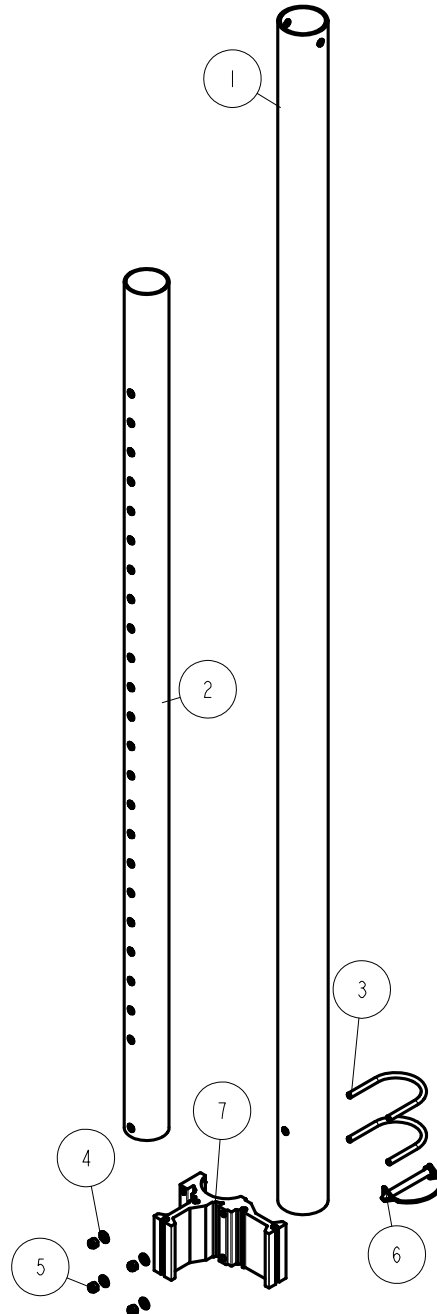

These are the left front and right front leg assemblies included in the deep water leg bundle.

ITEM	PART #	DESCRIPTION	QTY	NOTE
1	67224	GUIDE POST DW 3 1/2 X 100 3/8	1	
2	67225	ADJ LEG DW 3.125 X 72	1	
3	0350097	RUB 3/8-16 X 3 7/8 X 4 5/8 SS	2	
4	1350095	WASHER USS FLAT 3/8 STAINLESS	4	
5	1450099	HEX LOCKNUT 3/8 SS W/NYLON INSER	4	
6	1540306	PIN STAINLESS STEEL W/RETAINER	1	
-	4811312	DECAL CLAMP ARROW ALUM HOIST	1	
-	4811450	DECAL WINCH TUBE GUIDE POST	1	
7	A110	LOWER CORNER BLOCK 5IN FRAME	1	

ITEM	PART #	DESCRIPTION	QTY	NOTE
1	67224	GUIDE POST DW 3 1/2 X 100 3/8	1	
2	67225	ADJ LEG DW 3.125 X 72	1	
3	0350097	RUB 3/8-16 X 3 7/8 X 4 5/8 SS	2	
4	1350095	WASHER USS FLAT 3/8 STAINLESS	4	
5	1450099	HEX LOCKNUT 3/8 SS W/NYLON INSER	4	
6	1540306	PIN STAINLESS STEEL W/RETAINER	1	
-	4811312	DECAL CLAMP ARROW ALUM HOIST	1	
7	A110	LOWER CORNER BLOCK 5IN FRAME	1