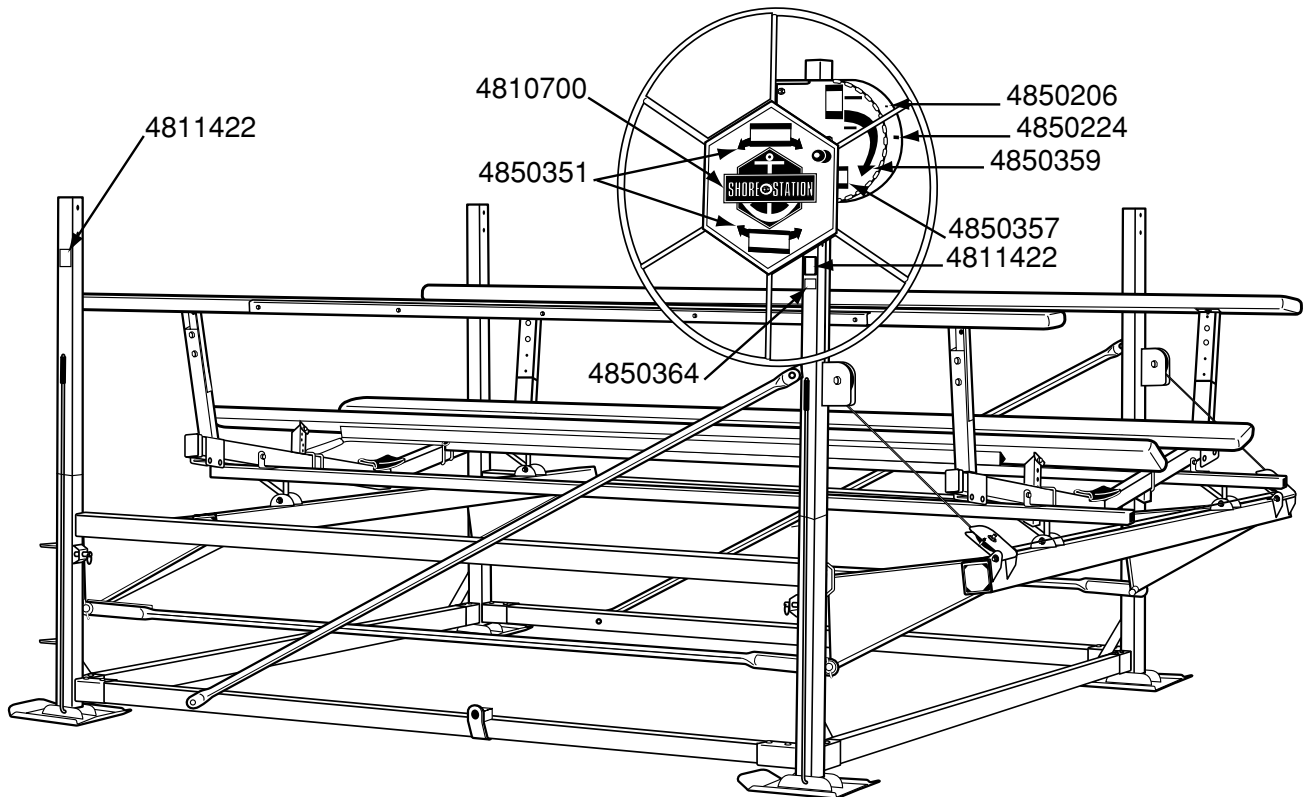

### SSV45120 Decal Placement

#### Decals:

4850351	Decal - Warning Up Down SpinWheel .....	2
4810700	Decal - Big Wheel, Embossed .....	1
4850224	Decal - Caution Inspect Cables .....	1
4850206	Decal - Lubrication Tube .....	1
4850357	Decal - Caution Max Load 45120 Hoist .....	1
4850359	Decal - Caution Arrow Raise Clockwise .....	1
4811422	Decal - Caution Pinch Point .....	4
4850364	Decal - Warning Safety Instruction .....	1