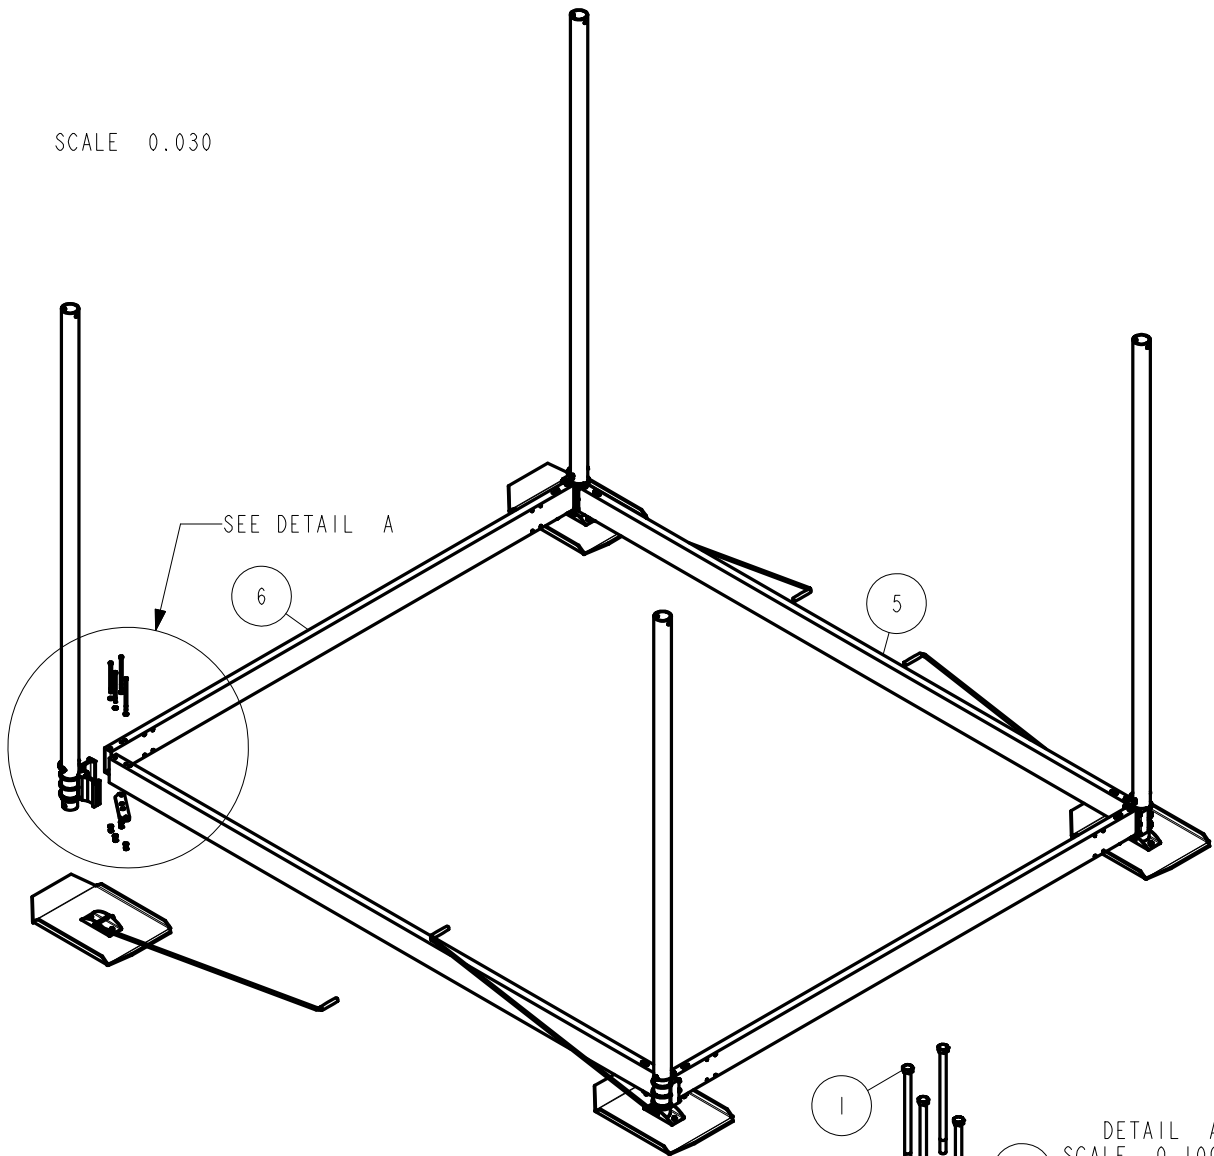

Note; All HA Kits contain assembly, adjustment and parts information on the literature included in the kit.

ITEM	PART #	DESCRIPTION	QTY	NOTE
1	0250130	CARR 3/8-16 X 1 GR5	2	
2	1440366	HEX LOCKNUT 3/8 BRASS/NYLON INSERT	2	
3	A104	ALUM BASE PAD CHANNEL CLAMP	1	
4	A313	ALUM BASE PAD LARGE 1/4IN	1	

SCALE 0.200

SCALE 0.125

ITEM	PART #	DESCRIPTION	QTY	NOTE
1	67220	LEG LIFT ROD(BOAT LIFT)	1	
2	1540300	HITCH PIN CLIP #7	1	
3	3510014	GRIP BLACK 1/2 ID X 4 1/2 LONG	1	

SCALE 0.075

SCALE 0.075

ITEM	PART #	DESCRIPTION	QTY	NOTE
1	67214	LEG TUBE FOR DEEP WATER V90132	1	
2	0350097	RUB 3/8-16 X 3 7/8 X 4 5/8 SS	3	
3	1350095	WASHER USS FLAT 3/8 STAINLESS	6	
4	1440366	HEX LOCKNUT 3/8 BRASS/NYLON INSERT	6	
5	1540306	PIN STAINLESS STEEL W/RETAINER	1	
-	4811312	DECAL CLAMP ARROW ALUM HOIST	1	
6	A302	LOWER CORNER BLOCK 6IN FRAME	1	
7	A309	GUIDE POST 3 1/2 X 120	1	

ITEM	PART #	DESCRIPTION	QTY	NOTE
1	67214	LEG TUBE FOR DEEP WATER V90132	1	
2	0350097	RUB 3/8-16 X 3 7/8 X 4 5/8 SS	3	
3	1350095	WASHER USS FLAT 3/8 STAINLESS	6	
4	1440366	HEX LOCKNUT 3/8 BRASS/NYLON INSERT	6	
5	1540306	PIN STAINLESS STEEL W/RETAINER	1	
-	4811312	DECAL CLAMP ARROW ALUM HOIST	1	
6	A302	LOWER CORNER BLOCK 6IN FRAME	1	
7	A309	GUIDE POST 3 1/2 X 120	1	

SCALE 0.030

ITEM	PART #	DESCRIPTION	QTY	NOTE
1	0150070	HH 3/8-16 X 7 CS GR5-STAINLESS	12	
2	0150071	HH 3/8-16 X 7 1/2 CS GR5-STAINLESS	4	
3	1350095	WASHER USS FLAT 3/8 STAINLESS	32	
4	1440366	HEX LOCKNUT 3/8 BRASS/NYLON INSERT	16	
5	A308	LOWER SIDEFAME TUBE 2 X 6 X 155	2	
6	A310	SPACER TUBE 131IN V80132H	2	