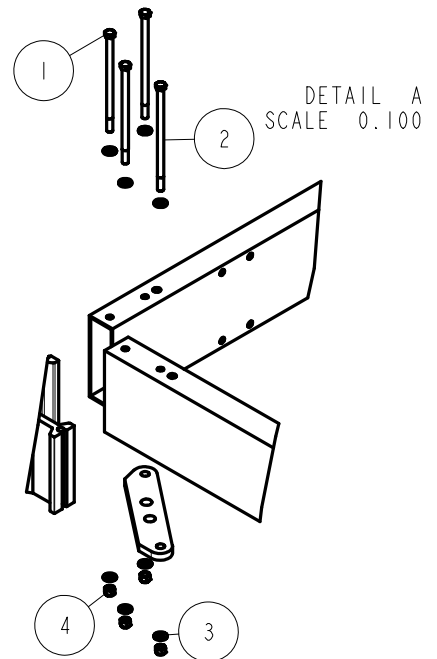

Note; All HA Kits contain assembly, adjustment and parts information on the literature included in the kit.

ITEM	PART #	DESCRIPTION	QTY	NOTE
1	0250130	CARR 3/8-16 X 1 GR5	2	
2	1440366	HEX LOCKNUT 3/8 BRASS/NYLON INSERT	2	
3	A104	ALUM BASE PAD CHANNEL CLAMP	1	
4	A313	ALUM BASE PAD LARGE 1/4IN	1	

SCALE 0.200

SCALE 0.125

ITEM	PART #	DESCRIPTION	QTY	NOTE
1	67220	LEG LIFT ROD(BOAT LIFT)	1	
2	1540300	HITCH PIN CLIP #7	1	
3	3510014	GRIP BLACK 1/2 ID X 4 1/2 LONG	1	

SCALE 0.075

SCALE 0.075

ITEM	PART #	DESCRIPTION	QTY	NOTE
1	67214	LEG TUBE FOR DEEP WATER V90132	1	
2	0350097	RUB 3/8-16 X 3 7/8 X 4 5/8 SS	3	
3	1350095	WASHER USS FLAT 3/8 STAINLESS	6	
4	1440366	HEX LOCKNUT 3/8 BRASS/NYLON INSERT	6	
5	1540306	PIN STAINLESS STEEL W/RETAINER	1	
-	4811312	DECAL CLAMP ARROW ALUM HOIST	1	
6	A302	LOWER CORNER BLOCK 6IN FRAME	1	
7	A309	GUIDE POST 3 1/2 X 120	1	

ITEM	PART #	DESCRIPTION	QTY	NOTE
1	67214	LEG TUBE FOR DEEP WATER V90132	1	
2	0350097	RUB 3/8-16 X 3 7/8 X 4 5/8 SS	3	
3	1350095	WASHER USS FLAT 3/8 STAINLESS	6	
4	1440366	HEX LOCKNUT 3/8 BRASS/NYLON INSERT	6	
5	1540306	PIN STAINLESS STEEL W/RETAINER	1	
-	4811312	DECAL CLAMP ARROW ALUM HOIST	1	
6	A302	LOWER CORNER BLOCK 6IN FRAME	1	
7	A309	GUIDE POST 3 1/2 X 120	1	

SCALE 0.030

ITEM	PART #	DESCRIPTION	QTY	NOTE
1	0150070	HH 3/8-16 X 7 CS GR5-STAINLESS	12	
2	0150071	HH 3/8-16 X 7 1/2 CS GR5-STAINLESS	4	
3	1350095	WASHER USS FLAT 3/8 STAINLESS	32	
4	1440366	HEX LOCKNUT 3/8 BRASS/NYLON INSERT	16	
5	A308	LOWER SIDEFAME TUBE 2 X 6 X 155	2	
6	A310	SPACER TUBE 131IN V80132H	2	