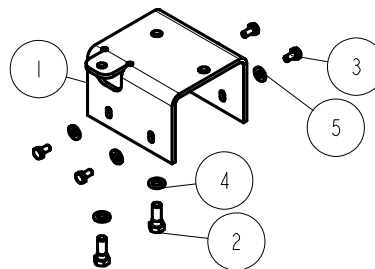

SCALE 0.055

ITEM	PART #	DESCRIPTION	QTY	NOTE
1	70113	GUIDE POST BRACE TUBE BUNDLE 80/100	1	
2	0150048	*HH 3/8-16 X 2 CS STAINLESS	4	
3	0150125	HH 1/2-13 X 5 1/2 CS STAINLESS	8	
4	1350095	WASHER USS FLAT 3/8 STAINLESS	8	
5	1350100	WASHER USS FLAT 1/2 STAINLESS	16	
6	1440366	HEX LOCKNUT 3/8 BRASS/NYLON INSERT	4	
7	1440367	HEX LOCKNUT 1/2-13 BRASS/NYLON	8	
8	A305	TOP RAIL TUBE BRACKET	4	

DETAIL D
SCALE 0.250

SCALE 0.055

3110434 - CABLE LONG WINCH TUBE 80132H

ITEM	PART #	DESCRIPTION	QTY	NOTE
1	0000911	LABEL W/PERMANENT ADHESIVE	1	
2	70087	HYD LIFT TUBE 80132H	1	
3	70101	WINCH TUBE MOUNT BRACKET 80132	8	
4	0150062	HH 3/8-16 X 4 1/2 CS STAINLESS	1	
5	0150125	HH 1/2-13 X 5 1/2 CS STAINLESS	4	
6	0850936	SCREW #12-24 X1 1/4HWH SELFDRILL SS	1	
7	1350100	WASHER USS FLAT 1/2 STAINLESS	8	
8	1440367	HEX LOCKNUT 1/2-13 BRASS/NYLON	4	
9	1450099	HEX LOCKNUT 3/8 SS W/NYLON INSER	1	
10	1540407	ROLL PIN - 1/8 X 1/2"	2	
11	1540455	PIN - PULLEY W/SNAP RING	2	
12	1750026	SNAP RING 1 1/4 EXTERNAL SS	4	
13	3210110	HYDRAULIC COUPLER 3/8 FEMALE	1	
14	3210111	HYDRAULIC COUPLER 3/8 MALE	1	
15	3210122	ADAPTER 6 JIC -6 ORING MALE - SHORT	2	
16	3210145	CYLINDER HYD 3 X 63IN	1	
17	3210148	HOSE ASSEMBLY - SIZE 06 HYD	2	
18	3510232	SHEEVE PULLEY 6 1/2IN NYLON	3	
19	4811446	DECAL CAUTION WARNING	1	
20	4811457	DECAL SHORESTATION ALUM HYDRAULIC	2	
21	4811481	DECAL BIODEGRADABLE OIL	1	
22	4811509	DECAL CAUTION CAPACITY 8000 LBS	1	
23	4850356	DECAL CAUTION MAX LOAD	1	

ITEM	PART #	DESCRIPTION	QTY	NOTE
1	68499	BRACKET - BOTTOM BRACE	8	
2	0340099	RUB 3/8-16 X 2 7/16 X 5 SS	8	
3	1350095	WASHER USS FLAT 3/8 STAINLESS	16	
4	1440366	HEX LOCKNUT 3/8 BRASS/NYLON INSERT	16	
5	A312	BRACE TUBE 80132/100132	4	