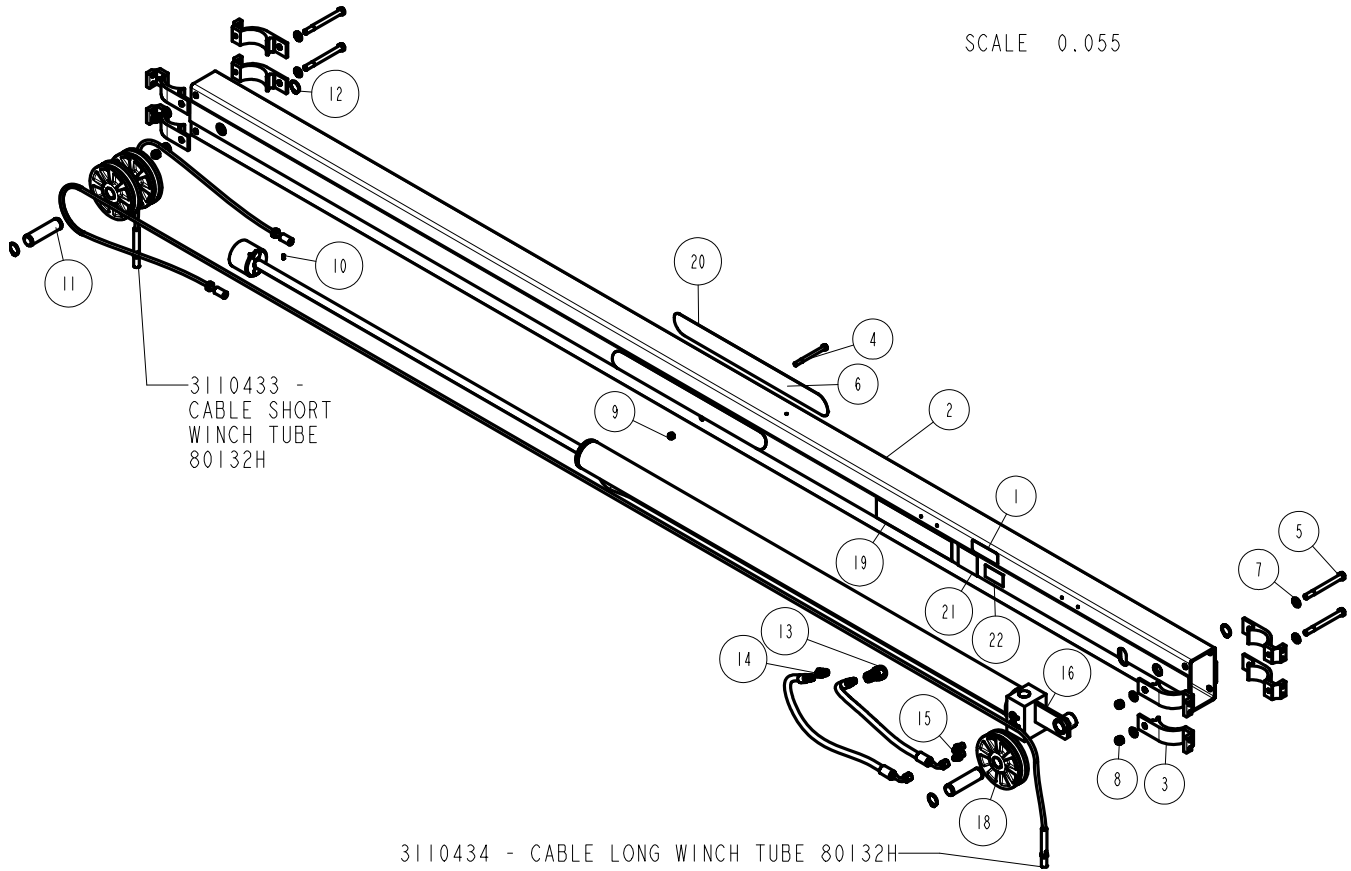

DETAIL D
SCALE 0.250

SCALE 0.055

3110434 - CABLE LONG WINCH TUBE 80132H

ITEM	PART #	DESCRIPTION	QTY	NOTE
1	0000911	LABEL W/PERMANENT ADHESIVE	1	
2	70087	HYD LIFT TUBE 80132H	1	
3	70101	WINCH TUBE MOUNT BRACKET 80132	8	
4	0150062	HH 3/8-16 X 4 1/2 CS STAINLESS	1	
5	0150125	HH 1/2-13 X 5 1/2 CS STAINLESS	4	
6	0850936	SCREW #12-24 X1 1/4HWH SELFDRILL SS	1	
7	1350100	WASHER USS FLAT 1/2 STAINLESS	8	
8	1440367	HEX LOCKNUT 1/2-13 BRASS/NYLON	4	
9	1450099	HEX LOCKNUT 3/8 SS W/NYLON INSER	1	
10	1540407	ROLL PIN - 1/8 X 1/2"	2	
11	1540455	PIN - PULLEY W/SNAP RING	2	
12	1750026	SNAP RING 1 1/4 EXTERNAL SS	4	
13	3210110	HYDRAULIC COUPLER 3/8 FEMALE	1	
14	3210111	HYDRAULIC COUPLER 3/8 MALE	1	
15	3210122	ADAPTER 6 JIC -6 ORING MALE - SHORT	2	
16	3210145	CYLINDER HYD 3 X 63IN	1	
17	3210148	HOSE ASSEMBLY - SIZE 06 HYD	2	
18	3510232	SHEEVE PULLEY 6 1/2IN NYLON	3	
19	4811446	DECAL CAUTION WARNING	1	
20	4811457	DECAL SHORESTATION ALUM HYDRAULIC	2	
21	4811481	DECAL BIODEGRADABLE OIL	1	
22	4811509	DECAL CAUTION CAPACITY 8000 LBS	1	
23	4850356	DECAL CAUTION MAX LOAD	1	