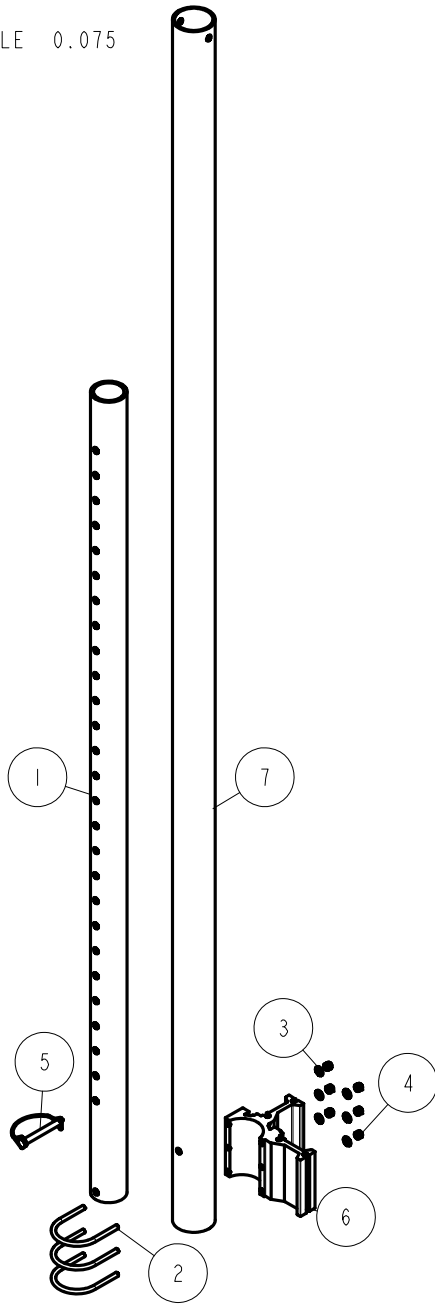

Note; All HA Kits contain assembly, adjustment and parts information on the literature included in the kit.

ITEM	PART #	DESCRIPTION	QTY	NOTE
1	0250130	CARR 3/8-16 X 1 GR5	2	
2	1440366	HEX LOCKNUT 3/8 BRASS/NYLON INSERT	2	
3	A104	ALUM BASE PAD CHANNEL CLAMP	1	
4	A313	ALUM BASE PAD LARGE 1/4IN	1	

SCALE 0.200

SCALE 0.125

ITEM	PART #	DESCRIPTION	QTY	NOTE
1	67220	LEG LIFT ROD(BOAT LIFT)	1	
2	1540300	HITCH PIN CLIP #7	1	
3	3510014	GRIP BLACK 1/2 ID X 4 1/2 LONG	1	

SCALE 0.075

SCALE 0.075

ITEM	PART #	DESCRIPTION	QTY	NOTE
1	67214	LEG TUBE FOR DEEP WATER V90132	1	
2	0350097	RUB 3/8-16 X 3 7/8 X 4 5/8 SS	3	
3	1350095	WASHER USS FLAT 3/8 STAINLESS	6	
4	1440366	HEX LOCKNUT 3/8 BRASS/NYLON INSERT	6	
5	1540306	PIN STAINLESS STEEL W/RETAINER	1	
-	4811312	DECAL CLAMP ARROW ALUM HOIST	1	
6	A302	LOWER CORNER BLOCK 6IN FRAME	1	
7	A309	GUIDE POST 3 1/2 X 120	1	

ITEM	PART #	DESCRIPTION	QTY	NOTE
1	67214	LEG TUBE FOR DEEP WATER V90132	1	
2	0350097	RUB 3/8-16 X 3 7/8 X 4 5/8 SS	3	
3	1350095	WASHER USS FLAT 3/8 STAINLESS	6	
4	1440366	HEX LOCKNUT 3/8 BRASS/NYLON INSERT	6	
5	1540306	PIN STAINLESS STEEL W/RETAINER	1	
-	4811312	DECAL CLAMP ARROW ALUM HOIST	1	
6	A302	LOWER CORNER BLOCK 6IN FRAME	1	
7	A309	GUIDE POST 3 1/2 X 120	1	

SCALE 0.030

ITEM	PART #	DESCRIPTION	QTY	NOTE
1	0150070	HH 3/8-16 X 7 CS GR5-STAINLESS	12	
2	0150071	HH 3/8-16 X 7 1/2 CS GR5-STAINLESS	4	
3	1350095	WASHER USS FLAT 3/8 STAINLESS	32	
4	1440366	HEX LOCKNUT 3/8 BRASS/NYLON INSERT	16	
5	A308	LOWER SIDEFAME TUBE 2 X 6 X 155	2	
6	A310	SPACER TUBE 131IN V80132H	2	