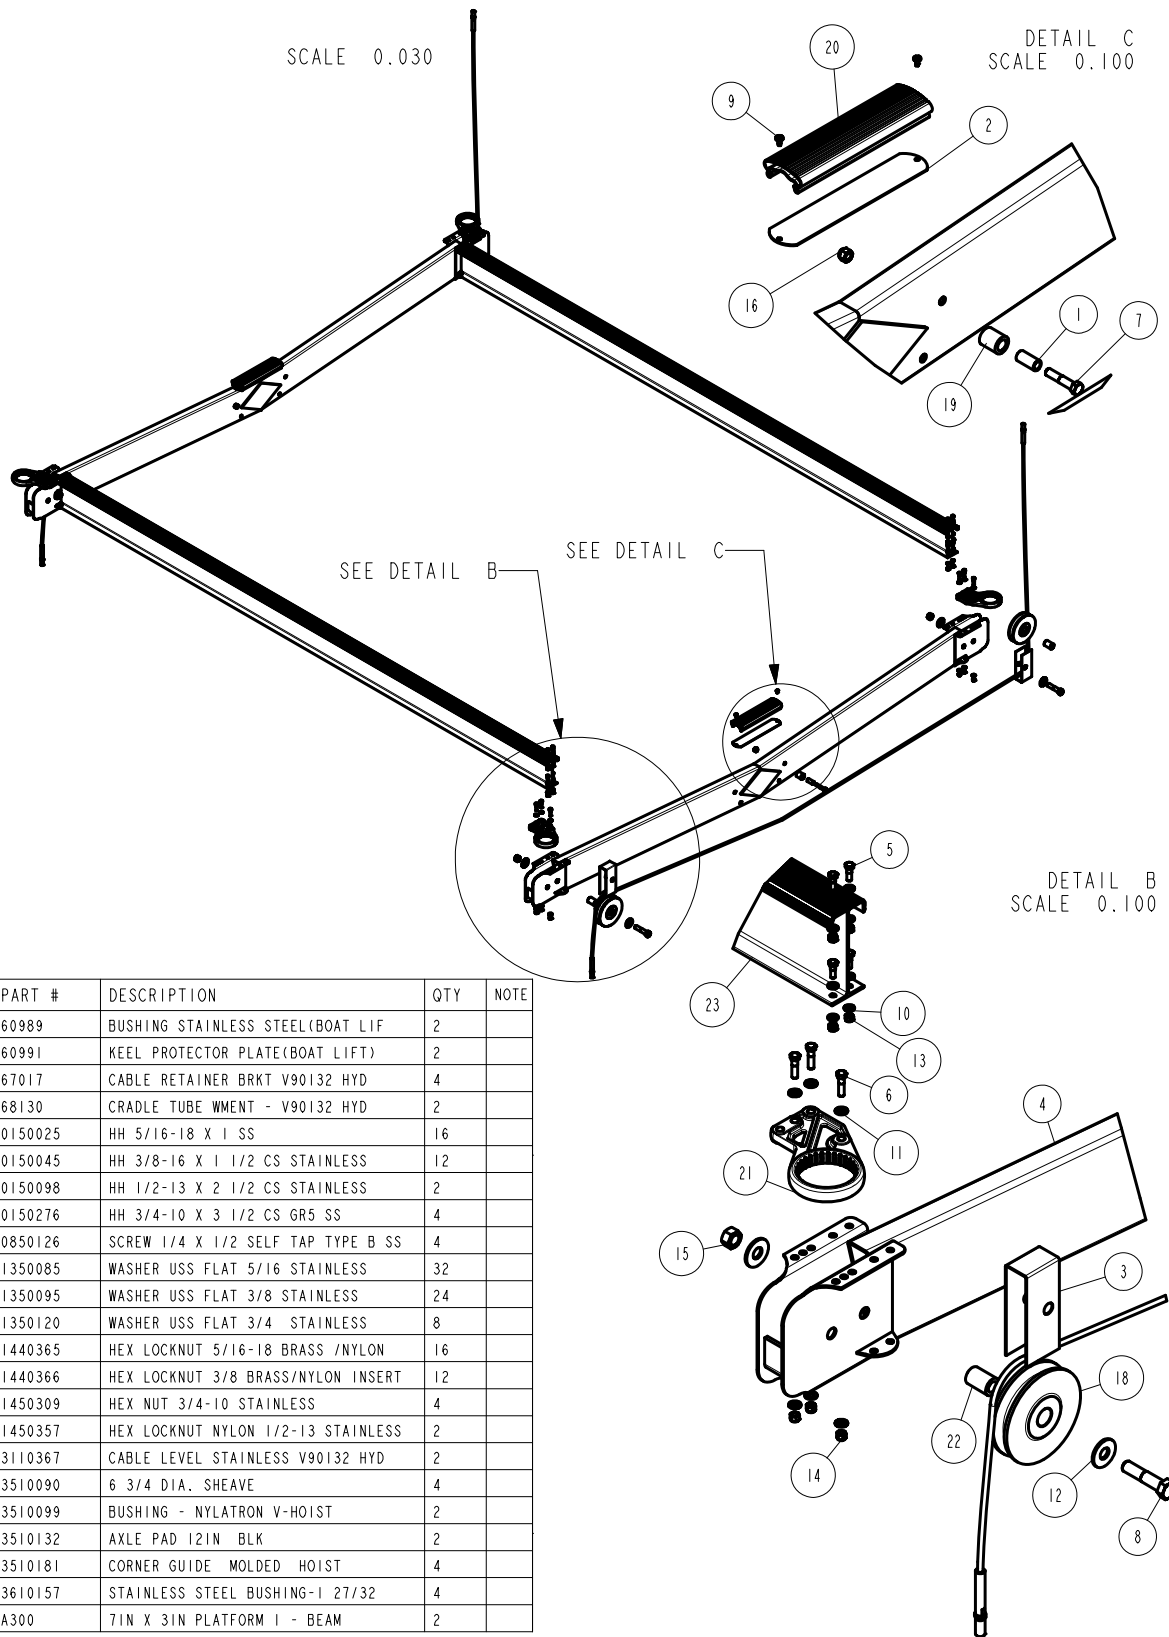

SCALE 0.200

SCALE 0.125

ITEM	PART #	DESCRIPTION	QTY	NOTE
1	67220	LEG LIFT ROD(BOAT LIFT)	1	
2	1540300	HITCH PIN CLIP #7	1	
3	3510014	GRIP BLACK 1/2 ID X 4 1/2 LONG	1	

SCALE 0.075

SCALE 0.075

ITEM	PART #	DESCRIPTION	QTY	NOTE
1	67214	LEG TUBE FOR DEEP WATER V90132	1	
2	0350097	RUB 3/8-16 X 3 7/8 X 4 5/8 SS	3	
3	1350095	WASHER USS FLAT 3/8 STAINLESS	6	
4	1440366	HEX LOCKNUT 3/8 BRASS/NYLON INSERT	6	
5	1540306	PIN STAINLESS STEEL W/RETAINER	1	
-	4811312	DECAL CLAMP ARROW ALUM HOIST	1	
6	A302	LOWER CORNER BLOCK 6IN FRAME	1	
7	A309	GUIDE POST 3 1/2 X 120	1	

ITEM	PART #	DESCRIPTION	QTY	NOTE
1	67214	LEG TUBE FOR DEEP WATER V90132	1	
2	0350097	RUB 3/8-16 X 3 7/8 X 4 5/8 SS	3	
3	1350095	WASHER USS FLAT 3/8 STAINLESS	6	
4	1440366	HEX LOCKNUT 3/8 BRASS/NYLON INSERT	6	
5	1540306	PIN STAINLESS STEEL W/RETAINER	1	
-	4811312	DECAL CLAMP ARROW ALUM HOIST	1	
6	A302	LOWER CORNER BLOCK 6IN FRAME	1	
7	A309	GUIDE POST 3 1/2 X 120	1	

SCALE 0.030

ITEM	PART #	DESCRIPTION	QTY	NOTE
1	0150070	HH 3/8-16 X 7 CS GR5-STAINLESS	12	
2	0150071	HH 3/8-16 X 7 1/2 CS GR5-STAINLESS	4	
3	1350095	WASHER USS FLAT 3/8 STAINLESS	32	
4	1440366	HEX LOCKNUT 3/8 BRASS/NYLON INSERT	16	
5	A308	LOWER SIDEFAME TUBE 2 X 6 X 155	2	
6	A310	SPACER TUBE 131IN V80132H	2	