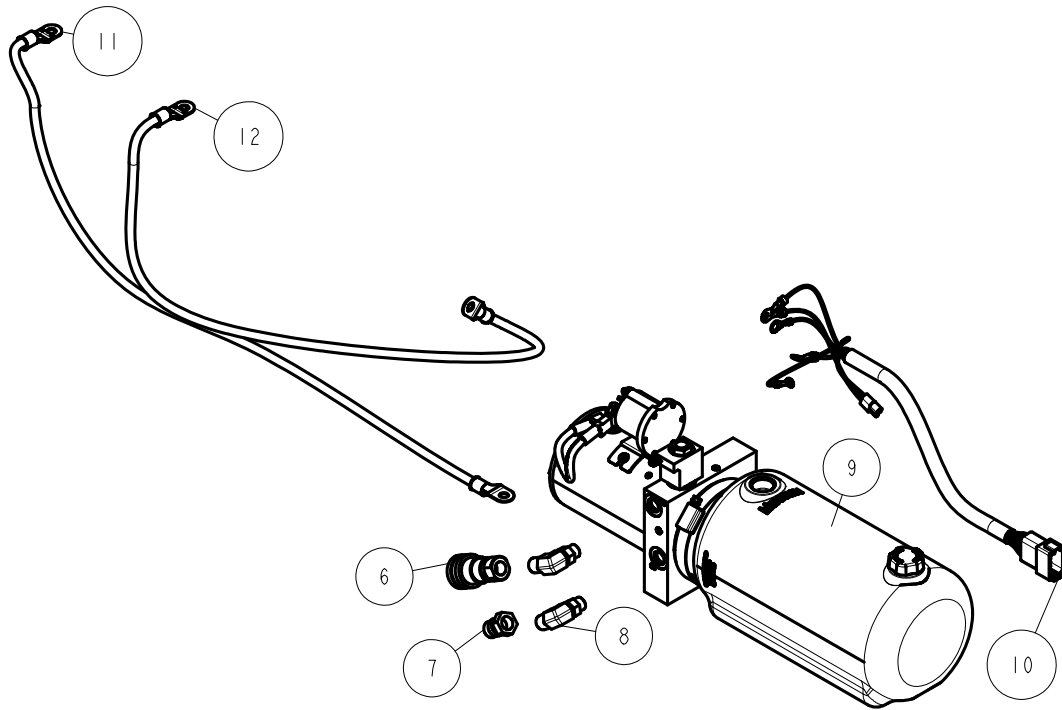

DETAIL D
SCALE 0.250

SCALE 0.055

3110434 - CABLE LONG WINCH TUBE 80132H

ITEM	PART #	DESCRIPTION	QTY	NOTE
1	0000911	LABEL W/PERMANENT ADHESIVE	1	
2	70087	HYD LIFT TUBE 80132H	1	
3	70101	WINCH TUBE MOUNT BRACKET 80132	8	
4	0150062	HH 3/8-16 X 4 1/2 CS STAINLESS	1	
5	0150125	HH 1/2-13 X 5 1/2 CS STAINLESS	4	
6	0850936	SCREW #12-24 X1 1/4HWH SELFDRILL SS	1	
7	1350100	WASHER USS FLAT 1/2 STAINLESS	8	
8	1440367	HEX LOCKNUT 1/2-13 BRASS/NYLON	4	
9	1450099	HEX LOCKNUT 3/8 SS W/NYLON INSER	1	
10	1540407	ROLL PIN - 1/8 X 1/2"	2	
11	1540455	PIN - PULLEY W/SNAP RING	2	
12	1750026	SNAP RING 1 1/4 EXTERNAL SS	4	
13	3210110	HYDRAULIC COUPLER 3/8 FEMALE	1	
14	3210111	HYDRAULIC COUPLER 3/8 MALE	1	
15	3210122	ADAPTER 6 JIC -6 ORING MALE - SHORT	2	
16	3210145	CYLINDER HYD 3 X 63IN	1	
17	3210148	HOSE ASSEMBLY - SIZE 06 HYD	2	
18	3510232	SHEEVE PULLEY 6 1/2IN NYLON	3	
19	4811446	DECAL CAUTION WARNING	1	
20	4811457	DECAL SHORESTATION ALUM HYDRAULIC	2	
21	4811481	DECAL BIODEGRADABLE OIL	1	
22	4811509	DECAL CAUTION CAPACITY 8000 LBS	1	
23	4850356	DECAL CAUTION MAX LOAD	1	

ITEM	PART #	DESCRIPTION	QTY	NOTE
1	68499	BRACKET - BOTTOM BRACE	8	
2	0340099	RUB 3/8-16 X 2 7/16 X 5 SS	8	
3	1350095	WASHER USS FLAT 3/8 STAINLESS	16	
4	1440366	HEX LOCKNUT 3/8 BRASS/NYLON INSERT	16	
5	A312	BRACE TUBE 80132/100132	4	

SCALE 0.150

ITEM	PART #	DESCRIPTION	QTY	NOTE
1	68863	MOTOR MOUNT BRKT	1	
2	0150038	HH 3/8-16 X 3/4 CS STAINLESS	2	
3	0150316	HH 1/4-20 X 1/2 CS FULL THREADED STAINLESS	4	
4	1350030	LOCKWASHER 3/8 S/T MED STAINLESS	2	
5	1350070	WASHER USS FLAT 1/4 STAINLESS	4	
6	3210110	HYDRAULIC COUPLER 3/8 FEMALE	1	
7	3210111	HYDRAULIC COUPLER 3/8 MALE	1	
8	3210113	ELBOW 90 STR ORING/PIPE 3/8ID	2	
9	3210141	HYDRAULIC POWER UNIT - 12VDC	1	
10	5110627	HARNESS WIRE CONTROLLER/PUMP2010	1	
11	5310287	BATTERY CABLE 2GA. BLACK 34 IN	1	
12	5310288	BATTERY CABLE 2GA. RED 34 IN	1	