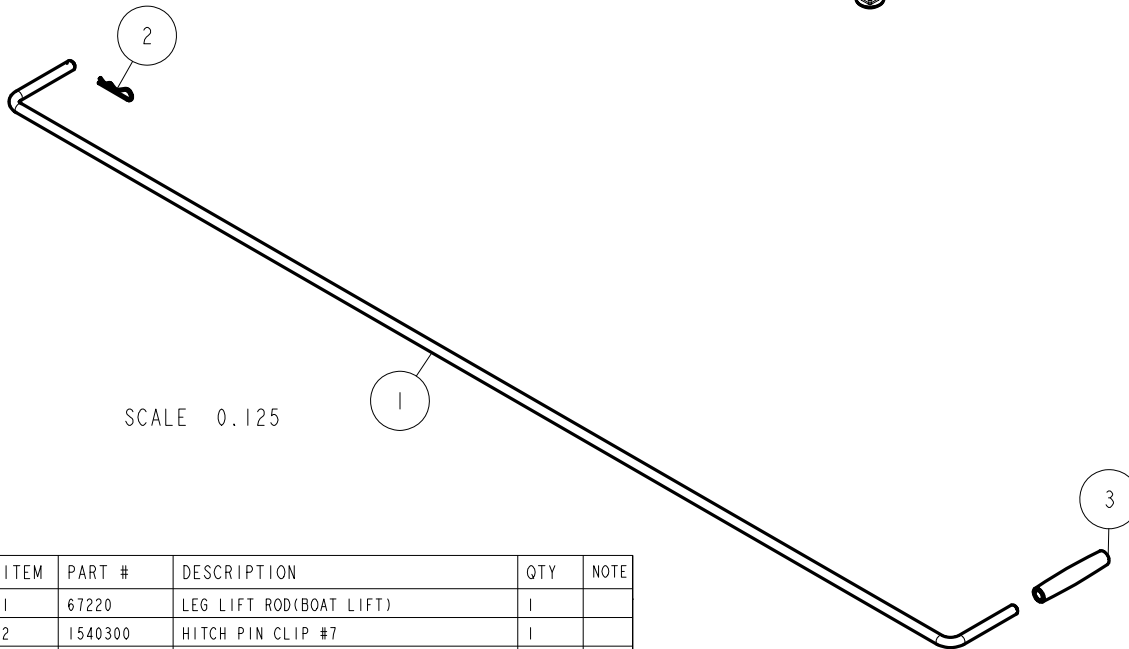

Note; All HA Kits contain assembly, adjustment and parts information on the literature included in the kit.

ITEM	PART #	DESCRIPTION	QTY	NOTE
1	0250130	CARR 3/8-16 X 1 GR5	2	
2	1440366	HEX LOCKNUT 3/8 BRASS/NYLON INSERT	2	
3	A104	ALUM BASE PAD CHANNEL CLAMP	1	
4	A313	ALUM BASE PAD LARGE 1/4IN	1	

SCALE 0.200

SCALE 0.125

ITEM	PART #	DESCRIPTION	QTY	NOTE
1	67220	LEG LIFT ROD(BOAT LIFT)	1	
2	1540300	HITCH PIN CLIP #7	1	
3	3510014	GRIP BLACK 1/2 ID X 4 1/2 LONG	1	

SCALE 0.075

SCALE 0.075

ITEM	PART #	DESCRIPTION	QTY	NOTE
1	67214	LEG TUBE FOR DEEP WATER V90132	1	
2	0350097	RUB 3/8-16 X 3 7/8 X 4 5/8 SS	3	
3	1350095	WASHER USS FLAT 3/8 STAINLESS	6	
4	1440366	HEX LOCKNUT 3/8 BRASS/NYLON INSERT	6	
5	1540306	PIN STAINLESS STEEL W/RETAINER	1	
-	4811312	DECAL CLAMP ARROW ALUM HOIST	1	
6	A302	LOWER CORNER BLOCK 6IN FRAME	1	
7	A309	GUIDE POST 3 1/2 X 120	1	

ITEM	PART #	DESCRIPTION	QTY	NOTE
1	67214	LEG TUBE FOR DEEP WATER V90132	1	
2	0350097	RUB 3/8-16 X 3 7/8 X 4 5/8 SS	3	
3	1350095	WASHER USS FLAT 3/8 STAINLESS	6	
4	1440366	HEX LOCKNUT 3/8 BRASS/NYLON INSERT	6	
5	1540306	PIN STAINLESS STEEL W/RETAINER	1	
-	4811312	DECAL CLAMP ARROW ALUM HOIST	1	
6	A302	LOWER CORNER BLOCK 6IN FRAME	1	
7	A309	GUIDE POST 3 1/2 X 120	1	

SCALE 0.030

ITEM	PART #	DESCRIPTION	QTY	NOTE
1	0150070	HH 3/8-16 X 7 CS GR5-STAINLESS	12	
2	0150071	HH 3/8-16 X 7 1/2 CS GR5-STAINLESS	4	
3	1350095	WASHER USS FLAT 3/8 STAINLESS	32	
4	1440366	HEX LOCKNUT 3/8 BRASS/NYLON INSERT	16	
5	A308	LOWER SIDEFAME TUBE 2 X 6 X 155	2	
6	A310	SPACER TUBE 131IN V80132H	2	