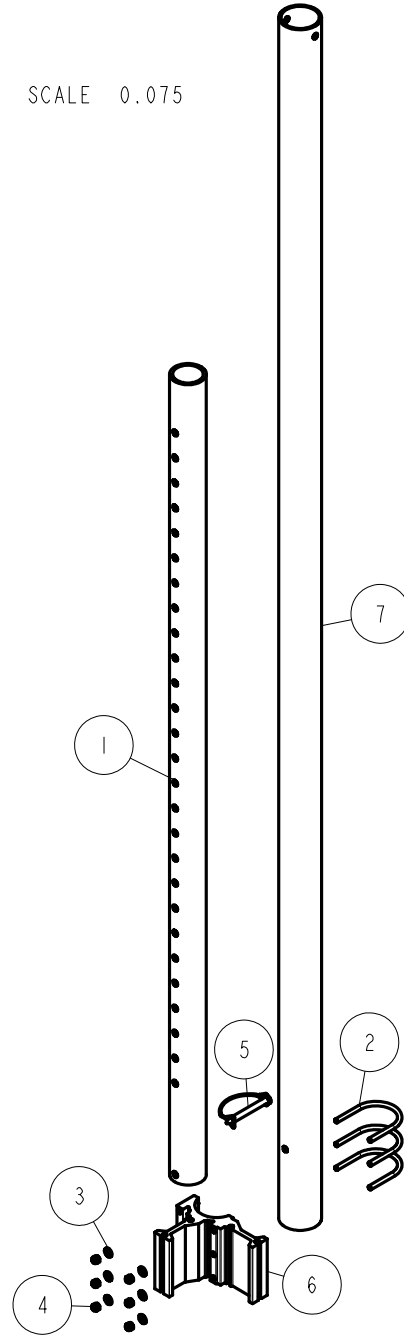

Note; All HA Kits contain assembly, adjustment and parts information on the literature included in the kit.

ITEM	PART #	DESCRIPTION	QTY	NOTE
1	0250130	CARR 3/8-16 X 1 GR5	2	
2	1440366	HEX LOCKNUT 3/8 BRASS/NYLON INSERT	2	
3	A104	ALUM BASE PAD CHANNEL CLAMP	1	
4	A313	ALUM BASE PAD LARGE 1/4IN	1	

SCALE 0.200

SCALE 0.125

ITEM	PART #	DESCRIPTION	QTY	NOTE
1	67220	LEG LIFT ROD(BOAT LIFT)	1	
2	1540300	HITCH PIN CLIP #7	1	
3	3510014	GRIP BLACK 1/2 ID X 4 1/2 LONG	1	

SCALE 0.075

SCALE 0.075

ITEM	PART #	DESCRIPTION	QTY	NOTE
1	67214	LEG TUBE FOR DEEP WATER V90132	1	
2	0350097	RUB 3/8-16 X 3 7/8 X 4 5/8 SS	3	
3	1350095	WASHER USS FLAT 3/8 STAINLESS	6	
4	1440366	HEX LOCKNUT 3/8 BRASS/NYLON INSERT	6	
5	1540306	PIN STAINLESS STEEL W/RETAINER	1	
-	4811312	DECAL CLAMP ARROW ALUM HOIST	1	
6	A302	LOWER CORNER BLOCK 6IN FRAME	1	
7	A309	GUIDE POST 3 1/2 X 120	1	

ITEM	PART #	DESCRIPTION	QTY	NOTE
1	67214	LEG TUBE FOR DEEP WATER V90132	1	
2	0350097	RUB 3/8-16 X 3 7/8 X 4 5/8 SS	3	
3	1350095	WASHER USS FLAT 3/8 STAINLESS	6	
4	1440366	HEX LOCKNUT 3/8 BRASS/NYLON INSERT	6	
5	1540306	PIN STAINLESS STEEL W/RETAINER	1	
-	4811312	DECAL CLAMP ARROW ALUM HOIST	1	
6	A302	LOWER CORNER BLOCK 6IN FRAME	1	
7	A309	GUIDE POST 3 1/2 X 120	1	

SCALE 0.030

ITEM	PART #	DESCRIPTION	QTY	NOTE
1	0150070	HH 3/8-16 X 7 CS GR5-STAINLESS	12	
2	0150071	HH 3/8-16 X 7 1/2 CS GR5-STAINLESS	4	
3	1350095	WASHER USS FLAT 3/8 STAINLESS	32	
4	1440366	HEX LOCKNUT 3/8 BRASS/NYLON INSERT	16	
5	A308	LOWER SIDEFAME TUBE 2 X 6 X 155	2	
6	A310	SPACER TUBE 131IN V80132H	2	