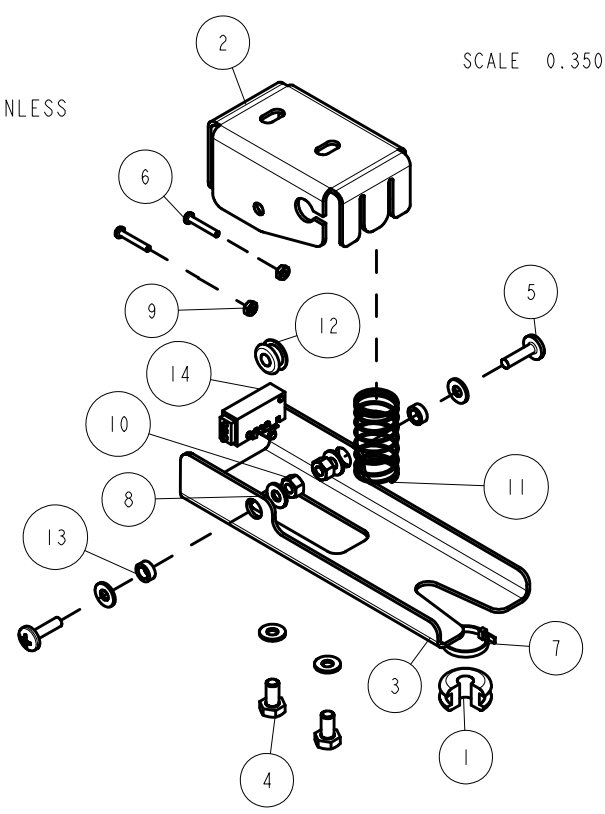

ITEM	PART #	DESCRIPTION	QTY	NOTE
1	69493	GROMMET LIMIT STOP HOIST	1	
2	70197	MICROSWITCH BASE	1	
3	70198	MICROSWITCH LEVER	1	
4	0150316	HH 1/4-20 X 1/2 CS FULL THREADED STAINLESS	2	
5	0850975	SCREW #10-32 X 3/4 PHIL PAN M/S STAINLESS	2	
6	0850978	SCREW 5-40 X 3/4 MS STAINLESS	2	
7	1110044	WIRE TIE 5 1/2IN X .14IN BLACK	1	
8	1350170	WASHER SAE FLAT #10 TYPE-A STAINLESS	6	
9	1450036	NUT KEP #5-40 STAINLESS	2	
10	1450550	NUT KEP #10-32 STAINLESS	2	
11	2121230	SPRING COMPRESSION	1	
12	3510022	GROMMET 7/16IN MOLDED	1	
13	3820068	BUSHING - DOCK ACCESSORY LOCK	2	
14	5310291	SWITCH MICRO	1