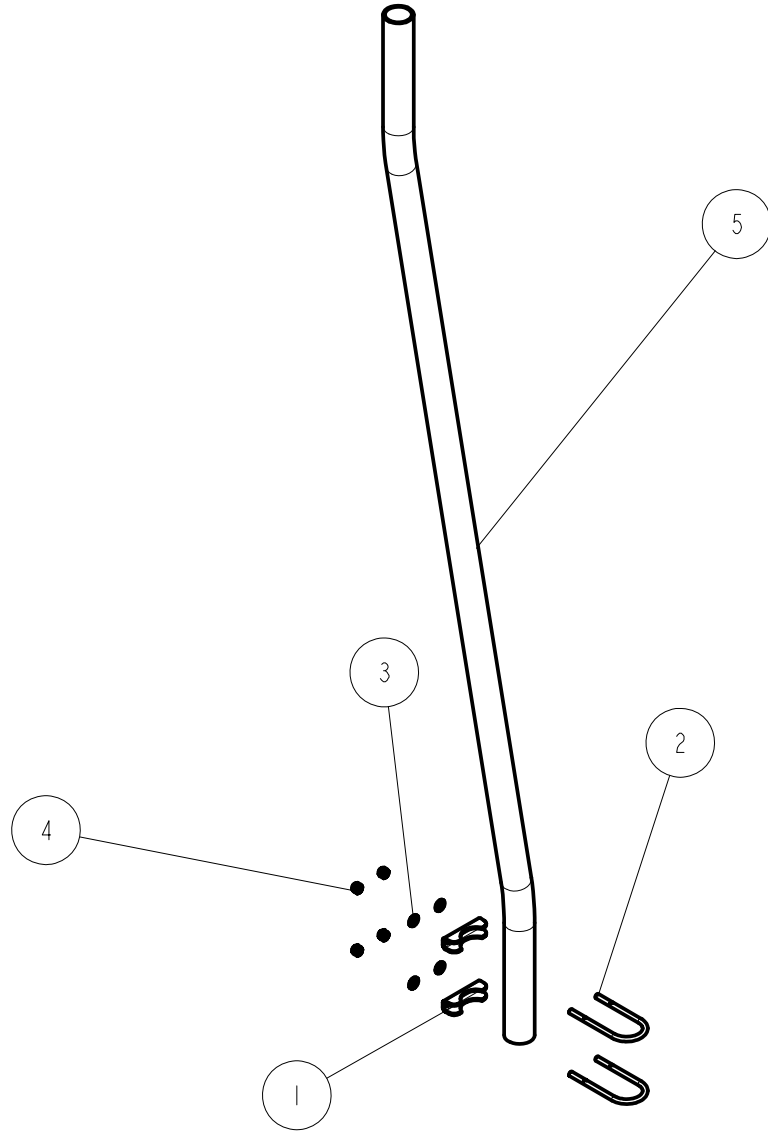

SCALE 0.055

ITEM	PART #	DESCRIPTION	QTY	NOTE
1	70113	GUIDE POST BRACE TUBE BUNDLE 80/100	1	
2	0150048	*HH 3/8-16 X 2 CS STAINLESS	4	
3	0150125	HH 1/2-13 X 5 1/2 CS STAINLESS	8	
4	1350095	WASHER USS FLAT 3/8 STAINLESS	8	
5	1350100	WASHER USS FLAT 1/2 STAINLESS	16	
6	1440366	HEX LOCKNUT 3/8 BRASS/NYLON INSERT	4	
7	1440367	HEX LOCKNUT 1/2-13 BRASS/NYLON	8	
8	A305	TOP RAIL TUBE BRACKET	4	

DETAIL D
SCALE 0.250

SCALE 0.055

3110434 - CABLE LONG WINCH TUBE 80132H

ITEM	PART #	DESCRIPTION	QTY	NOTE
1	0000911	LABEL W/PERMANENT ADHESIVE	1	
2	70087	HYD LIFT TUBE 80132H	1	
3	70101	WINCH TUBE MOUNT BRACKET 80132	8	
4	0150062	HH 3/8-16 X 4 1/2 CS STAINLESS	1	
5	0150125	HH 1/2-13 X 5 1/2 CS STAINLESS	4	
6	0850936	SCREW #12-24 X1 1/4HWH SELFDRILL SS	1	
7	1350100	WASHER USS FLAT 1/2 STAINLESS	8	
8	1440367	HEX LOCKNUT 1/2-13 BRASS/NYLON	4	
9	1450099	HEX LOCKNUT 3/8 SS W/NYLON INSER	1	
10	1540407	ROLL PIN - 1/8 X 1/2"	2	
11	1540455	PIN - PULLEY W/SNAP RING	2	
12	1750026	SNAP RING 1 1/4 EXTERNAL SS	4	
13	3210110	HYDRAULIC COUPLER 3/8 FEMALE	1	
14	3210111	HYDRAULIC COUPLER 3/8 MALE	1	
15	3210122	ADAPTER 6 JIC -6 ORING MALE - SHORT	2	
16	3210145	CYLINDER HYD 3 X 63IN	1	
17	3210148	HOSE ASSEMBLY - SIZE 06 HYD	2	
18	3510232	SHEEVE PULLEY 6 1/2IN NYLON	3	
19	4811446	DECAL CAUTION WARNING	1	
20	4811457	DECAL SHORESTATION ALUM HYDRAULIC	2	
21	4811481	DECAL BIODEGRADABLE OIL	1	
22	4811509	DECAL CAUTION CAPACITY 8000 LBS	1	
23	4850356	DECAL CAUTION MAX LOAD	1	