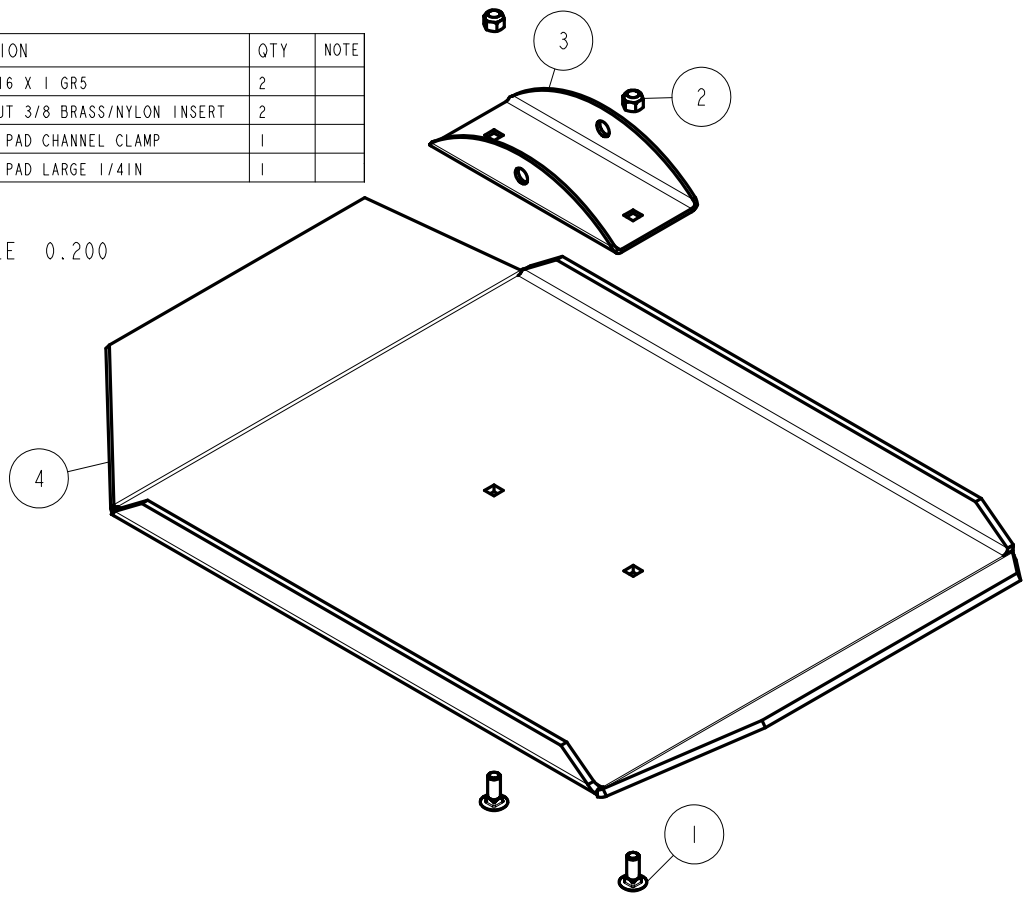

SSV80132HSDW 8000LB 132 WIDE 12VOLT DC HYDRAULIC LIFT

SSV80132HSDW Bundles

62513	Basepad Bundle
62519	Leg Brace Bundle
67213	Lower Frame Bundle 80/90/100132
70092	Hyd Lift Tube Assy 80132H
70099	Cover DC & Hardware
70105	Leg Bundle 80132H
70113	Guide Post Brace Tube Bundle 80132
70120	HDWE Box SSV80132HSDW
70380	Cradle Tube Assy 80/100132 Hyd SS
70700	Pump Assy 12V HDWE Box 2010
HA0083	Battery Tender 12 Volt & HDWE
HA0094	Bunk Poly V80/100132H Hoist SS
HA0095	Motor Stop Bundle 8"V-Frame SS
HA0109	Battery Box & Brkt Hyd Winch Tube

Note; All HA Kits contain assembly, adjustment and parts information on the literature included in the kit.

ITEM	PART #	DESCRIPTION	QTY	NOTE
1	0250130	CARR 3/8-16 X 1 GR5	2	
2	1440366	HEX LOCKNUT 3/8 BRASS/NYLON INSERT	2	
3	A104	ALUM BASE PAD CHANNEL CLAMP	1	
4	A313	ALUM BASE PAD LARGE 1/4IN	1	

SCALE 0.200

SCALE 0.125

ITEM	PART #	DESCRIPTION	QTY	NOTE
1	67220	LEG LIFT ROD(BOAT LIFT)	1	
2	1540300	HITCH PIN CLIP #7	1	
3	3510014	GRIP BLACK 1/2 ID X 4 1/2 LONG	1	

SCALE 0.075

SCALE 0.075

ITEM	PART #	DESCRIPTION	QTY	NOTE
1	67214	LEG TUBE FOR DEEP WATER V90132	1	
2	0350097	RUB 3/8-16 X 3 7/8 X 4 5/8 SS	3	
3	1350095	WASHER USS FLAT 3/8 STAINLESS	6	
4	1440366	HEX LOCKNUT 3/8 BRASS/NYLON INSERT	6	
5	1540306	PIN STAINLESS STEEL W/RETAINER	1	
-	4811312	DECAL CLAMP ARROW ALUM HOIST	1	
6	A302	LOWER CORNER BLOCK 6IN FRAME	1	
7	A309	GUIDE POST 3 1/2 X 120	1	

ITEM	PART #	DESCRIPTION	QTY	NOTE
1	67214	LEG TUBE FOR DEEP WATER V90132	1	
2	0350097	RUB 3/8-16 X 3 7/8 X 4 5/8 SS	3	
3	1350095	WASHER USS FLAT 3/8 STAINLESS	6	
4	1440366	HEX LOCKNUT 3/8 BRASS/NYLON INSERT	6	
5	1540306	PIN STAINLESS STEEL W/RETAINER	1	
-	4811312	DECAL CLAMP ARROW ALUM HOIST	1	
6	A302	LOWER CORNER BLOCK 6IN FRAME	1	
7	A309	GUIDE POST 3 1/2 X 120	1	