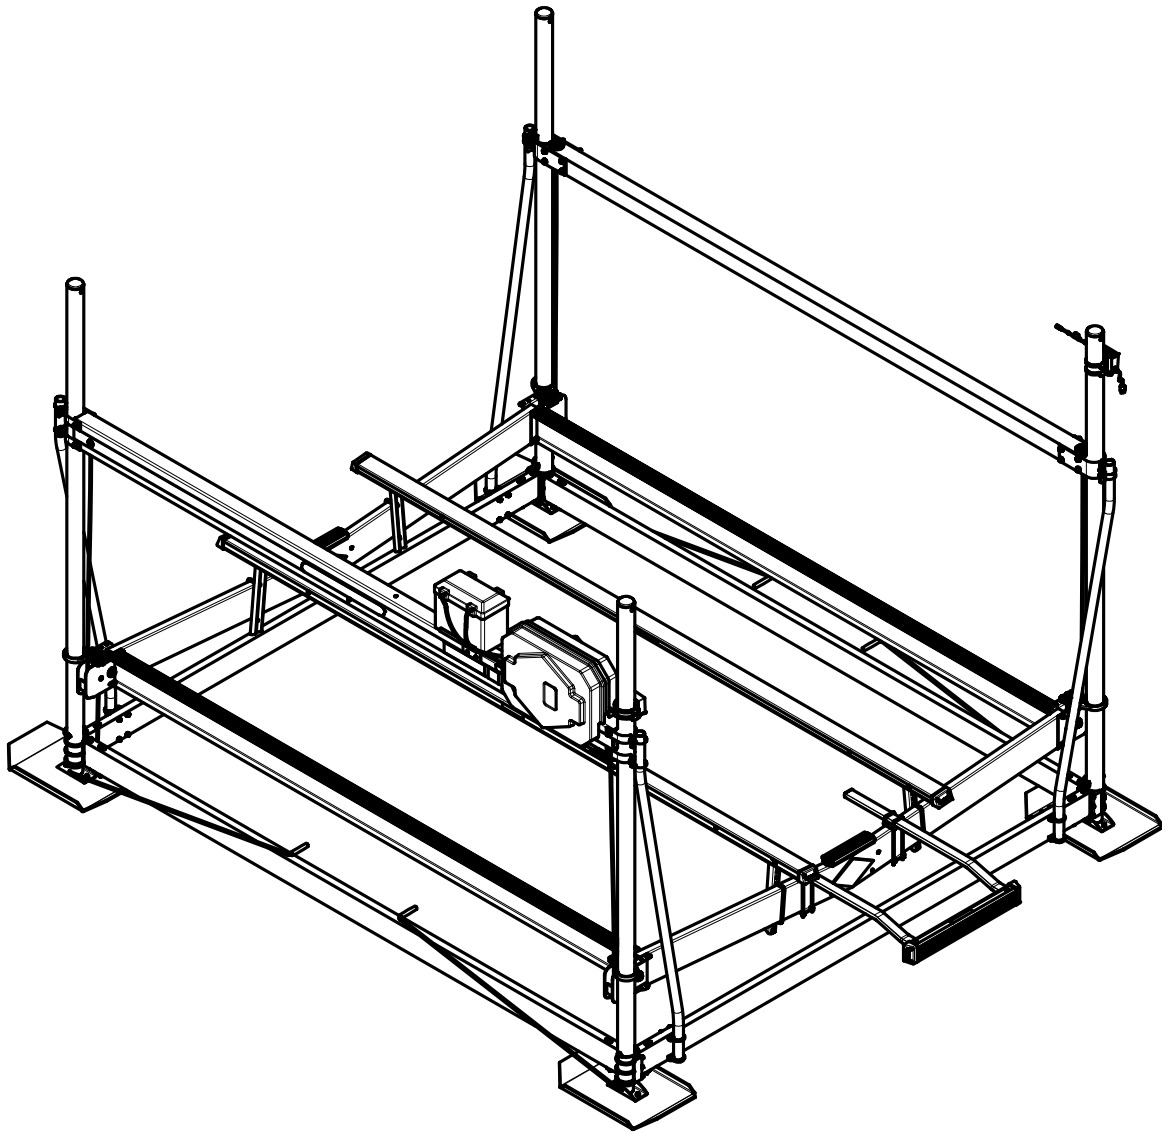

SSV80132HSDW 8000LB 132 WIDE 12VOLT DC HYDRAULIC LIFT

SSV80132HSDW Bundles

62513	Basepad Bundle
62519	Leg Brace Bundle
67213	Lower Frame Bundle 80/90/100132
70092	Hyd Lift Tube Assy 80132H
70099	Cover DC & Hardware
70105	Leg Bundle 80132H
70113	Guide Post Brace Tube Bundle 80132
70120	HDWE Box SSV80132HSDW
70380	Cradle Tube Assy 80/100132 Hyd SS
70700	Pump Assy 12V HDWE Box 2010
HA0083	Battery Tender 12 Volt & HDWE
HA0094	Bunk Poly V80/100132H Hoist SS
HA0095	Motor Stop Bundle 8"V-Frame SS
HA0109	Battery Box & Brkt Hyd Winch Tube

Note; All HA Kits contain assembly, adjustment and parts information on the literature included in the kit.

ITEM	PART #	DESCRIPTION	QTY	NOTE
1	0250130	CARR 3/8-16 X 1 GR5	2	
2	1440366	HEX LOCKNUT 3/8 BRASS/NYLON INSERT	2	
3	A104	ALUM BASE PAD CHANNEL CLAMP	1	
4	A313	ALUM BASE PAD LARGE 1/4IN	1	

SCALE 0.200

SCALE 0.125

ITEM	PART #	DESCRIPTION	QTY	NOTE
1	67220	LEG LIFT ROD(BOAT LIFT)	1	
2	1540300	HITCH PIN CLIP #7	1	
3	3510014	GRIP BLACK 1/2 ID X 4 1/2 LONG	1	

SCALE 0.075

SCALE 0.075

ITEM	PART #	DESCRIPTION	QTY	NOTE
1	67214	LEG TUBE FOR DEEP WATER V90132	1	
2	0350097	RUB 3/8-16 X 3 7/8 X 4 5/8 SS	3	
3	1350095	WASHER USS FLAT 3/8 STAINLESS	6	
4	1440366	HEX LOCKNUT 3/8 BRASS/NYLON INSERT	6	
5	1540306	PIN STAINLESS STEEL W/RETAINER	1	
-	4811312	DECAL CLAMP ARROW ALUM HOIST	1	
6	A302	LOWER CORNER BLOCK 6IN FRAME	1	
7	A309	GUIDE POST 3 1/2 X 120	1	

ITEM	PART #	DESCRIPTION	QTY	NOTE
1	67214	LEG TUBE FOR DEEP WATER V90132	1	
2	0350097	RUB 3/8-16 X 3 7/8 X 4 5/8 SS	3	
3	1350095	WASHER USS FLAT 3/8 STAINLESS	6	
4	1440366	HEX LOCKNUT 3/8 BRASS/NYLON INSERT	6	
5	1540306	PIN STAINLESS STEEL W/RETAINER	1	
-	4811312	DECAL CLAMP ARROW ALUM HOIST	1	
6	A302	LOWER CORNER BLOCK 6IN FRAME	1	
7	A309	GUIDE POST 3 1/2 X 120	1	