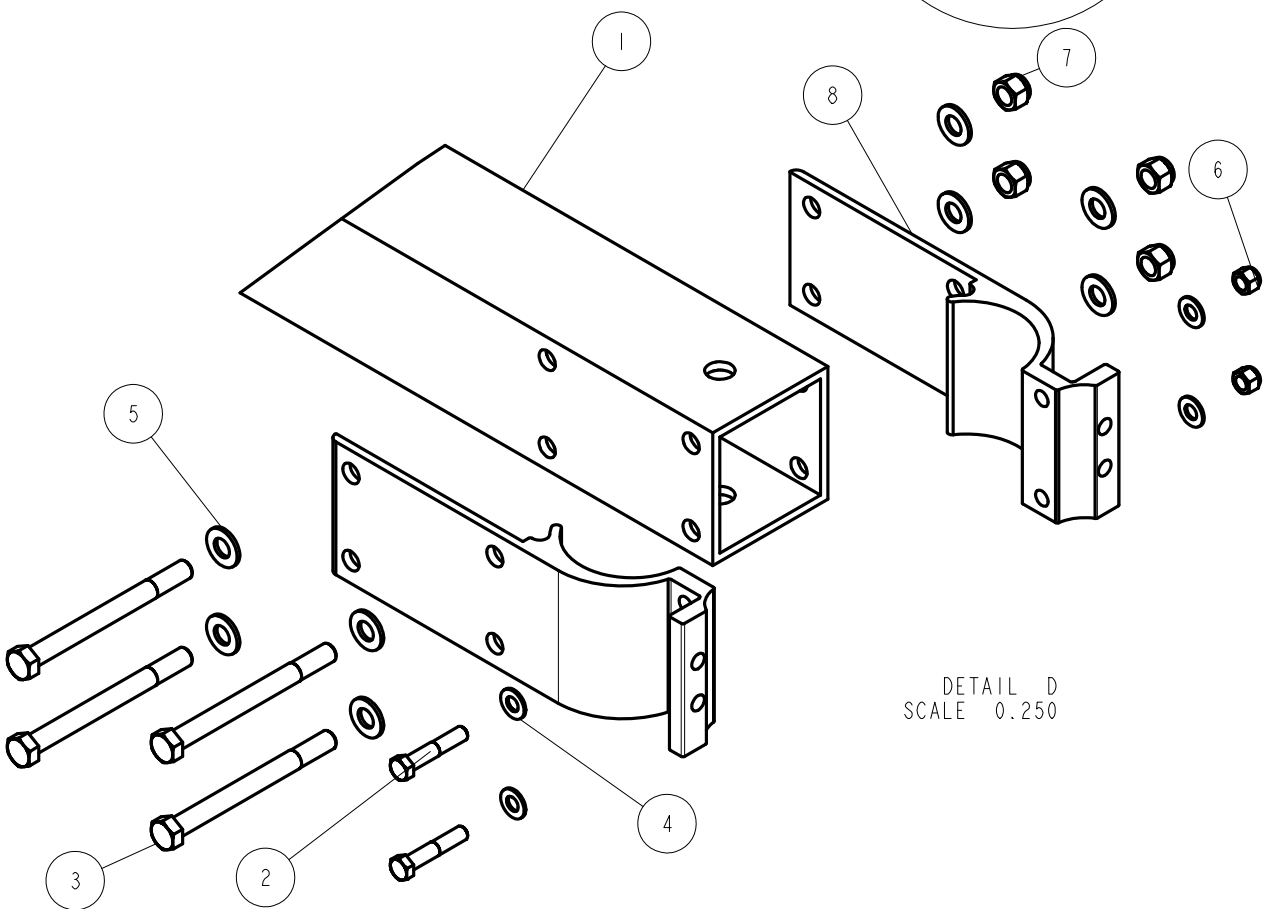

DETAIL D
SCALE 0.250