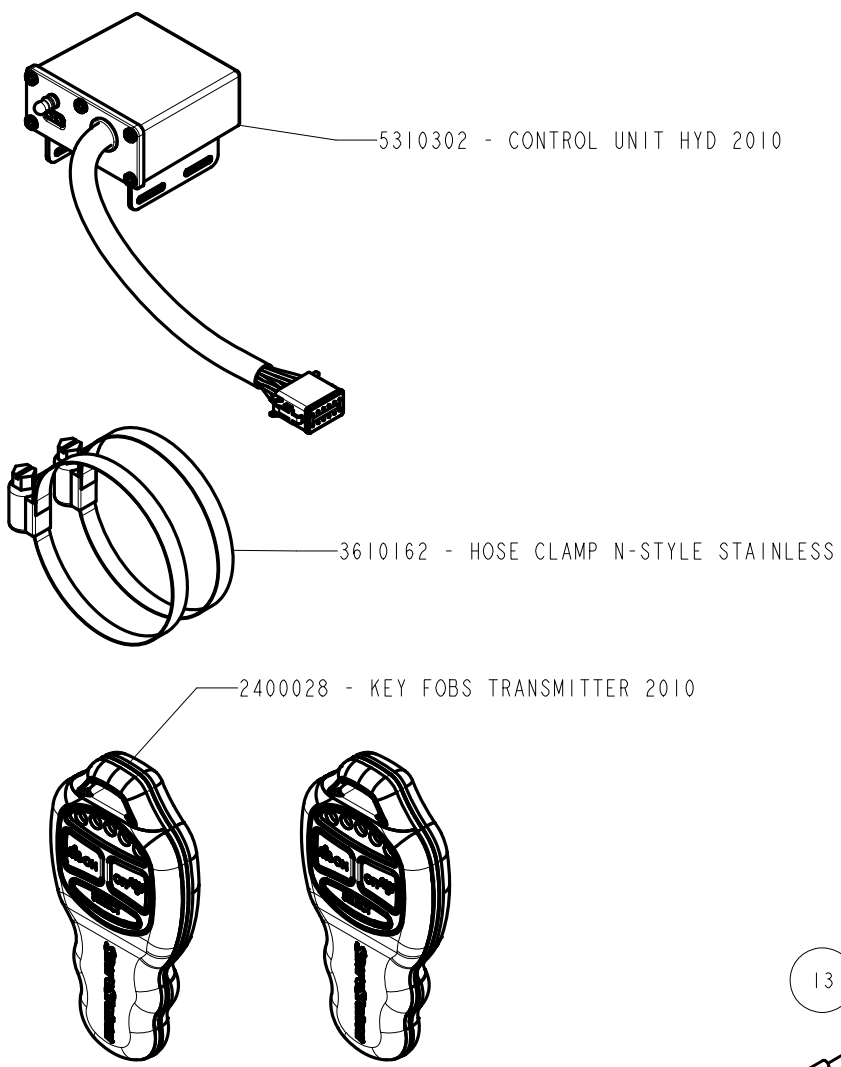

ITEM	PART #	DESCRIPTION	QTY	NOTE
1	69493	GROMMET LIMIT STOP HOIST	1	
2	70197	MICROSWITCH BASE	1	
3	70198	MICROSWITCH LEVER	1	
4	0150316	HH 1/4-20 X 1/2 CS FULL THREADED STAINLESS	2	
5	0850975	SCREW #10-32 X 3/4 PHIL PAN M/S STAINLESS	2	
6	0850978	SCREW 5-40 X 3/4 MS STAINLESS	2	
7	1110044	WIRE TIE 5 1/2IN X .14IN BLACK	1	
8	1350170	WASHER SAE FLAT #10 TYPE-A STAINLESS	6	
9	1450036	NUT KEP #5-40 STAINLESS	2	
10	1450550	NUT KEP #10-32 STAINLESS	2	
11	2121230	SPRING COMPRESSION	1	
12	3510022	GROMMET 7/16IN MOLDED	1	
13	3820068	BUSHING - DOCK ACCESSORY LOCK	2	
14	5310291	SWITCH MICRO	1