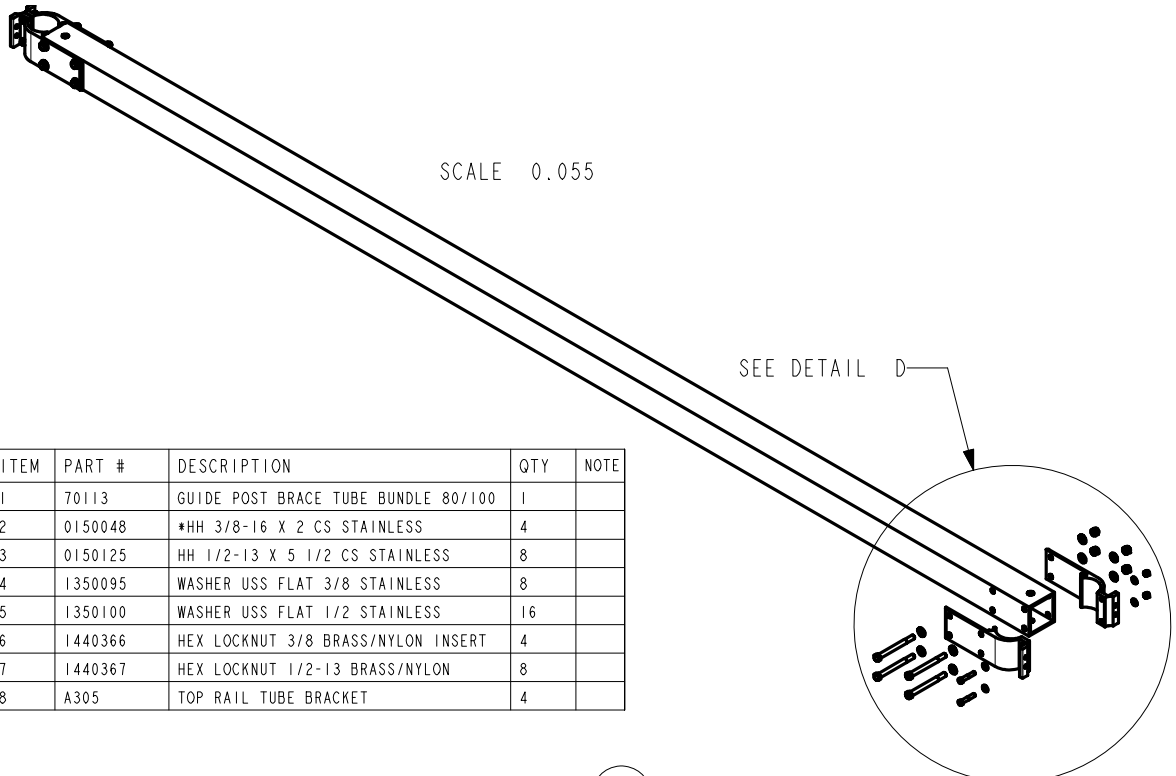

SCALE 0.055

ITEM	PART #	DESCRIPTION	QTY	NOTE
1	70113	GUIDE POST BRACE TUBE BUNDLE 80/100	1	
2	0150048	*HH 3/8-16 X 2 CS STAINLESS	4	
3	0150125	HH 1/2-13 X 5 1/2 CS STAINLESS	8	
4	1350095	WASHER USS FLAT 3/8 STAINLESS	8	
5	1350100	WASHER USS FLAT 1/2 STAINLESS	16	
6	1440366	HEX LOCKNUT 3/8 BRASS/NYLON INSERT	4	
7	1440367	HEX LOCKNUT 1/2-13 BRASS/NYLON	8	
8	A305	TOP RAIL TUBE BRACKET	4